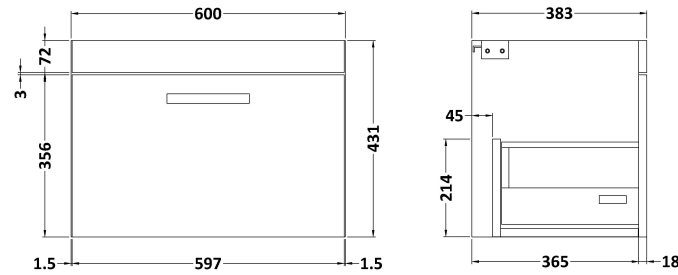

Sales Code: ATH040A

Description: 600 Wh Single Drawer Vanity & Basin 1

Packaging Details

Barcode: 5055275899595

Sales Code: MOD683

Description: 600 Wall Hung Single Drawer Basin Unit

Product Dimensions

Height (mm):	430
Width (mm):	600
Depth (mm):	383
Nett Weight (kg):	13

Packaging Dimensions

Height (mm):	450
Width (mm):	620
Depth (mm):	405
Gross Weight (kg):	13.5

Packaging Data

Box Colour:	Brown Cardboard Box
Box Qty:	1
Label Size:	100 x 50
Label Colour:	White Label
Label Qty:	2

Sales Code: NVM013

Description: 600 Mid-Edged Basin 1 Th

Product Dimensions

Height (mm):	180
Width (mm):	610
Depth (mm):	390
Nett Weight (kg):	11

Packaging Dimensions

Height (mm):	200
Width (mm):	410
Depth (mm):	630
Gross Weight (kg):	11

Packaging Data

Box Colour:	Brown Cardboard Box - Printed
Box Qty:	1
Label Size:	100 x 50
Label Colour:	White Label
Label Qty:	2

Outer Box Dimensions (If Applicable)

Height (mm):	
Width (mm):	
Depth (mm):	
Gross Weight (kg):	
Barcode:	5055369043415