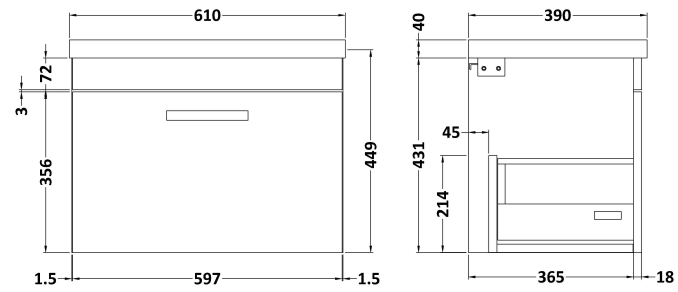

Sales Code: ATH040A

Description: 600 Wh Single Drawer Vanity & Basin 1

Packaging Details

Barcode: 5055275899595

Sales Code: MOD683

Description: 600 Wall Hung Single Drawer Basin Unit

Product Dimensions

Height (mm):	430
Width (mm):	600
Depth (mm):	383
Nett Weight (kg):	13

Packaging Dimensions

Height (mm):	450
Width (mm):	620
Depth (mm):	405
Gross Weight (kg):	13.5

Packaging Data

Box Colour:	Brown Cardboard Box
Box Qty:	1
Label Size:	100 x 50
Label Colour:	White Label
Label Qty:	2

Sales Code: NVM013

Description: 600 Mid-Edged Basin 1 Th

Product Dimensions

Height (mm):	180
Width (mm):	610
Depth (mm):	390
Nett Weight (kg):	11

Packaging Dimensions

Height (mm):	200
Width (mm):	410
Depth (mm):	630
Gross Weight (kg):	11

Packaging Data

Box Colour:	Brown Cardboard Box - Printed
Box Qty:	1
Label Size:	100 x 50
Label Colour:	White Label
Label Qty:	2

Outer Box Dimensions (If Applicable)

Height (mm):	
Width (mm):	
Depth (mm):	
Gross Weight (kg):	
Barcode:	5055369043415