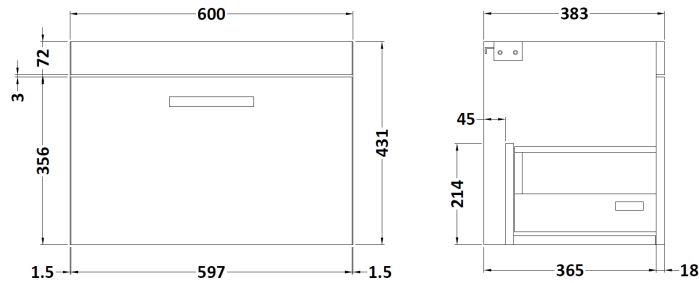

### Product Dimensions

Height (mm):	180
Width (mm):	610
Depth (mm):	390
Nett Weight (kg):	11

### Packaging Dimensions

Height (mm):	200
Width (mm):	410
Depth (mm):	630
Gross Weight (kg):	11

### Outer Box Dimensions (If Applicable)

Height (mm):	
Width (mm):	
Depth (mm):	
Gross Weight (kg):	
Barcode:	5055369043415

**Product Dimensions**

Height (mm):	430
Width (mm):	600
Depth (mm):	383
Nett Weight (kg):	13

**Packaging Dimensions**

Height (mm):	450
Width (mm):	620
Depth (mm):	405
Gross Weight (kg):	13.5

**Packaging Data**