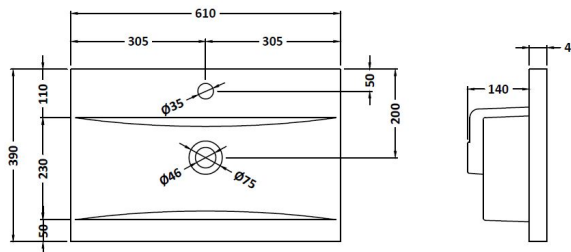

### Product Dimensions

Height (mm):	180
Width (mm):	610
Depth (mm):	390
Nett Weight (kg):	11

### Packaging Dimensions

Height (mm):	200
Width (mm):	410
Depth (mm):	630
Gross Weight (kg):	11

### Outer Box Dimensions (If Applicable)

Height (mm):	
Width (mm):	
Depth (mm):	
Gross Weight (kg):	
Barcode:	5055369043415

**Product Dimensions**

Height (mm):	430
Width (mm):	600
Depth (mm):	383
Nett Weight (kg):	13

**Packaging Dimensions**

Height (mm):	450
Width (mm):	620
Depth (mm):	405
Gross Weight (kg):	13.5

**Packaging Data**