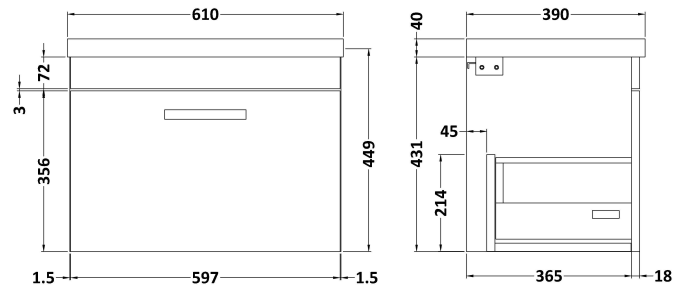

Sales Code: ATH077A

Description: 600 Wh Single Drawer Vanity & Basin 1

Packaging Details

Barcode: 5056211814955