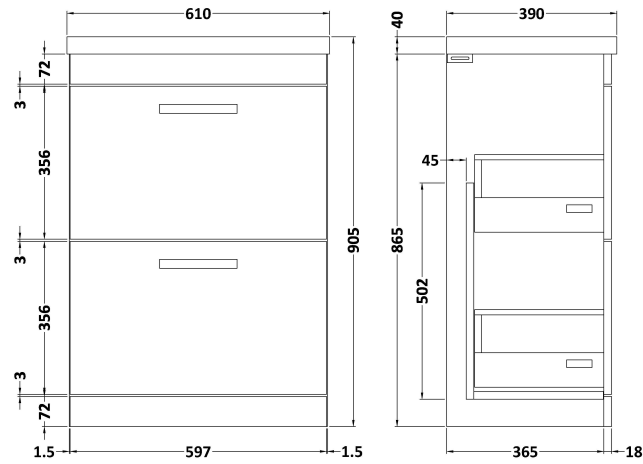

Sales Code: ATH034A

Description: 600 Fs 2-Drawer Vanity & Basin 1

Packaging Details

Barcode: 5055275899533

Sales Code: MOE133

Description: 600 Floor Standing 2-Drawer Basin Unit

Product Dimensions

Height (mm):	865
Width (mm):	600
Depth (mm):	383
Nett Weight (kg):	26

Packaging Dimensions

Height (mm):	885
Width (mm):	620
Depth (mm):	405
Gross Weight (kg):	26.5

Packaging Data

Box Colour:	Brown Cardboard Box - Printed
Box Qty:	0
Label Size:	0 x 0
Label Colour:	White Label
Label Qty:	2

Sales Code: NVM013

Description: 600 Mid-Edged Basin 1 Th

Product Dimensions

Height (mm):	180
Width (mm):	610
Depth (mm):	390
Nett Weight (kg):	11

Packaging Dimensions

Height (mm):	200
Width (mm):	410
Depth (mm):	630
Gross Weight (kg):	11

Packaging Data

Box Colour:	Brown Cardboard Box - Printed
Box Qty:	1
Label Size:	100 x 50
Label Colour:	White Label
Label Qty:	2

Outer Box Dimensions (If Applicable)

Height (mm):	
Width (mm):	
Depth (mm):	
Gross Weight (kg):	
Barcode:	5055369043415