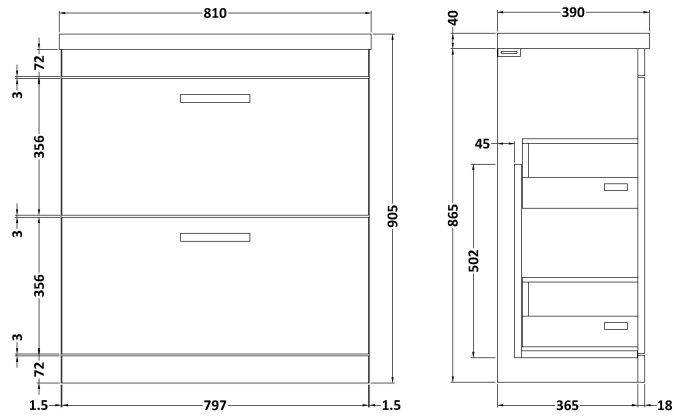

Sales Code: ATH053A

Description: 800 Fs 2-Drawer Vanity & Basin 1

Packaging Details

Barcode: 5055275899724

Sales Code: MOD505

Description: 800 Floor Standing 2-Drawer Basin Unit

Product Dimensions

Height (mm):	865
Width (mm):	800
Depth (mm):	383
Nett Weight (kg):	31.5

Packaging Dimensions

Height (mm):	885
Width (mm):	820
Depth (mm):	405
Gross Weight (kg):	32

Packaging Data

Box Colour:	Brown Cardboard Box
Box Qty:	1
Label Size:	100 x 50
Label Colour:	White Label
Label Qty:	2

Sales Code: NVM015

Description: 800 Mid Edged Basin 1 Th

Product Dimensions

Height (mm):	180
Width (mm):	810
Depth (mm):	390
Nett Weight (kg):	15

Packaging Dimensions

Height (mm):	210
Width (mm):	410
Depth (mm):	830
Gross Weight (kg):	15

Packaging Data

Box Colour:	Brown Cardboard Box
Box Qty:	1
Label Size:	100 x 50
Label Colour:	White Label
Label Qty:	2

Outer Box Dimensions (If Applicable)

Height (mm):	
Width (mm):	
Depth (mm):	
Gross Weight (kg):	
Barcode:	5055369043422