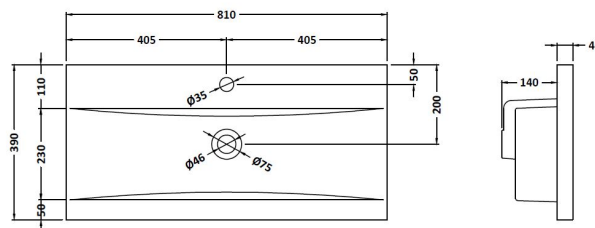

Packaging Dimensions

Height (mm):	885
Width (mm):	820
Depth (mm):	405
Gross Weight (kg):	32

Packaging Data

Box Colour:	Brown Cardboard Box
Box Qty:	1
Label Size:	100 x 50
Label Colour:	White Label
Label Qty:	2

Outer Box Dimensions (If Applicable)

Height (mm):	
Width (mm):	
Depth (mm):	
Gross Weight (kg):	
Barcode:	5055275825655

Product Details

Country of Origin:	United Kingdom
Fitting Instruction:	No
CE & UKCA:	N/A
FSC Certified Materials:	Yes
Colour:	Anthracite Woodgrain
Construction Method:	Cam & Wood Dowel
Construction Type:	Rigid
Cabinet Finish:	MFC Textured Woodgrain
Fascia Finish:	MFC Textured Woodgrain
Cabinet Thickness (mm):	18
Fascia Thickness (mm):	18
Drawer Included:	Yes
Drawer Type:	80mm High Metal S/C Inc Galler
No of Shelves:	0
Hinge Type:	Not Applicable
Hinge Included:	Not Applicable
Adjustable Legs:	No, Not Required
Fixings Included:	Yes
Handle Style:	Contemporary
Waste Shroud:	Yes
Handle Included:	Yes, Supplied
Handle Type:	D-Shape

Sales Code: NVM015

Description: 800 Mid Edged Basin 1 Th

Product Dimensions

Height (mm):	180
Width (mm):	810
Depth (mm):	390
Nett Weight (kg):	15

Packaging Dimensions

Height (mm):	210
Width (mm):	410
Depth (mm):	830
Gross Weight (kg):	15

Packaging Data

Box Colour:	Brown Cardboard Box
Box Qty:	1
Label Size:	100 x 50
Label Colour:	White Label
Label Qty:	2

Outer Box Dimensions (If Applicable)

Height (mm):	
Width (mm):	
Depth (mm):	
Gross Weight (kg):	
Barcode:	5055369043422