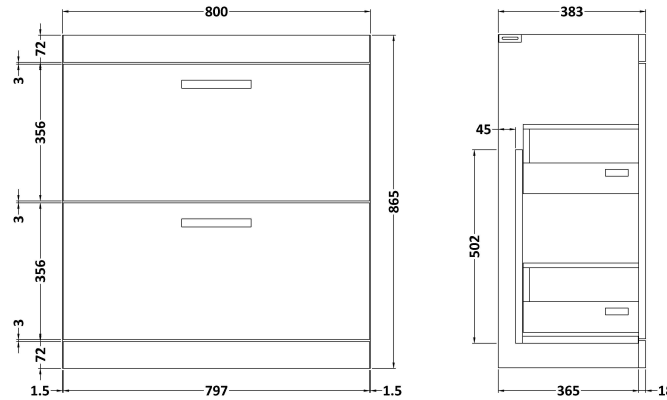

Sales Code: ATH053A

Description: 800 Fs 2-Drawer Vanity & Basin 1

Packaging Details

Barcode: 5055275899724

Sales Code: MOD505

Description: 800 Floor Standing 2-Drawer Basin Unit

Product Dimensions

Height (mm):	865
Width (mm):	800
Depth (mm):	383
Nett Weight (kg):	31.5

Packaging Dimensions

Height (mm):	885
Width (mm):	820
Depth (mm):	405
Gross Weight (kg):	32

Packaging Data

Box Colour:	Brown Cardboard Box
Box Qty:	1
Label Size:	100 x 50
Label Colour:	White Label
Label Qty:	2

Sales Code: NVM015

Description: 800 Mid Edged Basin 1 Th

Product Dimensions

Height (mm):	180
Width (mm):	810
Depth (mm):	390
Nett Weight (kg):	15

Packaging Dimensions

Height (mm):	210
Width (mm):	410
Depth (mm):	830
Gross Weight (kg):	15

Packaging Data

Box Colour:	Brown Cardboard Box
Box Qty:	1
Label Size:	100 x 50
Label Colour:	White Label
Label Qty:	2

Outer Box Dimensions (If Applicable)

Height (mm):	
Width (mm):	
Depth (mm):	
Gross Weight (kg):	
Barcode:	5055369043422