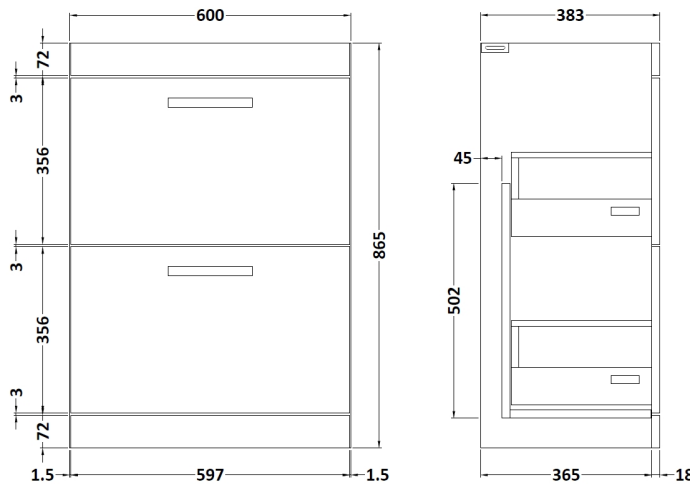

Packaging Dimensions

Height (mm):	200
Width (mm):	400
Depth (mm):	620
Gross Weight (kg):	10.76

Packaging Data

Box Colour:	Brown Cardboard Box - Printed
Box Qty:	1
Label Size:	100 x 50
Label Colour:	White Label
Label Qty:	2

Outer Box Dimensions (If Applicable)

Height (mm):	
Width (mm):	
Depth (mm):	
Gross Weight (kg):	
Barcode:	5055146194668

Product Details

Country of Origin:	China
Fitting Instruction:	No
Certification: CE & UKCA:	No
WRAS:	N/A
WRAS No:	N/A
Product Material:	Vitreous China
Fixing Supplied:	No

Sales Code: MOC333

Description: 600 Floor Standing 2-Drawer Basin Unit

Product Dimensions

Height (mm):	865
Width (mm):	600
Depth (mm):	383
Nett Weight (kg):	26

Packaging Dimensions

Height (mm):	885
Width (mm):	620
Depth (mm):	405
Gross Weight (kg):	26.5

Packaging Data

Box Colour:	Brown Cardboard Box
Box Qty:	1
Label Size:	100 x 50
Label Colour:	White Label
Label Qty:	2

Outer Box Dimensions (If Applicable)

Height (mm):	
Width (mm):	
Depth (mm):	
Gross Weight (kg):	
Barcode:	5055275869987