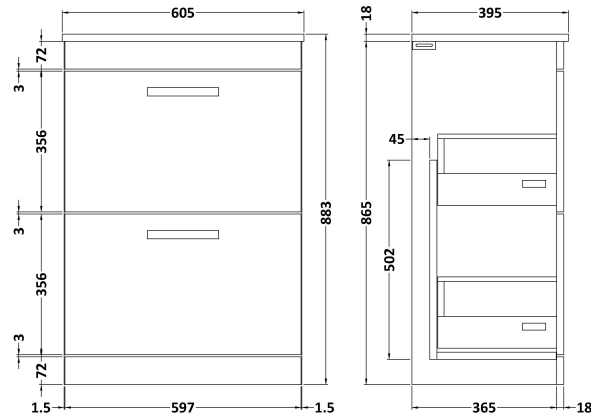

Sales Code: ATH076B

Description: 600 Fs 2-Drawer Vanity & Basin 2

Packaging Details

Barcode: 5056211814931

Sales Code: NVM003

Description: Minimalist Basin 600mm

Product Dimensions

Height (mm):	170
Width (mm):	600
Depth (mm):	390
Nett Weight (kg):	10.76

Packaging Dimensions

Height (mm):	200
Width (mm):	400
Depth (mm):	620
Gross Weight (kg):	10.76

Packaging Data

Box Colour:	Brown Cardboard Box - Printed
Box Qty:	1
Label Size:	100 x 50
Label Colour:	White Label
Label Qty:	2

Outer Box Dimensions (If Applicable)

Height (mm):	
Width (mm):	
Depth (mm):	
Gross Weight (kg):	
Barcode:	5055146194668

Product Details

Country of Origin:	China
Fitting Instruction:	No
Certification: CE & UKCA:	No
WRAS:	N/A
WRAS No:	N/A
Product Material:	Vitreous China
Fixing Supplied:	No

Sales Code: MOC333

Description: 600 Floor Standing 2-Drawer Basin Unit

Product Dimensions

Height (mm):	865
Width (mm):	600
Depth (mm):	383
Nett Weight (kg):	26

Packaging Dimensions

Height (mm):	885
Width (mm):	620
Depth (mm):	405
Gross Weight (kg):	26.5