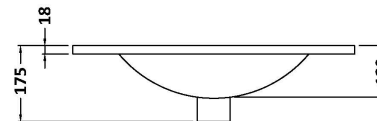

Sales Code: ATH076B

Description: 600 Fs 2-Drawer Vanity & Basin 2

Packaging Details

Barcode: 5056211814931

Sales Code: NVM003

Description: Minimalist Basin 600mm

Product Dimensions

Height (mm):	170
Width (mm):	600
Depth (mm):	390
Nett Weight (kg):	10.76

Packaging Dimensions

Height (mm):	200
Width (mm):	400
Depth (mm):	620
Gross Weight (kg):	10.76

Packaging Data

Box Colour:	Brown Cardboard Box - Printed
Box Qty:	1
Label Size:	100 x 50
Label Colour:	White Label
Label Qty:	2

Outer Box Dimensions (If Applicable)

Height (mm):	
Width (mm):	
Depth (mm):	
Gross Weight (kg):	
Barcode:	5055146194668

Product Details

Country of Origin:	China
Fitting Instruction:	No
Certification: CE & UKCA:	No
WRAS:	N/A
WRAS No:	N/A
Product Material:	Vitreous China
Fixing Supplied:	No

Sales Code: MOC333

Description: 600 Floor Standing 2-Drawer Basin Unit

Product Dimensions

Height (mm):	865
Width (mm):	600
Depth (mm):	383
Nett Weight (kg):	26

Packaging Dimensions

Height (mm):	885
Width (mm):	620
Depth (mm):	405
Gross Weight (kg):	26.5