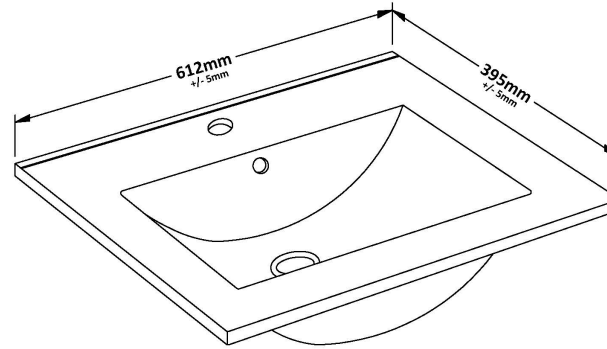

Sales Code: ATH076B

Description: 600 Fs 2-Drawer Vanity & Basin 2

Packaging Details

Barcode: 5056211814931

Sales Code: NVM003

Description: Minimalist Basin 600mm

Product Dimensions

Height (mm):	170
Width (mm):	600
Depth (mm):	390
Nett Weight (kg):	10.76

Packaging Dimensions

Height (mm):	200
Width (mm):	400
Depth (mm):	620
Gross Weight (kg):	10.76

Packaging Data

Box Colour:	Brown Cardboard Box - Printed
Box Qty:	1
Label Size:	100 x 50
Label Colour:	White Label
Label Qty:	2

Outer Box Dimensions (If Applicable)

Height (mm):	
Width (mm):	
Depth (mm):	
Gross Weight (kg):	
Barcode:	5055146194668

Product Details

Country of Origin:	China
Fitting Instruction:	No
Certification: CE & UKCA:	No
WRAS:	N/A
WRAS No:	N/A
Product Material:	Vitreous China
Fixing Supplied:	No

Sales Code: MOC333

Description: 600 Floor Standing 2-Drawer Basin Unit

Product Dimensions

Height (mm):	865
Width (mm):	600
Depth (mm):	383
Nett Weight (kg):	26

Packaging Dimensions

Height (mm):	885
Width (mm):	620
Depth (mm):	405
Gross Weight (kg):	26.5