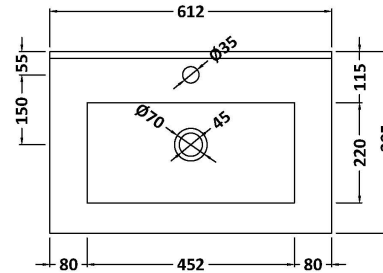

Sales Code: ATH076B

Description: 600 Fs 2-Drawer Vanity & Basin 2

Packaging Details

Barcode: 5056211814931

Sales Code: NVM003

Description: Minimalist Basin 600mm

Product Dimensions

Height (mm):	170
Width (mm):	600
Depth (mm):	390
Nett Weight (kg):	10.76

Packaging Dimensions

Height (mm):	200
Width (mm):	400
Depth (mm):	620
Gross Weight (kg):	10.76

Packaging Data

Box Colour:	Brown Cardboard Box - Printed
Box Qty:	1
Label Size:	100 x 50
Label Colour:	White Label
Label Qty:	2

Outer Box Dimensions (If Applicable)

Height (mm):	
Width (mm):	
Depth (mm):	
Gross Weight (kg):	
Barcode:	5055146194668

Product Details

Country of Origin:	China
Fitting Instruction:	No
Certification: CE & UKCA:	No
WRAS:	N/A
WRAS No:	N/A
Product Material:	Vitreous China
Fixing Supplied:	No

Sales Code: MOC333

Description: 600 Floor Standing 2-Drawer Basin Unit

Product Dimensions

Height (mm):	865
Width (mm):	600
Depth (mm):	383
Nett Weight (kg):	26

Packaging Dimensions

Height (mm):	885
Width (mm):	620
Depth (mm):	405
Gross Weight (kg):	26.5