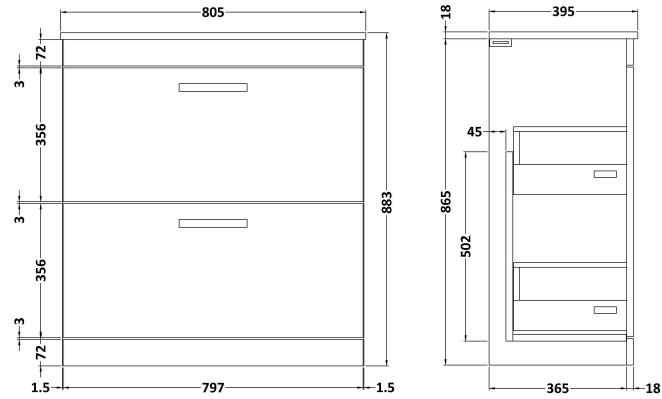

Sales Code: ATH055B

Description: 800 Fs 2-Drawer Vanity & Basin 2

Packaging Details

Barcode: 5056211800460

Sales Code: MOE105

Description: 800 Floor Standing 2-Drawer Basin Unit

Product Dimensions

Height (mm):	865
Width (mm):	800
Depth (mm):	383
Nett Weight (kg):	31.5

Packaging Dimensions

Height (mm):	405
Width (mm):	820
Depth (mm):	885
Gross Weight (kg):	32

Packaging Data

Box Colour:	Brown Cardboard Box - Printed
Box Qty:	0
Label Size:	0 x 0
Label Colour:	White Label
Label Qty:	2

Outer Box Dimensions (If Applicable)

Height (mm):	
Width (mm):	
Depth (mm):	
Gross Weight (kg):	
Barcode:	5055275880708

Product Details

Country of Origin:	China
Fitting Instruction:	No
CE & UKCA:	N/A
FSC Certified Materials:	Yes
Colour:	Gloss White
Construction Method:	Cam & Wood Dowel
Construction Type:	Rigid
Cabinet Finish:	MFC Painted Gloss
Fascia Finish:	Mdf Painted Gloss
Cabinet Thickness (mm):	16
Fascia Thickness (mm):	18
Drawer Included:	Yes
Drawer Type:	80mm High Metal S/C Inc Galler
No of Shelves:	0
Hinge Type:	Not Applicable
Hinge Included:	Not Applicable
Adjustable Legs:	No, Not Required
Fixings Included:	Yes
Handle Style:	Contemporary
Waste Shroud:	Yes
Handle Included:	Yes, Supplied
Handle Type:	D-Shape

Sales Code: NVM005

Description: Minimalist Basin 800mm

Product Dimensions

Height (mm):	170
Width (mm):	800
Depth (mm):	390
Nett Weight (kg):	16.9

Packaging Dimensions

Height (mm):	400
Width (mm):	820
Depth (mm):	200
Gross Weight (kg):	16.9