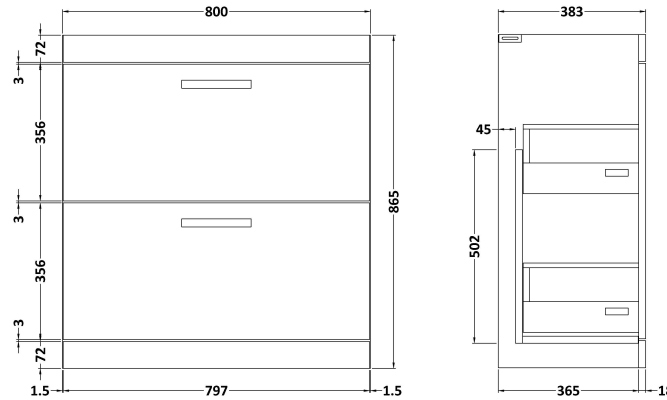

Sales Code: ATH055B

Description: 800 Fs 2-Drawer Vanity & Basin 2

Packaging Details

Barcode: 5056211800460

Sales Code: MOE105

Description: 800 Floor Standing 2-Drawer Basin Unit

Product Dimensions

Height (mm):	865
Width (mm):	800
Depth (mm):	383
Nett Weight (kg):	31.5

Packaging Dimensions

Height (mm):	405
Width (mm):	820
Depth (mm):	885
Gross Weight (kg):	32

Packaging Data

Box Colour:	Brown Cardboard Box - Printed
Box Qty:	0
Label Size:	0 x 0
Label Colour:	White Label
Label Qty:	2

Outer Box Dimensions (If Applicable)

Height (mm):	
Width (mm):	
Depth (mm):	
Gross Weight (kg):	
Barcode:	5055275880708

Product Details

Country of Origin:	China
Fitting Instruction:	No
CE & UKCA:	N/A
FSC Certified Materials:	Yes
Colour:	Gloss White
Construction Method:	Cam & Wood Dowel
Construction Type:	Rigid
Cabinet Finish:	MFC Painted Gloss
Fascia Finish:	Mdf Painted Gloss
Cabinet Thickness (mm):	16
Fascia Thickness (mm):	18
Drawer Included:	Yes
Drawer Type:	80mm High Metal S/C Inc Galler
No of Shelves:	0
Hinge Type:	Not Applicable
Hinge Included:	Not Applicable
Adjustable Legs:	No, Not Required
Fixings Included:	Yes
Handle Style:	Contemporary
Waste Shroud:	Yes
Handle Included:	Yes, Supplied
Handle Type:	D-Shape

Sales Code: NVM005

Description: Minimalist Basin 800mm

Product Dimensions

Height (mm):	170
Width (mm):	800
Depth (mm):	390
Nett Weight (kg):	16.9

Packaging Dimensions

Height (mm):	400
Width (mm):	820
Depth (mm):	200
Gross Weight (kg):	16.9