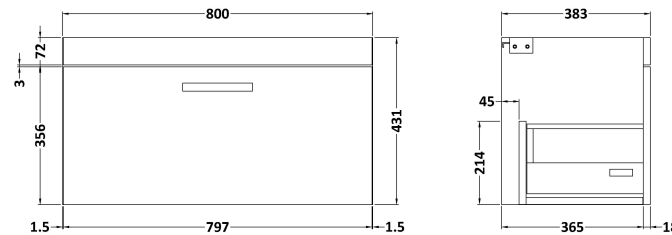

Sales Code: ATH060G

Description: 800 Wh Single Drawer Vanity & Basin 4

Packaging Details

Barcode: 5056462622392

Sales Code: MOD565

Description: 800 Wall Hung Single Drawer Basin Unit

Product Dimensions

Height (mm):	430
Width (mm):	800
Depth (mm):	383
Nett Weight (kg):	17

Packaging Dimensions

Height (mm):	450
Width (mm):	820
Depth (mm):	405
Gross Weight (kg):	17.5

Packaging Data

Box Colour:	Brown Cardboard Box
Box Qty:	1
Label Size:	100 x 50
Label Colour:	White Label
Label Qty:	2

Sales Code: NVM045

Description: 800 Curved Basin 1Th

Product Dimensions

Height (mm):	160
Width (mm):	810
Depth (mm):	440
Nett Weight (kg):	15

Packaging Dimensions

Height (mm):	190
Width (mm):	830
Depth (mm):	415
Gross Weight (kg):	15.5

Packaging Data

Box Colour:	Brown Cardboard Box
Box Qty:	1
Label Size:	100 x 50
Label Colour:	White Label
Label Qty:	2

Outer Box Dimensions (If Applicable)

Height (mm):	
Width (mm):	
Depth (mm):	
Gross Weight (kg):	
Barcode:	5056462620978