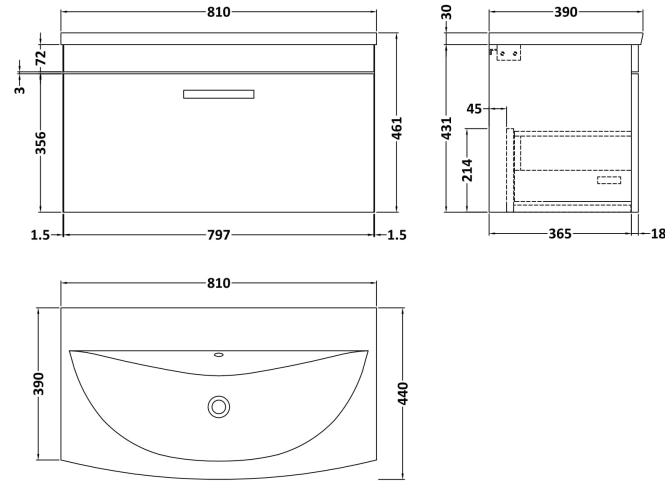

Sales Code: ATH060G

Description: 800 Wh Single Drawer Vanity & Basin 4

Packaging Details

Barcode: 5056462622392

Sales Code: MOD565

Description: 800 Wall Hung Single Drawer Basin Unit

Product Dimensions

Height (mm):	430
Width (mm):	800
Depth (mm):	383
Nett Weight (kg):	17

Packaging Dimensions

Height (mm):	450
Width (mm):	820
Depth (mm):	405
Gross Weight (kg):	17.5

Packaging Data

Box Colour:	Brown Cardboard Box
Box Qty:	1
Label Size:	100 x 50
Label Colour:	White Label
Label Qty:	2

Sales Code: NVM045

Description: 800 Curved Basin 1Th

Product Dimensions

Height (mm):	160
Width (mm):	810
Depth (mm):	440
Nett Weight (kg):	15

Packaging Dimensions

Height (mm):	190
Width (mm):	830
Depth (mm):	415
Gross Weight (kg):	15.5

Packaging Data

Box Colour:	Brown Cardboard Box
Box Qty:	1
Label Size:	100 x 50
Label Colour:	White Label
Label Qty:	2

Outer Box Dimensions (If Applicable)

Height (mm):	
Width (mm):	
Depth (mm):	
Gross Weight (kg):	
Barcode:	5056462620978