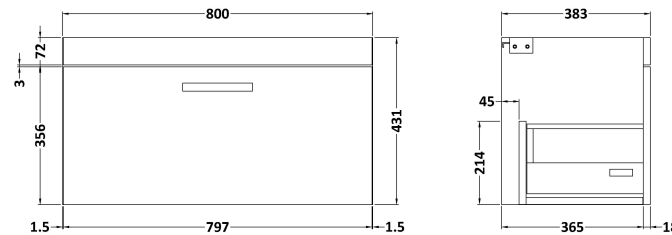

Sales Code: ATH061G

Description: 800 Wh Single Drawer Vanity & Basin 4

Packaging Details

Barcode: 5056462622408

Sales Code: MOD665

Description: 800 Wall Hung Single Drawer Basin Unit

Product Dimensions

Height (mm):	430
Width (mm):	800
Depth (mm):	383
Nett Weight (kg):	17

Packaging Dimensions

Height (mm):	450
Width (mm):	820
Depth (mm):	405
Gross Weight (kg):	17.5

Packaging Data

Box Colour:	Brown Cardboard Box
Box Qty:	1
Label Size:	100 x 50
Label Colour:	White Label
Label Qty:	2

Sales Code: NVM045

Description: 800 Curved Basin 1Th

Product Dimensions

Height (mm):	160
Width (mm):	810
Depth (mm):	440
Nett Weight (kg):	15

Packaging Dimensions

Height (mm):	190
Width (mm):	830
Depth (mm):	415
Gross Weight (kg):	15.5

Packaging Data

Box Colour:	Brown Cardboard Box
Box Qty:	1
Label Size:	100 x 50
Label Colour:	White Label
Label Qty:	2

Outer Box Dimensions (If Applicable)

Height (mm):	
Width (mm):	
Depth (mm):	
Gross Weight (kg):	
Barcode:	5056462620978