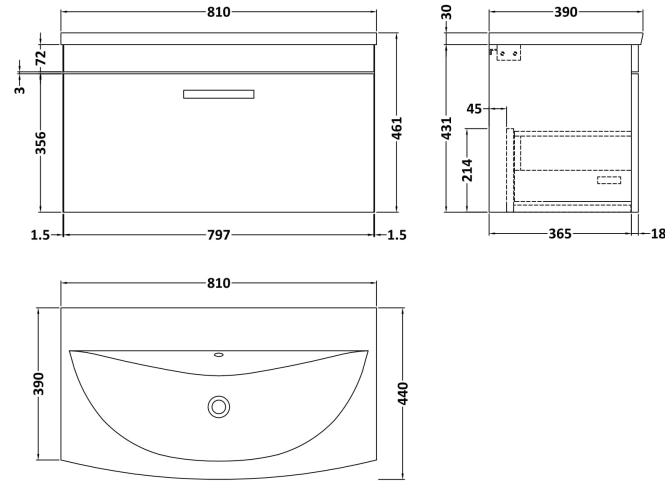

Sales Code: ATH061G

Description: 800 Wh Single Drawer Vanity & Basin 4

Packaging Details

Barcode: 5056462622408

Sales Code: MOD665

Description: 800 Wall Hung Single Drawer Basin Unit

Product Dimensions

Height (mm):	430
Width (mm):	800
Depth (mm):	383
Nett Weight (kg):	17

Packaging Dimensions

Height (mm):	450
Width (mm):	820
Depth (mm):	405
Gross Weight (kg):	17.5

Packaging Data

Box Colour:	Brown Cardboard Box
Box Qty:	1
Label Size:	100 x 50
Label Colour:	White Label
Label Qty:	2

Sales Code: NVM045

Description: 800 Curved Basin 1Th

Product Dimensions

Height (mm):	160
Width (mm):	810
Depth (mm):	440
Nett Weight (kg):	15

Packaging Dimensions

Height (mm):	190
Width (mm):	830
Depth (mm):	415
Gross Weight (kg):	15.5

Packaging Data

Box Colour:	Brown Cardboard Box
Box Qty:	1
Label Size:	100 x 50
Label Colour:	White Label
Label Qty:	2

Outer Box Dimensions (If Applicable)

Height (mm):	
Width (mm):	
Depth (mm):	
Gross Weight (kg):	
Barcode:	5056462620978