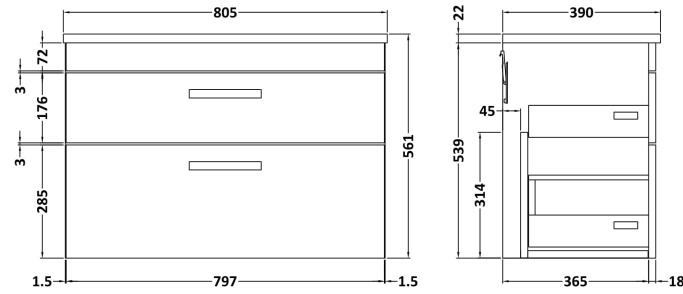

Sales Code: ATH068LSB

Description: 800 W/H 2-Drawer Unit & Lam Worktop

Packaging Details

Barcode: 5056462612799

Sales Code: MOD675

Description: 800 Wall Hung 2-Drawer Basin Unit

Product Dimensions

Height (mm):	538
Width (mm):	800
Depth (mm):	383
Nett Weight (kg):	24

Packaging Dimensions

Height (mm):	560
Width (mm):	820
Depth (mm):	405
Gross Weight (kg):	24.5

Packaging Data

Box Colour:	Brown Cardboard Box
Box Qty:	1
Label Size:	100 x 50
Label Colour:	White Label
Label Qty:	2

Sales Code: LSB800

Description: Laminate Worktop 805X390x22mm

Product Dimensions

Height (mm):	22
Width (mm):	805
Depth (mm):	390
Nett Weight (kg):	2.75

Packaging Dimensions

Height (mm):	25
Width (mm):	810
Depth (mm):	455
Gross Weight (kg):	2.75

Packaging Data

Box Colour:	Brown Cardboard Box
Box Qty:	1
Label Size:	100 x 50
Label Colour:	White Label
Label Qty:	1

Outer Box Dimensions (If Applicable)

Height (mm):	
Width (mm):	
Depth (mm):	
Gross Weight (kg):	
Barcode:	5056211874140