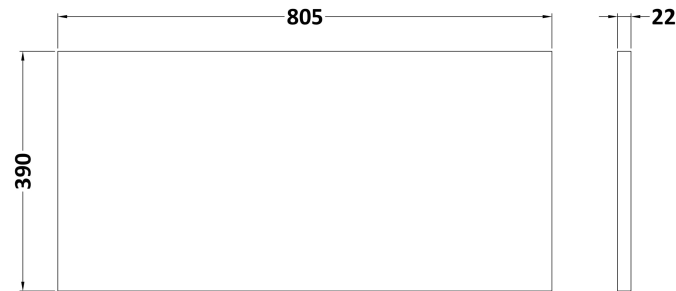

Packaging Dimensions

Height (mm):	560
Width (mm):	820
Depth (mm):	405
Gross Weight (kg):	24.5

Packaging Data

Box Colour:	Brown Cardboard Box
Box Qty:	1
Label Size:	100 x 50
Label Colour:	White Label
Label Qty:	2

Outer Box Dimensions (If Applicable)

Height (mm):	
Width (mm):	
Depth (mm):	
Gross Weight (kg):	
Barcode:	5055275825747

Product Details

Country of Origin:	United Kingdom
Fitting Instruction:	No
CE & UKCA:	N/A
FSC Certified Materials:	Yes
Colour:	Black Woodgrain
Construction Method:	Cam & Wood Dowel
Construction Type:	Rigid
Cabinet Finish:	MFC Textured Woodgrain
Fascia Finish:	MFC Textured Woodgrain
Cabinet Thickness (mm):	18
Fascia Thickness (mm):	18
Drawer Included:	Yes
Drawer Type:	80mm High Metal Softclose
No of Shelves:	0
Hinge Type:	Not Applicable
Hinge Included:	Not Applicable
Adjustable Legs:	No, Not Required
Fixings Included:	Yes
Handle Style:	Contemporary
Waste Shroud:	Yes
Handle Included:	Yes, Supplied
Handle Type:	D-Shape

Sales Code: LSB800

Description: Laminate Worktop 805X390x22mm

Product Dimensions

Height (mm):	22
Width (mm):	805
Depth (mm):	390
Nett Weight (kg):	2.75

Packaging Dimensions

Height (mm):	25
Width (mm):	810
Depth (mm):	455
Gross Weight (kg):	2.75

Packaging Data

Box Colour:	Brown Cardboard Box
Box Qty:	1
Label Size:	100 x 50
Label Colour:	White Label
Label Qty:	1

Outer Box Dimensions (If Applicable)

Height (mm):	
Width (mm):	
Depth (mm):	
Gross Weight (kg):	
Barcode:	5056211874140