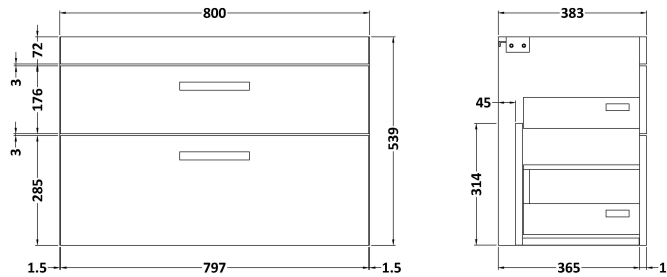

Sales Code: ATH068LSB

Description: 800 W/H 2-Drawer Unit & Lam Worktop

Packaging Details

Barcode: 5056462612799

Sales Code: MOD675

Description: 800 Wall Hung 2-Drawer Basin Unit

Product Dimensions

Height (mm):	538
Width (mm):	800
Depth (mm):	383
Nett Weight (kg):	24

Packaging Dimensions

Height (mm):	560
Width (mm):	820
Depth (mm):	405
Gross Weight (kg):	24.5

Packaging Data

Box Colour:	Brown Cardboard Box
Box Qty:	1
Label Size:	100 x 50
Label Colour:	White Label
Label Qty:	2

Sales Code: LSB800

Description: Laminate Worktop 805X390x22mm

Product Dimensions

Height (mm):	22
Width (mm):	805
Depth (mm):	390
Nett Weight (kg):	2.75

Packaging Dimensions

Height (mm):	25
Width (mm):	810
Depth (mm):	455
Gross Weight (kg):	2.75

Packaging Data

Box Colour:	Brown Cardboard Box
Box Qty:	1
Label Size:	100 x 50
Label Colour:	White Label
Label Qty:	1

Outer Box Dimensions (If Applicable)

Height (mm):	
Width (mm):	
Depth (mm):	
Gross Weight (kg):	
Barcode:	5056211874140