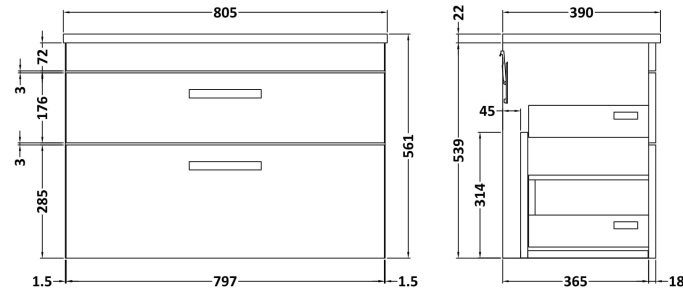

Sales Code: ATH067LSB

Description: 800 W/H 2-Drawer Unit & Lam Worktop

Packaging Details

Barcode: 5056462612782

Sales Code: MOD575

Description: 800 Wall Hung 2-Drawer Basin Unit

Product Dimensions

Height (mm):	538
Width (mm):	800
Depth (mm):	383
Nett Weight (kg):	24

Packaging Dimensions

Height (mm):	560
Width (mm):	820
Depth (mm):	405
Gross Weight (kg):	24.5

Packaging Data

Box Colour:	Brown Cardboard Box
Box Qty:	1
Label Size:	100 x 50
Label Colour:	White Label
Label Qty:	2

Sales Code: LSB800

Description: Laminate Worktop 805X390x22mm

Product Dimensions

Height (mm):	22
Width (mm):	805
Depth (mm):	390
Nett Weight (kg):	2.75

Packaging Dimensions

Height (mm):	25
Width (mm):	810
Depth (mm):	455
Gross Weight (kg):	2.75

Packaging Data

Box Colour:	Brown Cardboard Box
Box Qty:	1
Label Size:	100 x 50
Label Colour:	White Label
Label Qty:	1

Outer Box Dimensions (If Applicable)

Height (mm):	
Width (mm):	
Depth (mm):	
Gross Weight (kg):	
Barcode:	5056211874140