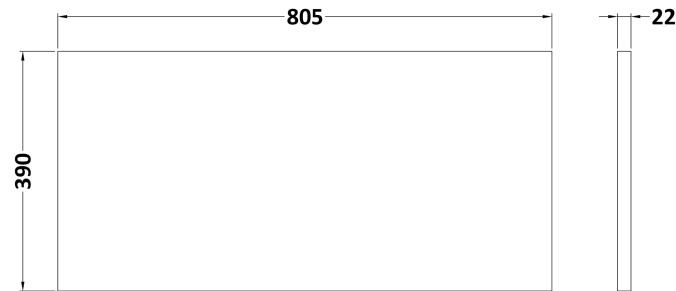

Packaging Dimensions

Height (mm):	560
Width (mm):	820
Depth (mm):	405
Gross Weight (kg):	24.5

Packaging Data

Box Colour:	Brown Cardboard Box
Box Qty:	1
Label Size:	100 x 50
Label Colour:	White Label
Label Qty:	2

Outer Box Dimensions (If Applicable)

Height (mm):	
Width (mm):	
Depth (mm):	
Gross Weight (kg):	
Barcode:	5055275825730

Product Details

Country of Origin:	United Kingdom
Fitting Instruction:	No
CE & UKCA:	N/A
FSC Certified Materials:	Yes
Colour:	Anthracite Woodgrain
Construction Method:	Cam & Wood Dowel
Construction Type:	Rigid
Cabinet Finish:	MFC Textured Woodgrain
Fascia Finish:	MFC Textured Woodgrain
Cabinet Thickness (mm):	18
Fascia Thickness (mm):	18
Drawer Included:	Yes
Drawer Type:	80mm High Metal Softclose
No of Shelves:	0
Hinge Type:	Not Applicable
Hinge Included:	Not Applicable
Adjustable Legs:	No, Not Required
Fixings Included:	Yes
Handle Style:	Contemporary
Waste Shroud:	Yes
Handle Included:	Yes, Supplied
Handle Type:	D-Shape

Sales Code: LSB800

Description: Laminate Worktop 805X390x22mm

Product Dimensions

Height (mm):	22
Width (mm):	805
Depth (mm):	390
Nett Weight (kg):	2.75

Packaging Dimensions

Height (mm):	25
Width (mm):	810
Depth (mm):	455
Gross Weight (kg):	2.75

Packaging Data

Box Colour:	Brown Cardboard Box
Box Qty:	1
Label Size:	100 x 50
Label Colour:	White Label
Label Qty:	1

Outer Box Dimensions (If Applicable)

Height (mm):	
Width (mm):	
Depth (mm):	
Gross Weight (kg):	
Barcode:	5056211874140