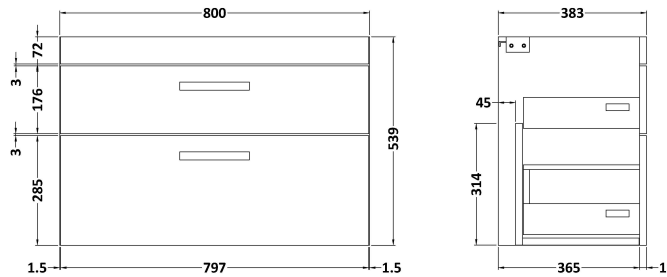

Sales Code: ATH067LSB

Description: 800 W/H 2-Drawer Unit & Lam Worktop

Packaging Details

Barcode: 5056462612782

Sales Code: MOD575

Description: 800 Wall Hung 2-Drawer Basin Unit

Product Dimensions

Height (mm):	538
Width (mm):	800
Depth (mm):	383
Nett Weight (kg):	24

Packaging Dimensions

Height (mm):	560
Width (mm):	820
Depth (mm):	405
Gross Weight (kg):	24.5

Packaging Data

Box Colour:	Brown Cardboard Box
Box Qty:	1
Label Size:	100 x 50
Label Colour:	White Label
Label Qty:	2

Sales Code: LSB800

Description: Laminate Worktop 805X390x22mm

Product Dimensions

Height (mm):	22
Width (mm):	805
Depth (mm):	390
Nett Weight (kg):	2.75

Packaging Dimensions

Height (mm):	25
Width (mm):	810
Depth (mm):	455
Gross Weight (kg):	2.75

Packaging Data

Box Colour:	Brown Cardboard Box
Box Qty:	1
Label Size:	100 x 50
Label Colour:	White Label
Label Qty:	1

Outer Box Dimensions (If Applicable)

Height (mm):	
Width (mm):	
Depth (mm):	
Gross Weight (kg):	
Barcode:	5056211874140