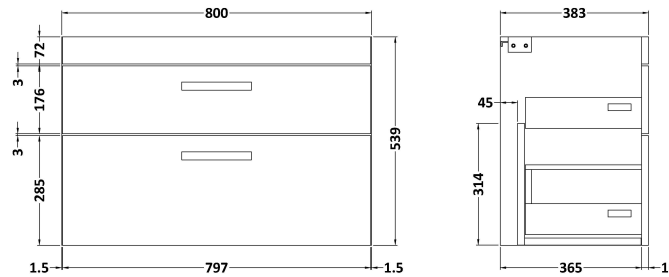

Sales Code: ATH067LSW

Description: 800 W/H 2-Drawer Unit & Lam Worktop

Packaging Details

Barcode: 5056462612300

Sales Code: MOD575

Description: 800 Wall Hung 2-Drawer Basin Unit

Product Dimensions

Height (mm):	538
Width (mm):	800
Depth (mm):	383
Nett Weight (kg):	24

Packaging Dimensions

Height (mm):	560
Width (mm):	820
Depth (mm):	405
Gross Weight (kg):	24.5

Packaging Data

Box Colour:	Brown Cardboard Box
Box Qty:	1
Label Size:	100 x 50
Label Colour:	White Label
Label Qty:	2

Sales Code: LSW800

Description: Laminate Worktop 805X390x22mm

Product Dimensions

Height (mm):	22
Width (mm):	805
Depth (mm):	390
Nett Weight (kg):	2.75

Packaging Dimensions

Height (mm):	25
Width (mm):	810
Depth (mm):	455
Gross Weight (kg):	2.75

Packaging Data

Box Colour:	Brown Cardboard Box
Box Qty:	1
Label Size:	100 x 50
Label Colour:	White Label
Label Qty:	1

Outer Box Dimensions (If Applicable)

Height (mm):	
Width (mm):	
Depth (mm):	
Gross Weight (kg):	
Barcode:	5056211874157