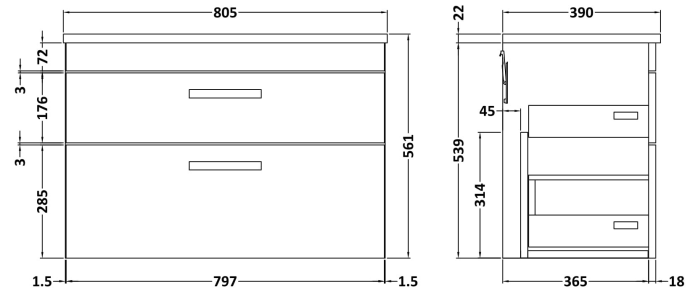

Sales Code: ATH067LSW

Description: 800 W/H 2-Drawer Unit & Lam Worktop

Packaging Details

Barcode: 5056462612300

Sales Code: MOD575

Description: 800 Wall Hung 2-Drawer Basin Unit

Product Dimensions

Height (mm):	538
Width (mm):	800
Depth (mm):	383
Nett Weight (kg):	24

Packaging Dimensions

Height (mm):	560
Width (mm):	820
Depth (mm):	405
Gross Weight (kg):	24.5

Packaging Data

Box Colour:	Brown Cardboard Box
Box Qty:	1
Label Size:	100 x 50
Label Colour:	White Label
Label Qty:	2

Outer Box Dimensions (If Applicable)

Height (mm):	
Width (mm):	
Depth (mm):	
Gross Weight (kg):	
Barcode:	5055275825730

Product Details

Country of Origin:	United Kingdom
Fitting Instruction:	No
CE & UKCA:	N/A
FSC Certified Materials:	Yes
Colour:	Anthracite Woodgrain
Construction Method:	Cam & Wood Dowel
Construction Type:	Rigid
Cabinet Finish:	MFC Textured Woodgrain
Fascia Finish:	MFC Textured Woodgrain
Cabinet Thickness (mm):	18
Fascia Thickness (mm):	18
Drawer Included:	Yes
Drawer Type:	80mm High Metal Softclose
No of Shelves:	0
Hinge Type:	Not Applicable
Hinge Included:	Not Applicable
Adjustable Legs:	No, Not Required
Fixings Included:	Yes
Handle Style:	Contemporary
Waste Shroud:	Yes
Handle Included:	Yes, Supplied
Handle Type:	D-Shape

Sales Code: LSW800

Description: Laminate Worktop 805X390x22mm

Product Dimensions

Height (mm):	22
Width (mm):	805
Depth (mm):	390
Nett Weight (kg):	2.75

Packaging Dimensions

Height (mm):	25
Width (mm):	810
Depth (mm):	455
Gross Weight (kg):	2.75