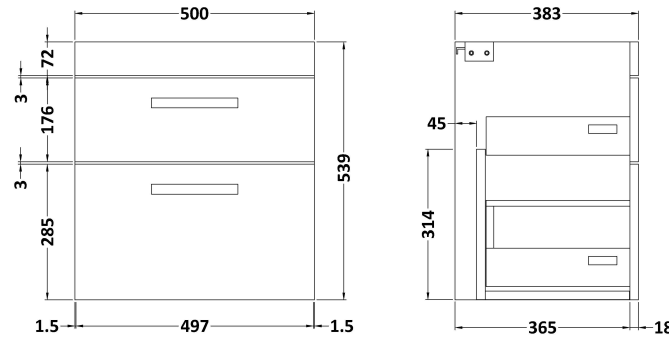

Sales Code: ATH018W

Description: 500 Wh 2-Drawer Vanity & Worktop

Packaging Details

Barcode: 5056211801450

Sales Code: MOD592

Description: 500 Wall Hung 2-Drawer Basin Unit

Product Dimensions

Height (mm):	538
Width (mm):	500
Depth (mm):	383
Nett Weight (kg):	17.5

Packaging Dimensions

Height (mm):	560
Width (mm):	520
Depth (mm):	405
Gross Weight (kg):	18

Packaging Data

Box Colour:	Brown Cardboard Box
Box Qty:	1
Label Size:	100 x 50
Label Colour:	White Label
Label Qty:	2

Sales Code: MWD550

Description: 500 Worktop (505X390x18mm)

Product Dimensions

Height (mm):	18
Width (mm):	505
Depth (mm):	390
Nett Weight (kg):	2

Packaging Dimensions

Height (mm):	25
Width (mm):	525
Depth (mm):	410
Gross Weight (kg):	2.5

Packaging Data

Box Colour:	Brown Cardboard Box
Box Qty:	1
Label Size:	50 x 100
Label Colour:	White Label
Label Qty:	2

Outer Box Dimensions (If Applicable)

Height (mm):	
Width (mm):	
Depth (mm):	
Gross Weight (kg):	
Barcode:	5055275826270