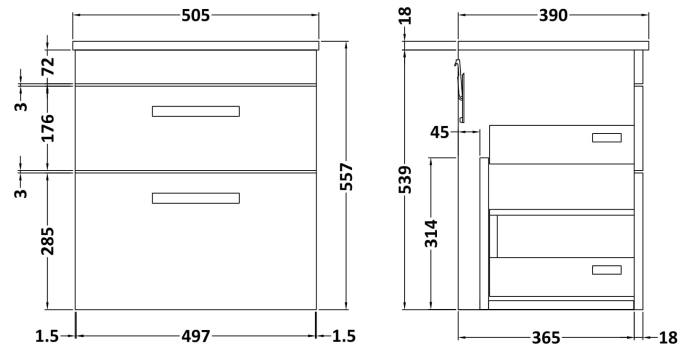

Sales Code: ATH018W

Description: 500 Wh 2-Drawer Vanity & Worktop

Packaging Details

Barcode: 5056211801450

Sales Code: MOD592

Description: 500 Wall Hung 2-Drawer Basin Unit

Product Dimensions

Height (mm):	538
Width (mm):	500
Depth (mm):	383
Nett Weight (kg):	17.5

Packaging Dimensions

Height (mm):	560
Width (mm):	520
Depth (mm):	405
Gross Weight (kg):	18

Packaging Data

Box Colour:	Brown Cardboard Box
Box Qty:	1
Label Size:	100 x 50
Label Colour:	White Label
Label Qty:	2

Sales Code: MWD550

Description: 500 Worktop (505X390x18mm)

Product Dimensions

Height (mm):	18
Width (mm):	505
Depth (mm):	390
Nett Weight (kg):	2

Packaging Dimensions

Height (mm):	25
Width (mm):	525
Depth (mm):	410
Gross Weight (kg):	2.5

Packaging Data

Box Colour:	Brown Cardboard Box
Box Qty:	1
Label Size:	50 x 100
Label Colour:	White Label
Label Qty:	2

Outer Box Dimensions (If Applicable)

Height (mm):	
Width (mm):	
Depth (mm):	
Gross Weight (kg):	
Barcode:	5055275826270