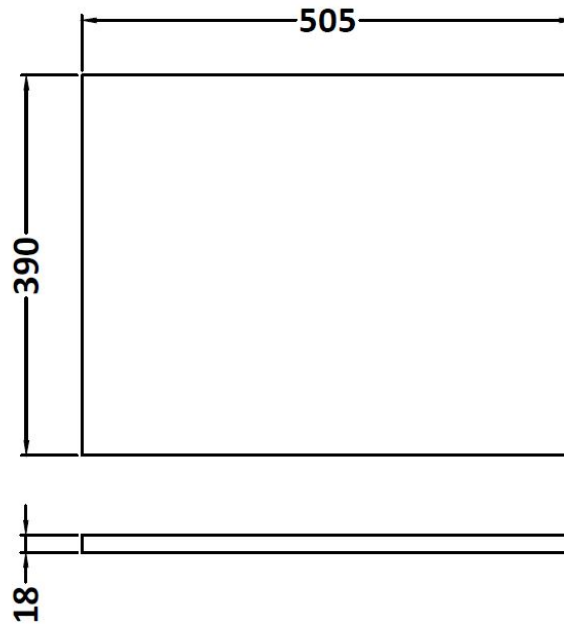

Packaging Dimensions

Height (mm):	560
Width (mm):	520
Depth (mm):	405
Gross Weight (kg):	18

Packaging Data

Box Colour:	Brown Cardboard Box
Box Qty:	1
Label Size:	100 x 50
Label Colour:	White Label
Label Qty:	2

Outer Box Dimensions (If Applicable)

Height (mm):	
Width (mm):	
Depth (mm):	
Gross Weight (kg):	
Barcode:	5055275825457

Product Details

Country of Origin:	United Kingdom
Fitting Instruction:	No
CE & UKCA:	N/A
FSC Certified Materials:	Yes
Colour:	Anthracite Woodgrain
Construction Method:	Cam & Wood Dowel
Construction Type:	Rigid
Cabinet Finish:	MFC Textured Woodgrain
Fascia Finish:	MFC Textured Woodgrain
Cabinet Thickness (mm):	18
Fascia Thickness (mm):	18
Drawer Included:	Yes
Drawer Type:	80mm High Metal Softclose
No of Shelves:	0
Hinge Type:	Not Applicable
Hinge Included:	Not Applicable
Adjustable Legs:	No, Not Required
Fixings Included:	Yes
Handle Style:	Contemporary
Waste Shroud:	Yes
Handle Included:	Yes, Supplied
Handle Type:	D-Shape

Sales Code: MWD550

Description: 500 Worktop (505X390x18mm)

Product Dimensions

Height (mm):	18
Width (mm):	505
Depth (mm):	390
Nett Weight (kg):	2

Packaging Dimensions

Height (mm):	25
Width (mm):	525
Depth (mm):	410
Gross Weight (kg):	2.5

Packaging Data

Box Colour:	Brown Cardboard Box
Box Qty:	1
Label Size:	50 x 100
Label Colour:	White Label
Label Qty:	2

Outer Box Dimensions (If Applicable)

Height (mm):	
Width (mm):	
Depth (mm):	
Gross Weight (kg):	
Barcode:	5055275826270