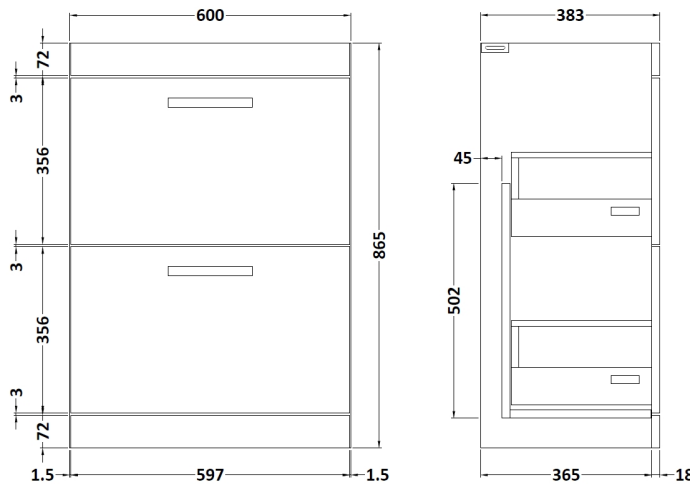

Sales Code: ATH076G

Description: 600 Fs 2-Drawer Vanity & Basin 4

Packaging Details

Barcode: 5056462621982

Sales Code: MOC333

Description: 600 Floor Standing 2-Drawer Basin Unit

Product Dimensions

Height (mm):	865
Width (mm):	600
Depth (mm):	383
Nett Weight (kg):	26

Packaging Dimensions

Height (mm):	885
Width (mm):	620
Depth (mm):	405
Gross Weight (kg):	26.5

Packaging Data

Box Colour:	Brown Cardboard Box
Box Qty:	1
Label Size:	100 x 50
Label Colour:	White Label
Label Qty:	2

Sales Code: NVM043

Description: 600 Curved Basin 1Th

Product Dimensions

Height (mm):	160
Width (mm):	610
Depth (mm):	440
Nett Weight (kg):	11

Packaging Dimensions

Height (mm):	190
Width (mm):	630
Depth (mm):	415
Gross Weight (kg):	11.5

Packaging Data

Box Colour:	Brown Cardboard Box - Printed
Box Qty:	1
Label Size:	100 x 50
Label Colour:	White Label
Label Qty:	2

Outer Box Dimensions (If Applicable)

Height (mm):	
Width (mm):	
Depth (mm):	
Gross Weight (kg):	
Barcode:	5056462620961