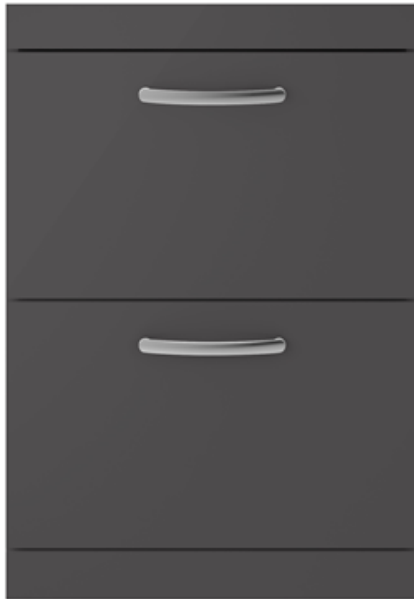

Sales Code: ATH076G

Description: 600 Fs 2-Drawer Vanity & Basin 4

Packaging Details

Barcode: 5056462621982

Sales Code: MOC333

Description: 600 Floor Standing 2-Drawer Basin Unit

Product Dimensions

Height (mm):	865
Width (mm):	600
Depth (mm):	383
Nett Weight (kg):	26

Outer Box Dimensions (If Applicable)

Height (mm):	
Width (mm):	
Depth (mm):	
Gross Weight (kg):	
Barcode:	5055275869987

Product Details

Country of Origin:	China
Fitting Instruction:	No
CE & UKCA:	N/A
FSC Certified Materials:	Yes
Colour:	Gloss Grey
Construction Method:	Cam & Wood Dowel
Construction Type:	Rigid
Cabinet Finish:	MFC Painted Gloss
Fascia Finish:	Mdf Painted Gloss
Cabinet Thickness (mm):	16
Fascia Thickness (mm):	18
Drawer Included:	Yes
Drawer Type:	80mm High Metal Softclose
No of Shelves:	0
Hinge Type:	Not Applicable
Hinge Included:	Not Applicable
Adjustable Legs:	No, Not Required
Fixings Included:	Yes
Handle Style:	Contemporary
Waste Shroud:	Yes
Handle Included:	Yes, Supplied
Handle Type:	Strap