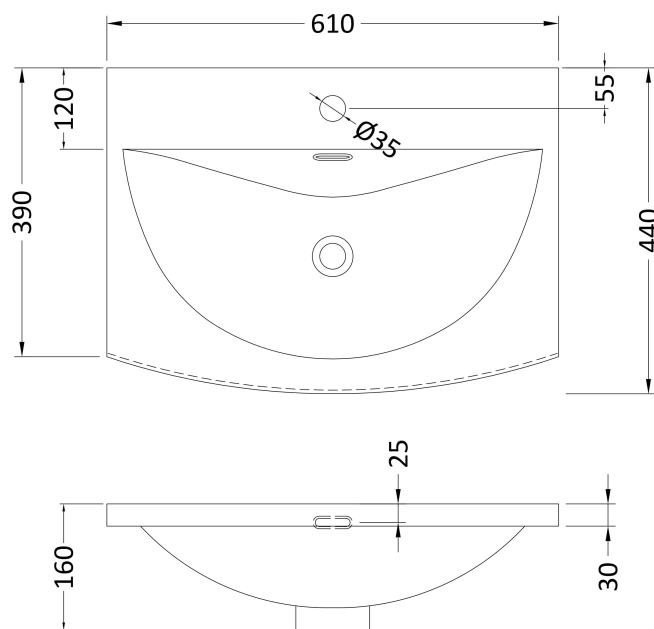

Packaging Dimensions

Height (mm):	885
Width (mm):	620
Depth (mm):	405
Gross Weight (kg):	26.5

Packaging Data

Box Colour:	Brown Cardboard Box
Box Qty:	1
Label Size:	100 x 50
Label Colour:	White Label
Label Qty:	2

Outer Box Dimensions (If Applicable)

Height (mm):	
Width (mm):	
Depth (mm):	
Gross Weight (kg):	
Barcode:	5055275869987

Product Details

Country of Origin:	China
Fitting Instruction:	No
CE & UKCA:	N/A
FSC Certified Materials:	Yes
Colour:	Gloss Grey
Construction Method:	Cam & Wood Dowel
Construction Type:	Rigid
Cabinet Finish:	MFC Painted Gloss
Fascia Finish:	Mdf Painted Gloss
Cabinet Thickness (mm):	16
Fascia Thickness (mm):	18
Drawer Included:	Yes
Drawer Type:	80mm High Metal Softclose
No of Shelves:	0
Hinge Type:	Not Applicable
Hinge Included:	Not Applicable
Adjustable Legs:	No, Not Required
Fixings Included:	Yes
Handle Style:	Contemporary
Waste Shroud:	Yes
Handle Included:	Yes, Supplied
Handle Type:	Strap

Sales Code: NVM043

Description: 600 Curved Basin 1Th

Product Dimensions

Height (mm):	160
Width (mm):	610
Depth (mm):	440
Nett Weight (kg):	11

Packaging Dimensions

Height (mm):	190
Width (mm):	630
Depth (mm):	415
Gross Weight (kg):	11.5

Packaging Data

Box Colour:	Brown Cardboard Box - Printed
Box Qty:	1
Label Size:	100 x 50
Label Colour:	White Label
Label Qty:	2

Outer Box Dimensions (If Applicable)

Height (mm):	
Width (mm):	
Depth (mm):	
Gross Weight (kg):	
Barcode:	5056462620961