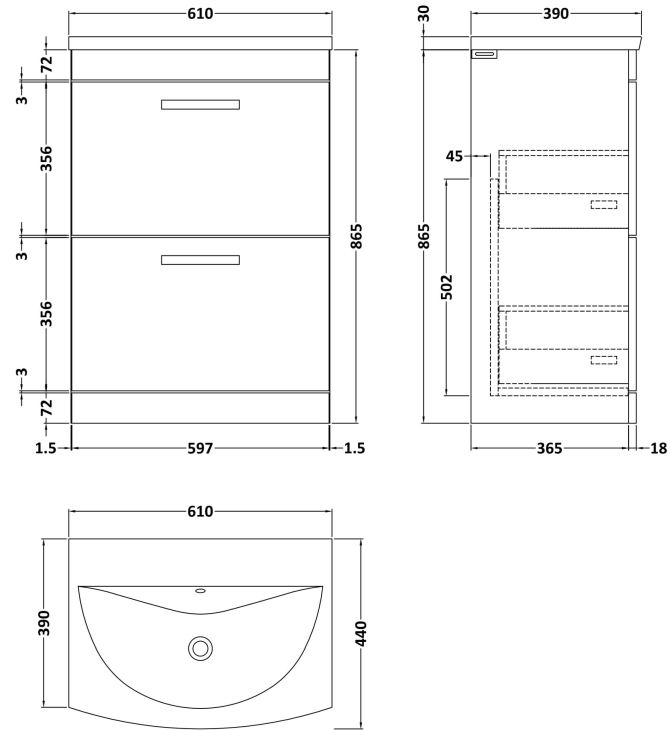

Sales Code: ATH076G

Description: 600 Fs 2-Drawer Vanity & Basin 4

Packaging Details

Barcode: 5056462621982

Sales Code: MOC333

Description: 600 Floor Standing 2-Drawer Basin Unit

Product Dimensions

Height (mm):	865
Width (mm):	600
Depth (mm):	383
Nett Weight (kg):	26

Packaging Dimensions

Height (mm):	885
Width (mm):	620
Depth (mm):	405
Gross Weight (kg):	26.5

Packaging Data

Box Colour:	Brown Cardboard Box
Box Qty:	1
Label Size:	100 x 50
Label Colour:	White Label
Label Qty:	2

Sales Code: NVM043

Description: 600 Curved Basin 1Th

Product Dimensions

Height (mm):	160
Width (mm):	610
Depth (mm):	440
Nett Weight (kg):	11

Packaging Dimensions

Height (mm):	190
Width (mm):	630
Depth (mm):	415
Gross Weight (kg):	11.5

Packaging Data

Box Colour:	Brown Cardboard Box - Printed
Box Qty:	1
Label Size:	100 x 50
Label Colour:	White Label
Label Qty:	2

Outer Box Dimensions (If Applicable)

Height (mm):	
Width (mm):	
Depth (mm):	
Gross Weight (kg):	
Barcode:	5056462620961