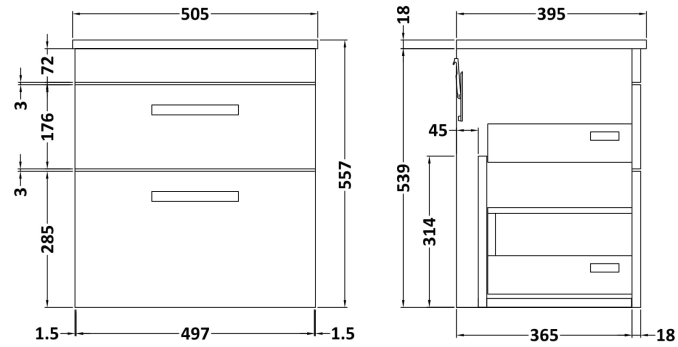

Sales Code: ATH020B

Description: 500 Wh 2-Drawer Vanity & Basin 2

Packaging Details

Barcode: 5056211800118

Sales Code: MOE192

Description: 500 Wall Hung 2-Drawer Basin Unit

Product Dimensions

Height (mm):	538
Width (mm):	500
Depth (mm):	383
Nett Weight (kg):	17.5

Packaging Dimensions

Height (mm):	405
Width (mm):	520
Depth (mm):	560
Gross Weight (kg):	18

Packaging Data

Box Colour:	Brown Cardboard Box - Printed
Box Qty:	0
Label Size:	0 x 0
Label Colour:	White Label
Label Qty:	2

Outer Box Dimensions (If Applicable)

Height (mm):	
Width (mm):	
Depth (mm):	
Gross Weight (kg):	
Barcode:	5055275880609

Product Details

Country of Origin:	China
Fitting Instruction:	No
CE & UKCA:	N/A
FSC Certified Materials:	Yes
Colour:	Gloss White
Construction Method:	Cam & Wood Dowel
Construction Type:	Rigid
Cabinet Finish:	MFC Painted Gloss
Fascia Finish:	Mdf Painted Gloss
Cabinet Thickness (mm):	16
Fascia Thickness (mm):	18
Drawer Included:	Yes
Drawer Type:	80mm High Metal Softclose
No of Shelves:	0
Hinge Type:	Not Applicable
Hinge Included:	Not Applicable
Adjustable Legs:	No, Not Required
Fixings Included:	Yes
Handle Style:	Contemporary
Waste Shroud:	Yes
Handle Included:	Yes, Supplied
Handle Type:	D-Shape

Sales Code: NVM001

Description: 500mm Minimalist Basin 1Th

Product Dimensions

Height (mm):	170
Width (mm):	500
Depth (mm):	390
Nett Weight (kg):	9

Packaging Dimensions

Height (mm):	400
Width (mm):	520
Depth (mm):	200
Gross Weight (kg):	9