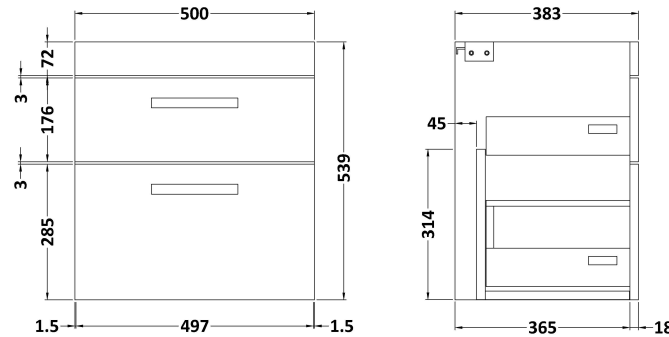

Sales Code: ATH020B

Description: 500 Wh 2-Drawer Vanity & Basin 2

Packaging Details

Barcode: 5056211800118

Sales Code: MOE192

Description: 500 Wall Hung 2-Drawer Basin Unit

Product Dimensions

Height (mm):	538
Width (mm):	500
Depth (mm):	383
Nett Weight (kg):	17.5

Packaging Dimensions

Height (mm):	405
Width (mm):	520
Depth (mm):	560
Gross Weight (kg):	18

Packaging Data

Box Colour:	Brown Cardboard Box - Printed
Box Qty:	0
Label Size:	0 x 0
Label Colour:	White Label
Label Qty:	2

Sales Code: NVM001

Description: 500mm Minimalist Basin 1Th

Product Dimensions

Height (mm):	170
Width (mm):	500
Depth (mm):	390
Nett Weight (kg):	9

Packaging Dimensions

Height (mm):	400
Width (mm):	520
Depth (mm):	200
Gross Weight (kg):	9

Packaging Data

Box Colour:	Brown Cardboard Box
Box Qty:	1
Label Size:	105 x 50
Label Colour:	White Label
Label Qty:	1

Outer Box Dimensions (If Applicable)

Height (mm):	
Width (mm):	
Depth (mm):	
Gross Weight (kg):	
Barcode:	5055275828670