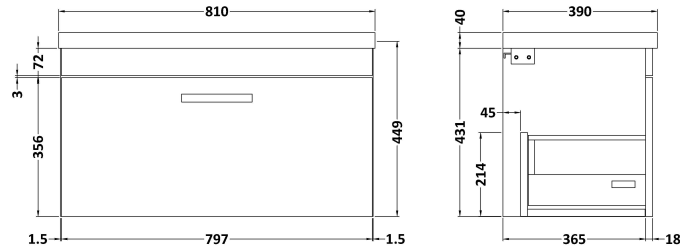

Sales Code: ATH061A

Description: 800 Wh Single Drawer Vanity & Basin 1

Packaging Details

Barcode: 5055275899809