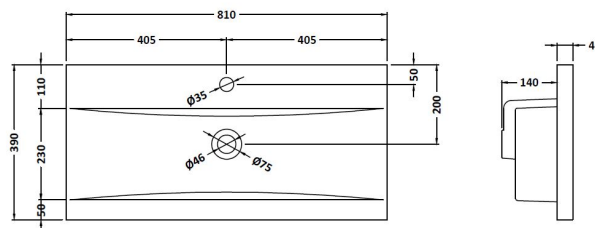

### Product Dimensions

Height (mm):	430
Width (mm):	800
Depth (mm):	383
Nett Weight (kg):	17

### Packaging Dimensions

Height (mm):	450
Width (mm):	820
Depth (mm):	405
Gross Weight (kg):	17.5

### Outer Box Dimensions (If Applicable)

Height (mm):	
Width (mm):	
Depth (mm):	
Gross Weight (kg):	
Barcode:	5055275825709

**Sales Code:** NVM015

**Description:** 800 Mid Edged Basin 1 Th

**Product Dimensions**

Height (mm):	180
Width (mm):	810
Depth (mm):	390
Nett Weight (kg):	15

**Packaging Dimensions**

Height (mm):	210
Width (mm):	410
Depth (mm):	830
Gross Weight (kg):	15