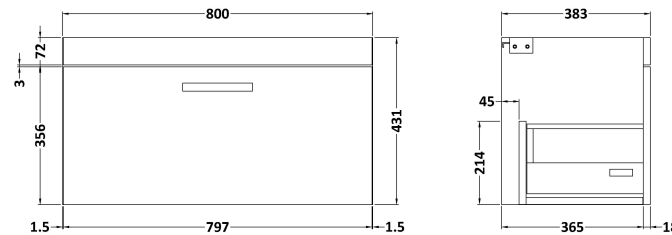

### Product Dimensions

Height (mm):	430
Width (mm):	800
Depth (mm):	383
Nett Weight (kg):	17

### Packaging Dimensions

Height (mm):	450
Width (mm):	820
Depth (mm):	405
Gross Weight (kg):	17.5

### Outer Box Dimensions (If Applicable)

Height (mm):	
Width (mm):	
Depth (mm):	
Gross Weight (kg):	
Barcode:	5055275825709

**Sales Code:** NVM015

**Description:** 800 Mid Edged Basin 1 Th

**Product Dimensions**

Height (mm):	180
Width (mm):	810
Depth (mm):	390
Nett Weight (kg):	15

**Packaging Dimensions**

Height (mm):	210
Width (mm):	410
Depth (mm):	830
Gross Weight (kg):	15