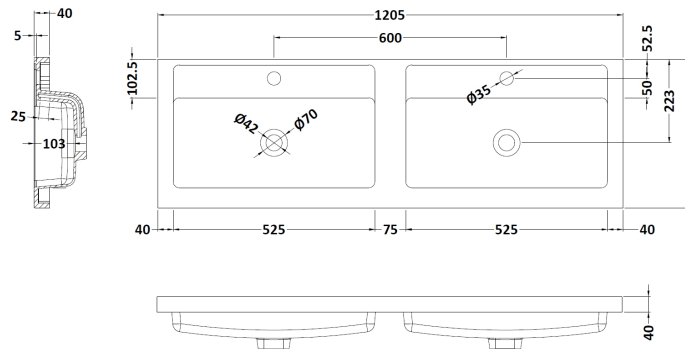

Packaging Dimensions

Height (mm):	560
Width (mm):	620
Depth (mm):	405
Gross Weight (kg):	21

Packaging Data

Box Colour:	Brown Cardboard Box
Box Qty:	1
Label Size:	100 x 50
Label Colour:	White Label
Label Qty:	2

Outer Box Dimensions (If Applicable)

Height (mm):	
Width (mm):	
Depth (mm):	
Gross Weight (kg):	
Barcode:	5055275870006

Product Details

Country of Origin:	China
Fitting Instruction:	No
CE & UKCA:	N/A
FSC Certified Materials:	Yes
Colour:	Gloss Grey
Construction Method:	Cam & Wood Dowel
Construction Type:	Rigid
Cabinet Finish:	MFC Painted Gloss
Fascia Finish:	Mdf Painted Gloss
Cabinet Thickness (mm):	16
Fascia Thickness (mm):	18
Drawer Included:	Yes
Drawer Type:	80mm High Metal Softclose
No of Shelves:	0
Hinge Type:	Not Applicable
Hinge Included:	Not Applicable
Adjustable Legs:	No, Not Required
Fixings Included:	Yes
Handle Style:	Contemporary
Waste Shroud:	Yes
Handle Included:	Yes, Supplied
Handle Type:	Strap

Sales Code: PMB424

Description: Double Polymarble Basin 1205 X 390

Product Dimensions

Height (mm):	390
Width (mm):	1205
Depth (mm):	157
Nett Weight (kg):	18.12

Packaging Dimensions

Height (mm):	100
Width (mm):	1205
Depth (mm):	400
Gross Weight (kg):	18.12

Packaging Data

Box Colour:	Brown Cardboard Box - Printed
Box Qty:	1
Label Size:	100 x 50
Label Colour:	White Label
Label Qty:	2

Outer Box Dimensions (If Applicable)

Height (mm):	
Width (mm):	
Depth (mm):	
Gross Weight (kg):	
Barcode:	5056211815136