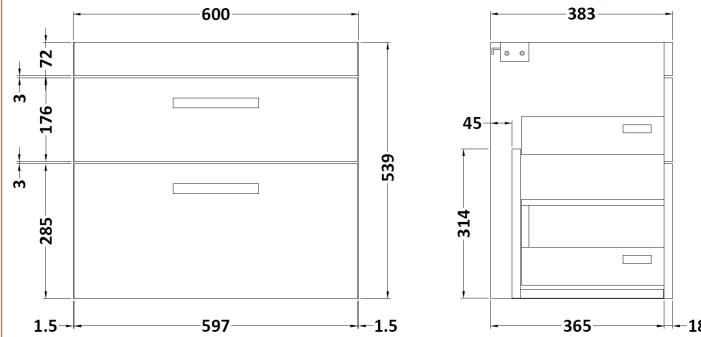

Sales Code: ATH078C

Description: 1200 Wh 4-Drawer Vanity & Double Basin

Packaging Details

Barcode: 5056211815426

Sales Code: MOC393

Description: 600 Wall Hung 2-Drawer Basin Unit

Product Dimensions

Height (mm):	538
Width (mm):	600
Depth (mm):	383
Nett Weight (kg):	20.5

Packaging Dimensions

Height (mm):	560
Width (mm):	620
Depth (mm):	405
Gross Weight (kg):	21

Packaging Data

Box Colour:	Brown Cardboard Box
Box Qty:	1
Label Size:	100 x 50
Label Colour:	White Label
Label Qty:	2

Sales Code: PMB424

Description: Double Polymarble Basin 1205 X 390

Product Dimensions

Height (mm):	390
Width (mm):	1205
Depth (mm):	157
Nett Weight (kg):	18.12

Packaging Dimensions

Height (mm):	100
Width (mm):	1205
Depth (mm):	400
Gross Weight (kg):	18.12

Packaging Data

Box Colour:	Brown Cardboard Box - Printed
Box Qty:	1
Label Size:	100 x 50
Label Colour:	White Label
Label Qty:	2

Outer Box Dimensions (If Applicable)

Height (mm):	
Width (mm):	
Depth (mm):	
Gross Weight (kg):	
Barcode:	5056211815136