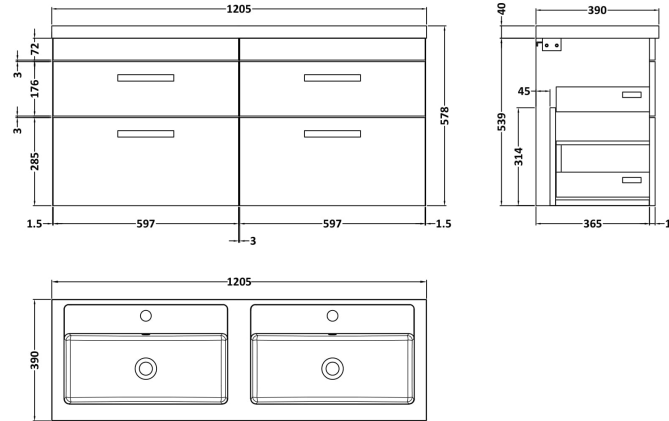

Sales Code: ATH078C

Description: 1200 Wh 4-Drawer Vanity & Double Basin

Packaging Details

Barcode: 5056211815426

Sales Code: MOC393

Description: 600 Wall Hung 2-Drawer Basin Unit

Product Dimensions

Height (mm):	538
Width (mm):	600
Depth (mm):	383
Nett Weight (kg):	20.5

Packaging Dimensions

Height (mm):	560
Width (mm):	620
Depth (mm):	405
Gross Weight (kg):	21

Packaging Data

Box Colour:	Brown Cardboard Box
Box Qty:	1
Label Size:	100 x 50
Label Colour:	White Label
Label Qty:	2

Outer Box Dimensions (If Applicable)

Height (mm):	
Width (mm):	
Depth (mm):	
Gross Weight (kg):	
Barcode:	5055275870006

Product Details

Country of Origin:	China
Fitting Instruction:	No
CE & UKCA:	N/A
FSC Certified Materials:	Yes
Colour:	Gloss Grey
Construction Method:	Cam & Wood Dowel
Construction Type:	Rigid
Cabinet Finish:	MFC Painted Gloss
Fascia Finish:	Mdf Painted Gloss
Cabinet Thickness (mm):	16
Fascia Thickness (mm):	18
Drawer Included:	Yes
Drawer Type:	80mm High Metal Softclose
No of Shelves:	0
Hinge Type:	Not Applicable
Hinge Included:	Not Applicable
Adjustable Legs:	No, Not Required
Fixings Included:	Yes
Handle Style:	Contemporary
Waste Shroud:	Yes
Handle Included:	Yes, Supplied
Handle Type:	Strap

Sales Code: PMB424

Description: Double Polymarble Basin 1205 X 390

Product Dimensions

Height (mm):	390
Width (mm):	1205
Depth (mm):	157
Nett Weight (kg):	18.12

Packaging Dimensions

Height (mm):	100
Width (mm):	1205
Depth (mm):	400
Gross Weight (kg):	18.12