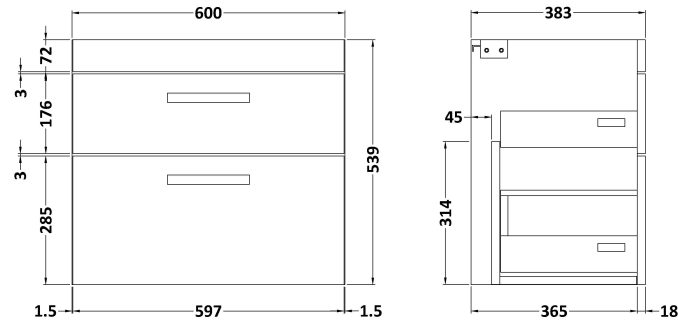

### Product Dimensions

Height (mm):	538
Width (mm):	600
Depth (mm):	383
Nett Weight (kg):	20.5

### Packaging Dimensions

Height (mm):	560
Width (mm):	620
Depth (mm):	405
Gross Weight (kg):	21

### Product Dimensions

Height (mm):	390
Width (mm):	1205
Depth (mm):	175
Nett Weight (kg):	27

### Packaging Dimensions

Height (mm):	205
Width (mm):	1270
Depth (mm):	510
Gross Weight (kg):	27