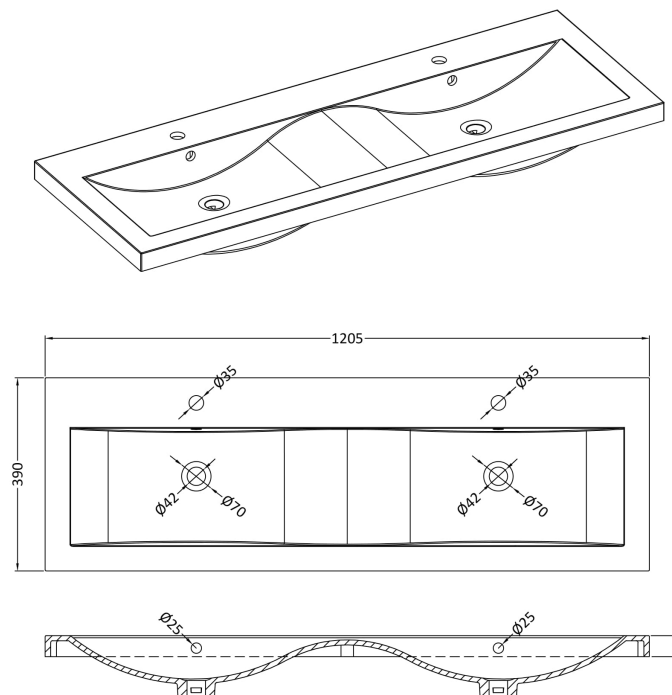

### Product Dimensions

Height (mm):	538
Width (mm):	600
Depth (mm):	383
Nett Weight (kg):	20.5

### Packaging Dimensions

Height (mm):	560
Width (mm):	620
Depth (mm):	405
Gross Weight (kg):	21

### Outer Box Dimensions (If Applicable)

Height (mm):	
Width (mm):	
Depth (mm):	
Gross Weight (kg):	
Barcode:	5055275880685

### Product Dimensions

Height (mm):	390
Width (mm):	1205
Depth (mm):	175
Nett Weight (kg):	27