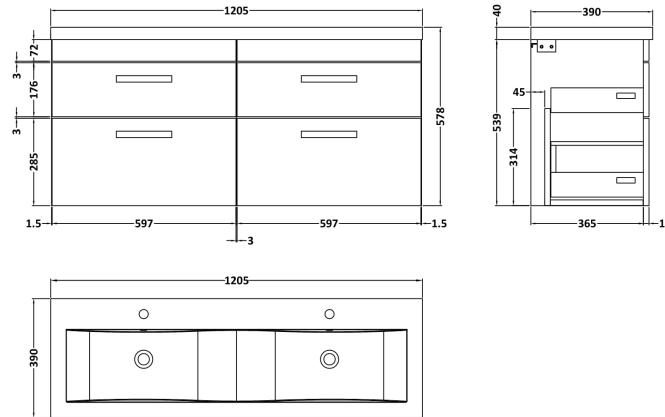

Sales Code: ATH048F

Description: 1200 Wh 4-Drawer Vanity & Double Basin

Packaging Details

Barcode: 5056211888765