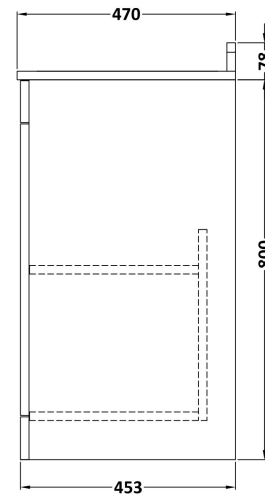

Sales Code: CLC1425BR1

Description: 600 F/S 2-Door Unit & Marble Top 1Th

Packaging Details

Barcode: 5056678416945

Sales Code: CLA1425

Description: 600 F/S 2-Door Unit (800X600x453)

Product Dimensions

Height (mm):	800
Width (mm):	600
Depth (mm):	453
Nett Weight (kg):	25.3

Packaging Dimensions

Height (mm):	835
Width (mm):	625
Depth (mm):	480
Gross Weight (kg):	25.8

Packaging Data

Box Colour:	Brown Cardboard Box
Box Qty:	1
Label Size:	100 x 50
Label Colour:	White Label
Label Qty:	2

Sales Code: LOM221

Description: 600 Single Bowl Marble Top 1Th

Product Dimensions

Height (mm):	268
Width (mm):	620
Depth (mm):	463
Nett Weight (kg):	13.5

Packaging Dimensions

Height (mm):	310
Width (mm):	700
Depth (mm):	550
Gross Weight (kg):	14

Packaging Data

Box Colour:	White Cardboard Box
Box Qty:	1
Label Size:	100 x 50
Label Colour:	White Label
Label Qty:	2

Outer Box Dimensions (If Applicable)

Height (mm):	
Width (mm):	
Depth (mm):	
Gross Weight (kg):	
Barcode:	5056211818960