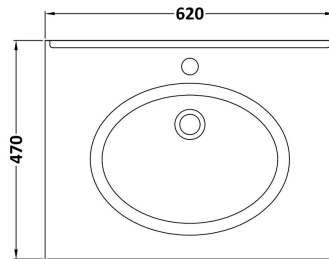

Sales Code: CLC1425BR1

Description: 600 F/S 2-Door Unit & Marble Top 1Th

Packaging Details

Barcode: 5056678416945

Sales Code: CLA1425

Description: 600 F/S 2-Door Unit (800X600x453)

Product Dimensions

Height (mm):	800
Width (mm):	600
Depth (mm):	453
Nett Weight (kg):	25.3

Packaging Dimensions

Height (mm):	835
Width (mm):	625
Depth (mm):	480
Gross Weight (kg):	25.8

Packaging Data

Box Colour:	Brown Cardboard Box
Box Qty:	1
Label Size:	100 x 50
Label Colour:	White Label
Label Qty:	2

Sales Code: LOM221

Description: 600 Single Bowl Marble Top 1Th

Product Dimensions

Height (mm):	268
Width (mm):	620
Depth (mm):	463
Nett Weight (kg):	13.5

Packaging Dimensions

Height (mm):	310
Width (mm):	700
Depth (mm):	550
Gross Weight (kg):	14

Packaging Data

Box Colour:	White Cardboard Box
Box Qty:	1
Label Size:	100 x 50
Label Colour:	White Label
Label Qty:	2

Outer Box Dimensions (If Applicable)

Height (mm):	
Width (mm):	
Depth (mm):	
Gross Weight (kg):	
Barcode:	5056211818960