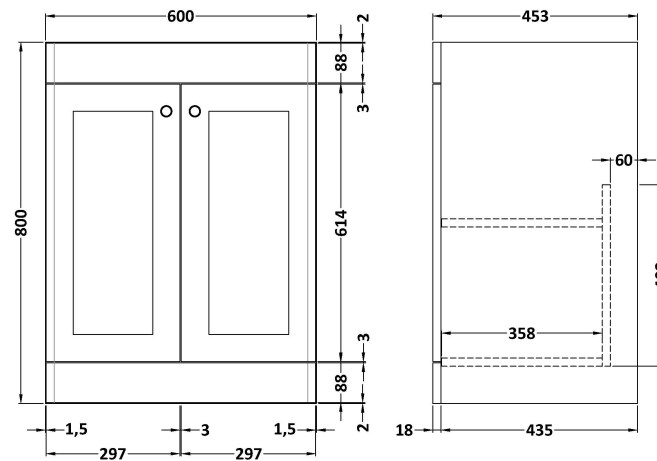

Sales Code: CLC1425BR1

Description: 600 F/S 2-Door Unit & Marble Top 1Th

Packaging Details

Barcode: 5056678416945

Sales Code: CLA1425

Description: 600 F/S 2-Door Unit (800X600x453)

Product Dimensions

Height (mm):	800
Width (mm):	600
Depth (mm):	453
Nett Weight (kg):	25.3

Packaging Dimensions

Height (mm):	835
Width (mm):	625
Depth (mm):	480
Gross Weight (kg):	25.8

Packaging Data

Box Colour:	Brown Cardboard Box
Box Qty:	1
Label Size:	100 x 50
Label Colour:	White Label
Label Qty:	2

Sales Code: LOM221

Description: 600 Single Bowl Marble Top 1Th

Product Dimensions

Height (mm):	268
Width (mm):	620
Depth (mm):	463
Nett Weight (kg):	13.5

Packaging Dimensions

Height (mm):	310
Width (mm):	700
Depth (mm):	550
Gross Weight (kg):	14

Packaging Data

Box Colour:	White Cardboard Box
Box Qty:	1
Label Size:	100 x 50
Label Colour:	White Label
Label Qty:	2

Outer Box Dimensions (If Applicable)

Height (mm):	
Width (mm):	
Depth (mm):	
Gross Weight (kg):	
Barcode:	5056211818960