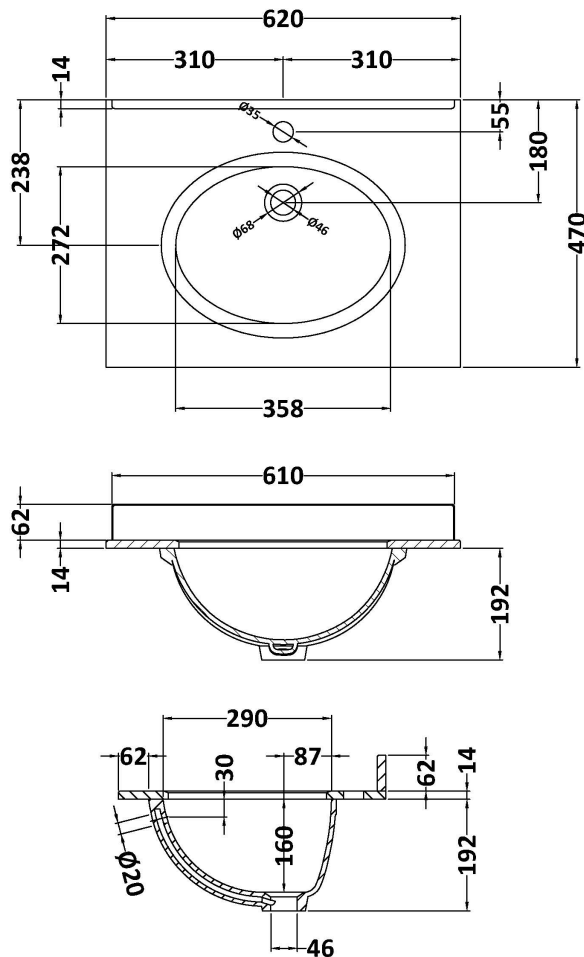

Packaging Dimensions

Height (mm):	835
Width (mm):	625
Depth (mm):	480
Gross Weight (kg):	25.8

Packaging Data

Box Colour:	Brown Cardboard Box
Box Qty:	1
Label Size:	100 x 50
Label Colour:	White Label
Label Qty:	2

Outer Box Dimensions (If Applicable)

Height (mm):	
Width (mm):	
Depth (mm):	
Gross Weight (kg):	
Barcode:	5056462643175

Product Details

Country of Origin:	China
Fitting Instruction:	No
CE & UKCA:	N/A
FSC Certified Materials:	Yes
Colour:	Satin Anthracite
Construction Method:	Cam & Wood Dowel
Construction Type:	Rigid
Cabinet Finish:	MFC Painted Matt
Fascia Finish:	Mdf Painted Matt
Cabinet Thickness (mm):	18
Fascia Thickness (mm):	18
Drawer Included:	No
Drawer Type:	Not Applicable
No of Shelves:	1
Hinge Type:	95 Degree Clip-On Soft Close
Hinge Included:	Yes, Supplied
Adjustable Legs:	No, Not Required
Fixings Included:	Yes
Handle Style:	Traditional
Waste Shroud:	Not Applicable
Handle Included:	Yes, Supplied
Handle Type:	Knob

Sales Code: LOM221

Description: 600 Single Bowl Marble Top 1Th

Product Dimensions

Height (mm):	268
Width (mm):	620
Depth (mm):	463
Nett Weight (kg):	13.5

Packaging Dimensions

Height (mm):	310
Width (mm):	700
Depth (mm):	550
Gross Weight (kg):	14

Packaging Data

Box Colour:	White Cardboard Box
Box Qty:	1
Label Size:	100 x 50
Label Colour:	White Label
Label Qty:	2

Outer Box Dimensions (If Applicable)

Height (mm):	
Width (mm):	
Depth (mm):	
Gross Weight (kg):	
Barcode:	5056211818960