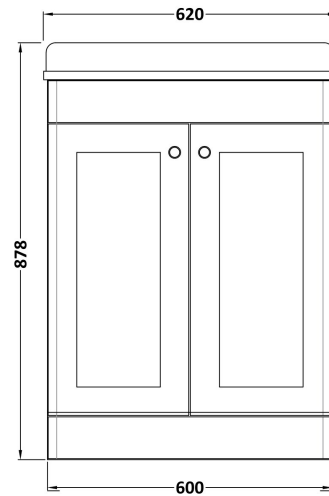

Sales Code: CLC1425BR1

Description: 600 F/S 2-Door Unit & Marble Top 1Th

Packaging Details

Barcode: 5056678416945

Sales Code: CLA1425

Description: 600 F/S 2-Door Unit (800X600x453)

Product Dimensions

Height (mm):	800
Width (mm):	600
Depth (mm):	453
Nett Weight (kg):	25.3

Packaging Dimensions

Height (mm):	835
Width (mm):	625
Depth (mm):	480
Gross Weight (kg):	25.8

Packaging Data

Box Colour:	Brown Cardboard Box
Box Qty:	1
Label Size:	100 x 50
Label Colour:	White Label
Label Qty:	2

Outer Box Dimensions (If Applicable)

Height (mm):	
Width (mm):	
Depth (mm):	
Gross Weight (kg):	
Barcode:	5056462643175

Product Details

Country of Origin:	China
Fitting Instruction:	No
CE & UKCA:	N/A
FSC Certified Materials:	Yes
Colour:	Satin Anthracite
Construction Method:	Cam & Wood Dowel
Construction Type:	Rigid
Cabinet Finish:	MFC Painted Matt
Fascia Finish:	Mdf Painted Matt
Cabinet Thickness (mm):	18
Fascia Thickness (mm):	18
Drawer Included:	No
Drawer Type:	Not Applicable
No of Shelves:	1
Hinge Type:	95 Degree Clip-On Soft Close
Hinge Included:	Yes, Supplied
Adjustable Legs:	No, Not Required
Fixings Included:	Yes
Handle Style:	Traditional
Waste Shroud:	Not Applicable
Handle Included:	Yes, Supplied
Handle Type:	Knob

Sales Code: LOM221

Description: 600 Single Bowl Marble Top 1Th

Product Dimensions

Height (mm):	268
Width (mm):	620
Depth (mm):	463
Nett Weight (kg):	13.5

Packaging Dimensions

Height (mm):	310
Width (mm):	700
Depth (mm):	550
Gross Weight (kg):	14