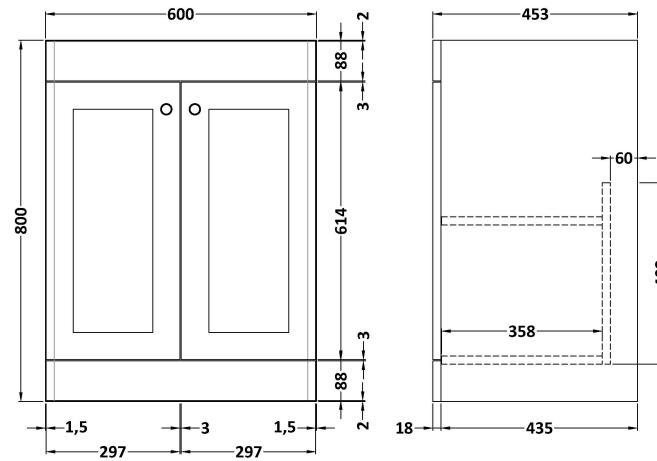

Sales Code: CLC125WS1

Description: 600 F/S 2-Door Unit & Marble Top 1Th

Packaging Details

Barcode: 5056678416679

Sales Code: CLA125

Description: 600 F/S 2-Door Unit (800X600x453)

Product Dimensions

Height (mm):	800
Width (mm):	600
Depth (mm):	453
Nett Weight (kg):	25.3

Packaging Dimensions

Height (mm):	835
Width (mm):	625
Depth (mm):	480
Gross Weight (kg):	25.8

Packaging Data

Box Colour:	Brown Cardboard Box
Box Qty:	1
Label Size:	100 x 50
Label Colour:	White Label
Label Qty:	2

Sales Code: LSM222

Description: 600 Single Bowl Marble Top 1Th

Product Dimensions

Height (mm):	268
Width (mm):	620
Depth (mm):	463
Nett Weight (kg):	13.5

Packaging Dimensions

Height (mm):	310
Width (mm):	700
Depth (mm):	550
Gross Weight (kg):	14

Packaging Data

Box Colour:	White Cardboard Box
Box Qty:	1
Label Size:	100 x 50
Label Colour:	White Label
Label Qty:	2

Outer Box Dimensions (If Applicable)

Height (mm):	
Width (mm):	
Depth (mm):	
Gross Weight (kg):	
Barcode:	5056462655864