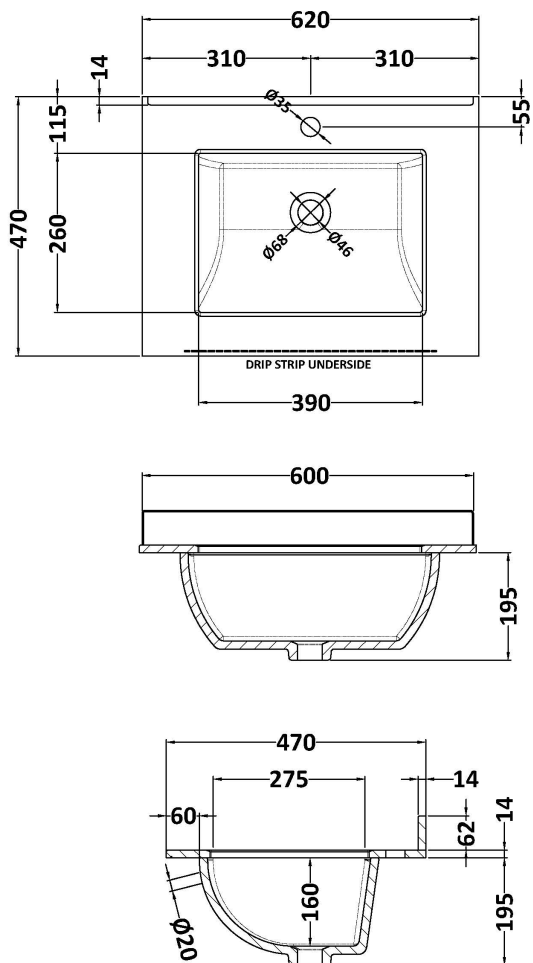

Packaging Dimensions

Height (mm):	835
Width (mm):	625
Depth (mm):	480
Gross Weight (kg):	25.8

Packaging Data

Box Colour:	Brown Cardboard Box
Box Qty:	1
Label Size:	100 x 50
Label Colour:	White Label
Label Qty:	2

Outer Box Dimensions (If Applicable)

Height (mm):	
Width (mm):	
Depth (mm):	
Gross Weight (kg):	
Barcode:	5056462643144

Product Details

Country of Origin:	China
Fitting Instruction:	No
CE & UKCA:	N/A
FSC Certified Materials:	Yes
Colour:	Satin White
Construction Method:	Cam & Wood Dowel
Construction Type:	Rigid
Cabinet Finish:	MFC Painted Matt
Fascia Finish:	Mdf Painted Matt
Cabinet Thickness (mm):	18
Fascia Thickness (mm):	18
Drawer Included:	No
Drawer Type:	Not Applicable
No of Shelves:	1
Hinge Type:	95 Degree Clip-On Soft Close
Hinge Included:	Yes, Supplied
Adjustable Legs:	No, Not Required
Fixings Included:	Yes
Handle Style:	Traditional
Waste Shroud:	Not Applicable
Handle Included:	Yes, Supplied
Handle Type:	Knob

Sales Code: LSM222

Description: 600 Single Bowl Marble Top 1Th

Product Dimensions

Height (mm):	268
Width (mm):	620
Depth (mm):	463
Nett Weight (kg):	13.5

Packaging Dimensions

Height (mm):	310
Width (mm):	700
Depth (mm):	550
Gross Weight (kg):	14

Packaging Data

Box Colour:	White Cardboard Box
Box Qty:	1
Label Size:	100 x 50
Label Colour:	White Label
Label Qty:	2

Outer Box Dimensions (If Applicable)

Height (mm):	
Width (mm):	
Depth (mm):	
Gross Weight (kg):	
Barcode:	5056462655864