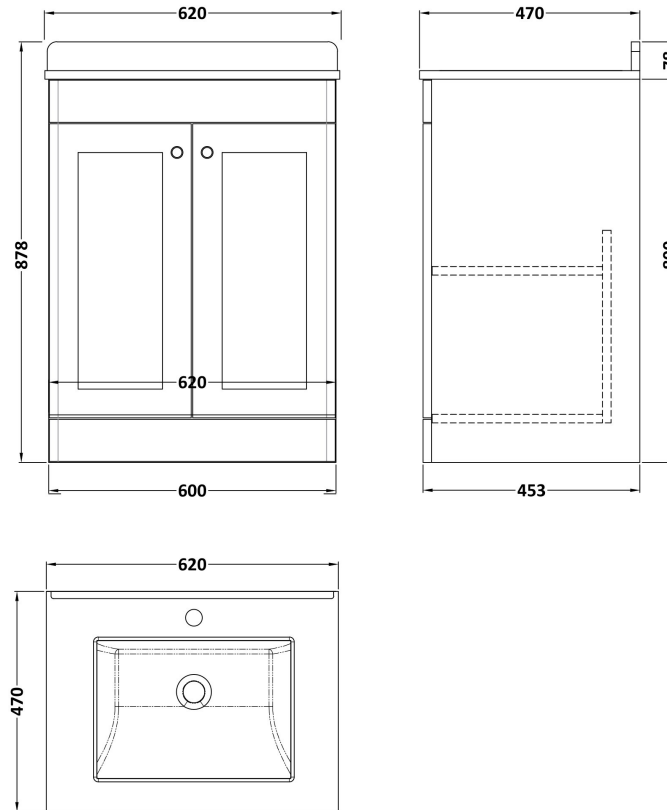

Sales Code: CLC125WS1

Description: 600 F/S 2-Door Unit & Marble Top 1Th

Packaging Details

Barcode: 5056678416679

Sales Code: CLA125

Description: 600 F/S 2-Door Unit (800X600x453)

Product Dimensions

Height (mm):	800
Width (mm):	600
Depth (mm):	453
Nett Weight (kg):	25.3

Packaging Dimensions

Height (mm):	835
Width (mm):	625
Depth (mm):	480
Gross Weight (kg):	25.8

Packaging Data

Box Colour:	Brown Cardboard Box
Box Qty:	1
Label Size:	100 x 50
Label Colour:	White Label
Label Qty:	2

Sales Code: LSM222

Description: 600 Single Bowl Marble Top 1Th

Product Dimensions

Height (mm):	268
Width (mm):	620
Depth (mm):	463
Nett Weight (kg):	13.5

Packaging Dimensions

Height (mm):	310
Width (mm):	700
Depth (mm):	550
Gross Weight (kg):	14

Packaging Data

Box Colour:	White Cardboard Box
Box Qty:	1
Label Size:	100 x 50
Label Colour:	White Label
Label Qty:	2

Outer Box Dimensions (If Applicable)

Height (mm):	
Width (mm):	
Depth (mm):	
Gross Weight (kg):	
Barcode:	5056462655864