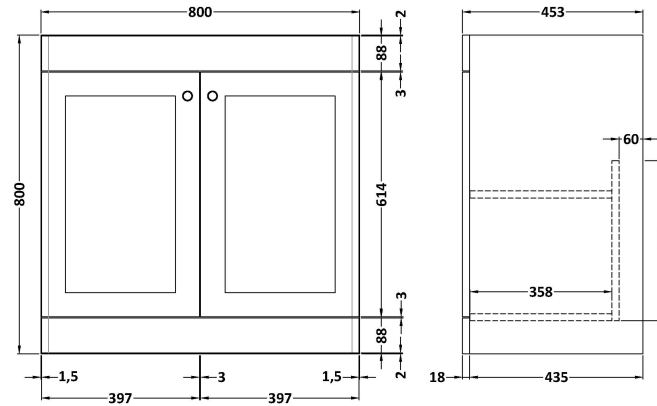

Sales Code: CLC1426BR1

Description: 800 F/S 2-Door Unit & Marble Top 1Th

Packaging Details

Barcode: 5056678417065

Sales Code: CLA1426

Description: 800 F/S 2-Door Unit (800X800 X453)

Product Dimensions

Height (mm):	800
Width (mm):	800
Depth (mm):	453
Nett Weight (kg):	30.5

Packaging Dimensions

Height (mm):	835
Width (mm):	825
Depth (mm):	480
Gross Weight (kg):	31

Packaging Data

Box Colour:	Brown Cardboard Box
Box Qty:	1
Label Size:	100 x 50
Label Colour:	White Label
Label Qty:	2

Sales Code: LOM227

Description: 800 Single Bowl Marble Top 1Th

Product Dimensions

Height (mm):	268
Width (mm):	820
Depth (mm):	463
Nett Weight (kg):	18

Packaging Dimensions

Height (mm):	310
Width (mm):	900
Depth (mm):	550
Gross Weight (kg):	18.5

Packaging Data

Box Colour:	White Cardboard Box
Box Qty:	1
Label Size:	100 x 50
Label Colour:	White Label
Label Qty:	2

Outer Box Dimensions (If Applicable)

Height (mm):	
Width (mm):	
Depth (mm):	
Gross Weight (kg):	
Barcode:	5056211819028