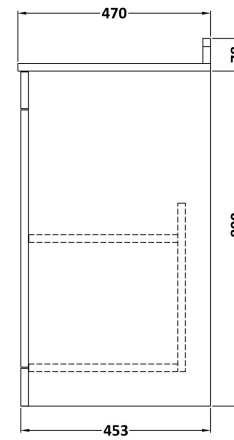

Sales Code: CLC1426BR1

Description: 800 F/S 2-Door Unit & Marble Top 1Th

Packaging Details

Barcode: 5056678417065

Sales Code: CLA1426

Description: 800 F/S 2-Door Unit (800X800 X453)

Product Dimensions

Height (mm):	800
Width (mm):	800
Depth (mm):	453
Nett Weight (kg):	30.5

Packaging Dimensions

Height (mm):	835
Width (mm):	825
Depth (mm):	480
Gross Weight (kg):	31

Packaging Data

Box Colour:	Brown Cardboard Box
Box Qty:	1
Label Size:	100 x 50
Label Colour:	White Label
Label Qty:	2

Sales Code: LOM227

Description: 800 Single Bowl Marble Top 1Th

Product Dimensions

Height (mm):	268
Width (mm):	820
Depth (mm):	463
Nett Weight (kg):	18

Packaging Dimensions

Height (mm):	310
Width (mm):	900
Depth (mm):	550
Gross Weight (kg):	18.5

Packaging Data

Box Colour:	White Cardboard Box
Box Qty:	1
Label Size:	100 x 50
Label Colour:	White Label
Label Qty:	2

Outer Box Dimensions (If Applicable)

Height (mm):	
Width (mm):	
Depth (mm):	
Gross Weight (kg):	
Barcode:	5056211819028