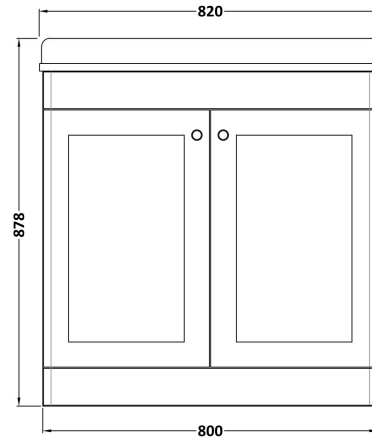

Sales Code: CLC1426BR1

Description: 800 F/S 2-Door Unit & Marble Top 1Th

Packaging Details

Barcode: 5056678417065

Sales Code: CLA1426

Description: 800 F/S 2-Door Unit (800X800 X453)

Product Dimensions

Height (mm):	800
Width (mm):	800
Depth (mm):	453
Nett Weight (kg):	30.5

Packaging Dimensions

Height (mm):	835
Width (mm):	825
Depth (mm):	480
Gross Weight (kg):	31

Packaging Data

Box Colour:	Brown Cardboard Box
Box Qty:	1
Label Size:	100 x 50
Label Colour:	White Label
Label Qty:	2

Outer Box Dimensions (If Applicable)

Height (mm):	
Width (mm):	
Depth (mm):	
Gross Weight (kg):	
Barcode:	5056462643212

Product Details

Country of Origin:	China
Fitting Instruction:	No
CE & UKCA:	N/A
FSC Certified Materials:	Yes
Colour:	Satin Anthracite
Construction Method:	Cam & Wood Dowel
Construction Type:	Rigid
Cabinet Finish:	MFC Painted Matt
Fascia Finish:	Mdf Painted Matt
Cabinet Thickness (mm):	18
Fascia Thickness (mm):	18
Drawer Included:	No
Drawer Type:	Not Applicable
No of Shelves:	1
Hinge Type:	95 Degree Clip-On Soft Close
Hinge Included:	Yes, Supplied
Adjustable Legs:	No, Not Required
Fixings Included:	Yes
Handle Style:	Traditional
Waste Shroud:	Not Applicable
Handle Included:	Yes, Supplied
Handle Type:	Knob

Sales Code: LOM227

Description: 800 Single Bowl Marble Top 1Th

Product Dimensions

Height (mm):	268
Width (mm):	820
Depth (mm):	463
Nett Weight (kg):	18

Packaging Dimensions

Height (mm):	310
Width (mm):	900
Depth (mm):	550
Gross Weight (kg):	18.5