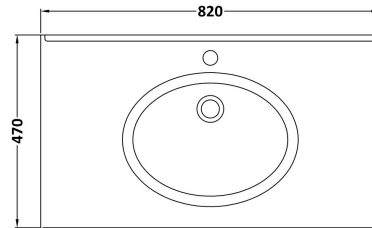

Sales Code: CLC1426BR1

Description: 800 F/S 2-Door Unit & Marble Top 1Th

Packaging Details

Barcode: 5056678417065

Sales Code: CLA1426

Description: 800 F/S 2-Door Unit (800X800 X453)

Product Dimensions

Height (mm):	800
Width (mm):	800
Depth (mm):	453
Nett Weight (kg):	30.5

Packaging Dimensions

Height (mm):	835
Width (mm):	825
Depth (mm):	480
Gross Weight (kg):	31

Packaging Data

Box Colour:	Brown Cardboard Box
Box Qty:	1
Label Size:	100 x 50
Label Colour:	White Label
Label Qty:	2

Sales Code: LOM227

Description: 800 Single Bowl Marble Top 1Th

Product Dimensions

Height (mm):	268
Width (mm):	820
Depth (mm):	463
Nett Weight (kg):	18

Packaging Dimensions

Height (mm):	310
Width (mm):	900
Depth (mm):	550
Gross Weight (kg):	18.5

Packaging Data

Box Colour:	White Cardboard Box
Box Qty:	1
Label Size:	100 x 50
Label Colour:	White Label
Label Qty:	2

Outer Box Dimensions (If Applicable)

Height (mm):	
Width (mm):	
Depth (mm):	
Gross Weight (kg):	
Barcode:	5056211819028