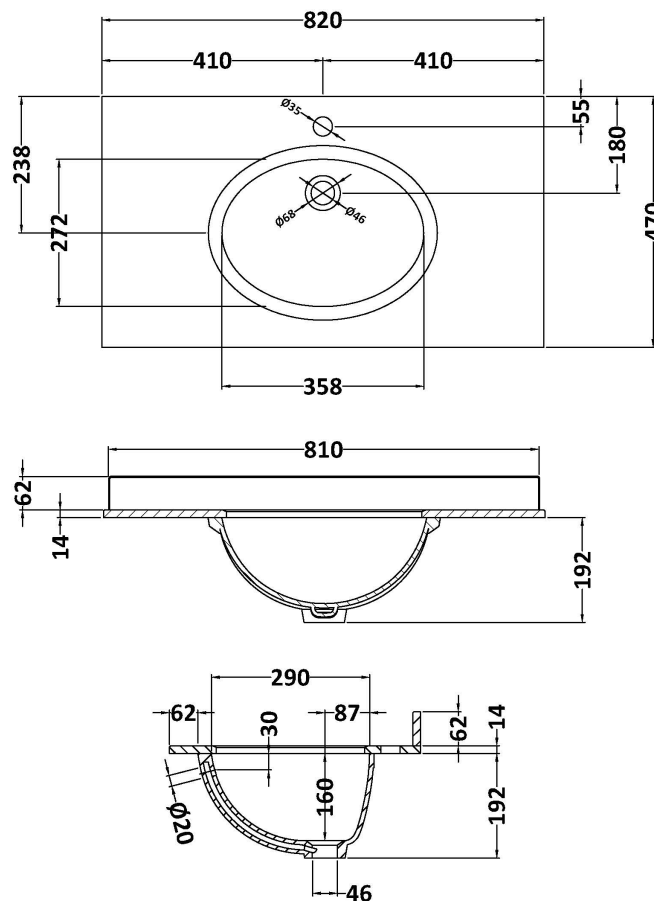

Packaging Dimensions

Height (mm):	835
Width (mm):	825
Depth (mm):	480
Gross Weight (kg):	31

Packaging Data

Box Colour:	Brown Cardboard Box
Box Qty:	1
Label Size:	100 x 50
Label Colour:	White Label
Label Qty:	2

Outer Box Dimensions (If Applicable)

Height (mm):	
Width (mm):	
Depth (mm):	
Gross Weight (kg):	
Barcode:	5056462643212

Product Details

Country of Origin:	China
Fitting Instruction:	No
CE & UKCA:	N/A
FSC Certified Materials:	Yes
Colour:	Satin Anthracite
Construction Method:	Cam & Wood Dowel
Construction Type:	Rigid
Cabinet Finish:	MFC Painted Matt
Fascia Finish:	Mdf Painted Matt
Cabinet Thickness (mm):	18
Fascia Thickness (mm):	18
Drawer Included:	No
Drawer Type:	Not Applicable
No of Shelves:	1
Hinge Type:	95 Degree Clip-On Soft Close
Hinge Included:	Yes, Supplied
Adjustable Legs:	No, Not Required
Fixings Included:	Yes
Handle Style:	Traditional
Waste Shroud:	Not Applicable
Handle Included:	Yes, Supplied
Handle Type:	Knob

Sales Code: LOM227

Description: 800 Single Bowl Marble Top 1Th

Product Dimensions

Height (mm):	268
Width (mm):	820
Depth (mm):	463
Nett Weight (kg):	18

Packaging Dimensions

Height (mm):	310
Width (mm):	900
Depth (mm):	550
Gross Weight (kg):	18.5

Packaging Data

Box Colour:	White Cardboard Box
Box Qty:	1
Label Size:	100 x 50
Label Colour:	White Label
Label Qty:	2

Outer Box Dimensions (If Applicable)

Height (mm):	
Width (mm):	
Depth (mm):	
Gross Weight (kg):	
Barcode:	5056211819028