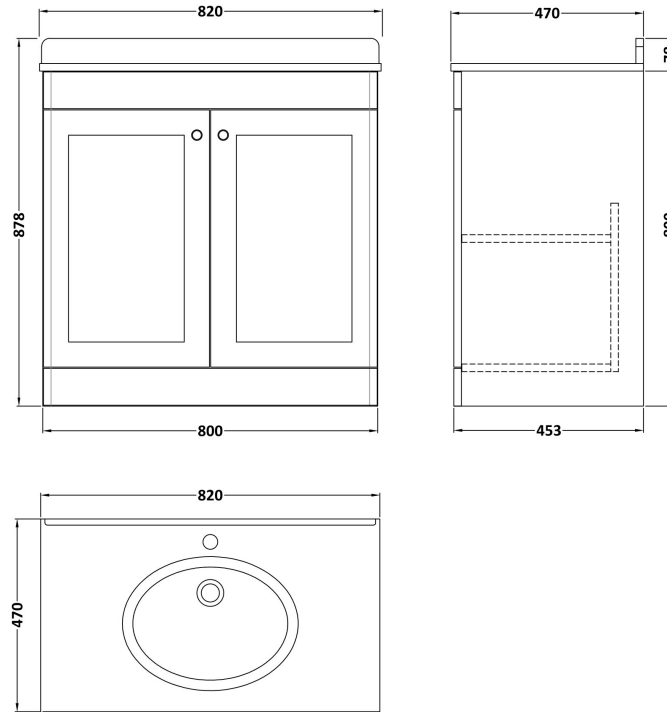

Sales Code: CLC226BR1

Description: 800 F/S 2-Door Unit & Marble Top 1Th

Packaging Details

Barcode: 5056678417041

Sales Code: CLA226

Description: 800 F/S 2-Door Unit (800X800 X453)

Product Dimensions

Height (mm):	800
Width (mm):	800
Depth (mm):	453
Nett Weight (kg):	30.5

Packaging Dimensions

Height (mm):	835
Width (mm):	825
Depth (mm):	480
Gross Weight (kg):	31

Packaging Data

Box Colour:	Brown Cardboard Box
Box Qty:	1
Label Size:	100 x 50
Label Colour:	White Label
Label Qty:	2

Sales Code: LOM227

Description: 800 Single Bowl Marble Top 1Th

Product Dimensions

Height (mm):	268
Width (mm):	820
Depth (mm):	463
Nett Weight (kg):	18

Packaging Dimensions

Height (mm):	310
Width (mm):	900
Depth (mm):	550
Gross Weight (kg):	18.5

Packaging Data

Box Colour:	White Cardboard Box
Box Qty:	1
Label Size:	100 x 50
Label Colour:	White Label
Label Qty:	2

Outer Box Dimensions (If Applicable)

Height (mm):	
Width (mm):	
Depth (mm):	
Gross Weight (kg):	
Barcode:	5056211819028