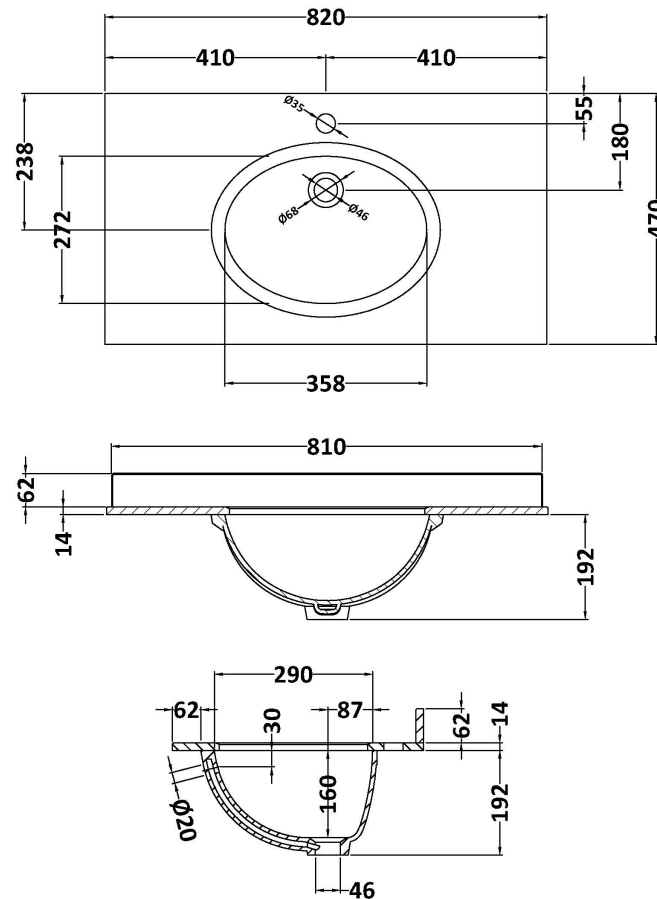

Packaging Dimensions

Height (mm):	835
Width (mm):	825
Depth (mm):	480
Gross Weight (kg):	31

Packaging Data

Box Colour:	Brown Cardboard Box
Box Qty:	1
Label Size:	100 x 50
Label Colour:	White Label
Label Qty:	2

Outer Box Dimensions (If Applicable)

Height (mm):	
Width (mm):	
Depth (mm):	
Gross Weight (kg):	
Barcode:	5056462643199

Product Details

Country of Origin:	China
Fitting Instruction:	No
CE & UKCA:	N/A
FSC Certified Materials:	Yes
Colour:	Satin Grey
Construction Method:	Cam & Wood Dowel
Construction Type:	Rigid
Cabinet Finish:	MFC Painted Matt
Fascia Finish:	Mdf Painted Matt
Cabinet Thickness (mm):	18
Fascia Thickness (mm):	18
Drawer Included:	No
Drawer Type:	Not Applicable
No of Shelves:	1
Hinge Type:	95 Degree Clip-On Soft Close
Hinge Included:	Yes, Supplied
Adjustable Legs:	No, Not Required
Fixings Included:	Yes
Handle Style:	Traditional
Waste Shroud:	Not Applicable
Handle Included:	Yes, Supplied
Handle Type:	Knob

Sales Code: LOM227

Description: 800 Single Bowl Marble Top 1Th

Product Dimensions

Height (mm):	268
Width (mm):	820
Depth (mm):	463
Nett Weight (kg):	18

Packaging Dimensions

Height (mm):	310
Width (mm):	900
Depth (mm):	550
Gross Weight (kg):	18.5

Packaging Data

Box Colour:	White Cardboard Box
Box Qty:	1
Label Size:	100 x 50
Label Colour:	White Label
Label Qty:	2

Outer Box Dimensions (If Applicable)

Height (mm):	
Width (mm):	
Depth (mm):	
Gross Weight (kg):	
Barcode:	5056211819028