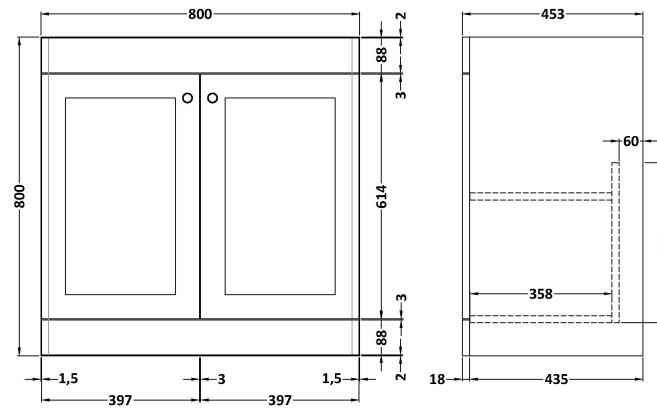

Sales Code: CLC226BR1

Description: 800 F/S 2-Door Unit & Marble Top 1Th

Packaging Details

Barcode: 5056678417041

Sales Code: CLA226

Description: 800 F/S 2-Door Unit (800X800 X453)

Product Dimensions

Height (mm):	800
Width (mm):	800
Depth (mm):	453
Nett Weight (kg):	30.5

Packaging Dimensions

Height (mm):	835
Width (mm):	825
Depth (mm):	480
Gross Weight (kg):	31

Packaging Data

Box Colour:	Brown Cardboard Box
Box Qty:	1
Label Size:	100 x 50
Label Colour:	White Label
Label Qty:	2

Sales Code: LOM227

Description: 800 Single Bowl Marble Top 1Th

Product Dimensions

Height (mm):	268
Width (mm):	820
Depth (mm):	463
Nett Weight (kg):	18

Packaging Dimensions

Height (mm):	310
Width (mm):	900
Depth (mm):	550
Gross Weight (kg):	18.5

Packaging Data

Box Colour:	White Cardboard Box
Box Qty:	1
Label Size:	100 x 50
Label Colour:	White Label
Label Qty:	2

Outer Box Dimensions (If Applicable)

Height (mm):	
Width (mm):	
Depth (mm):	
Gross Weight (kg):	
Barcode:	5056211819028