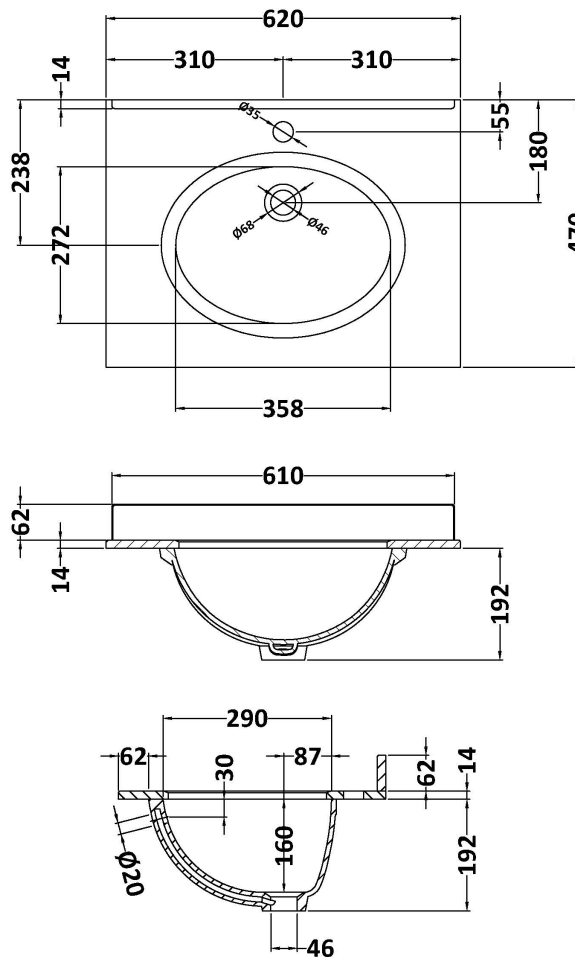

### Product Dimensions

Height (mm):	800
Width (mm):	600
Depth (mm):	453
Nett Weight (kg):	25.3

### Packaging Dimensions

Height (mm):	835
Width (mm):	625
Depth (mm):	480
Gross Weight (kg):	25.8

### Outer Box Dimensions (If Applicable)

Height (mm):	
Width (mm):	
Depth (mm):	
Gross Weight (kg):	
Barcode:	5056462643175

### Product Dimensions

Height (mm):	268
Width (mm):	620
Depth (mm):	463
Nett Weight (kg):	13.5