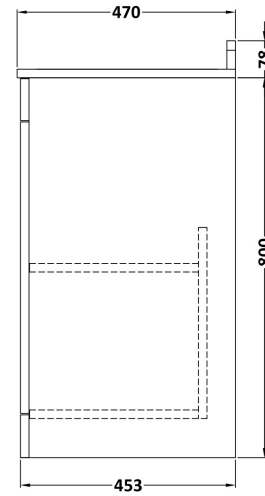

Sales Code: CLC1425GR1

Description: 600 F/S 2-Door Unit & Marble Top 1Th

Packaging Details

Barcode: 5056678416907