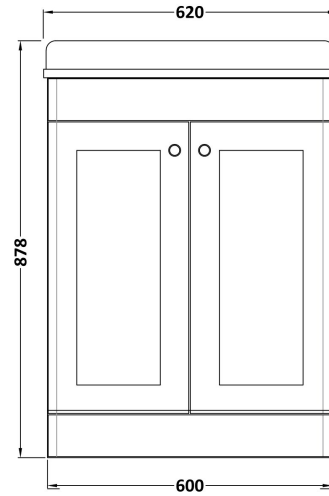

Sales Code: CLC1425GR1

Description: 600 F/S 2-Door Unit & Marble Top 1Th

Packaging Details

Barcode: 5056678416907