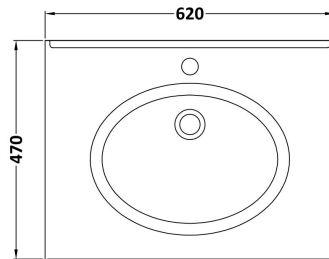

Sales Code: CLC825GR1

Description: 600 F/S 2-Door Unit & Marble Top 1Th

Packaging Details

Barcode: 5056678416891

Sales Code: CLA825

Description: 600 F/S 2-Door Unit (800X600x453)

Product Dimensions

Height (mm):	800
Width (mm):	600
Depth (mm):	453
Nett Weight (kg):	25.3

Packaging Dimensions

Height (mm):	835
Width (mm):	625
Depth (mm):	480
Gross Weight (kg):	25.8

Packaging Data

Box Colour:	Brown Cardboard Box
Box Qty:	1
Label Size:	100 x 50
Label Colour:	White Label
Label Qty:	2

Outer Box Dimensions (If Applicable)

Height (mm):	
Width (mm):	
Depth (mm):	
Gross Weight (kg):	
Barcode:	5056462643168

Product Details

Country of Origin:	China
Fitting Instruction:	No
CE & UKCA:	N/A
FSC Certified Materials:	Yes
Colour:	Satin Green
Construction Method:	Cam & Wood Dowel
Construction Type:	Rigid
Cabinet Finish:	MFC Painted Matt
Fascia Finish:	Mdf Painted Matt
Cabinet Thickness (mm):	18
Fascia Thickness (mm):	18
Drawer Included:	No
Drawer Type:	Not Applicable
No of Shelves:	1
Hinge Type:	95 Degree Clip-On Soft Close
Hinge Included:	Yes, Supplied
Adjustable Legs:	No, Not Required
Fixings Included:	Yes
Handle Style:	Traditional
Waste Shroud:	Not Applicable
Handle Included:	Yes, Supplied
Handle Type:	Knob

Sales Code: LOM223

Description: 600 Single Bowl Marble Top 1Th

Product Dimensions

Height (mm):	268
Width (mm):	620
Depth (mm):	463
Nett Weight (kg):	13.5

Packaging Dimensions

Height (mm):	310
Width (mm):	700
Depth (mm):	550
Gross Weight (kg):	14