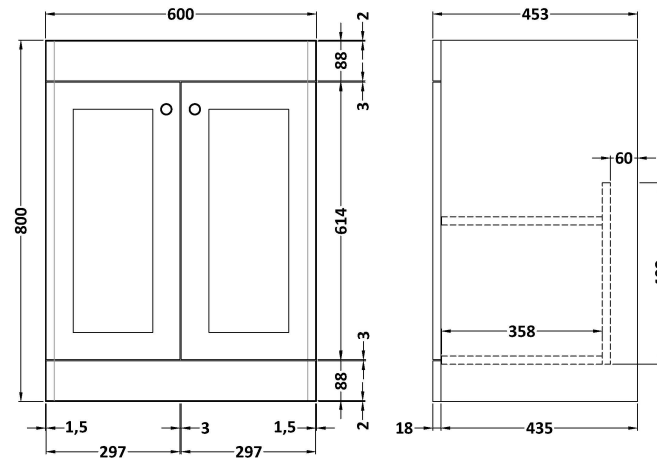

Sales Code: CLC825GR1

Description: 600 F/S 2-Door Unit & Marble Top 1Th

Packaging Details

Barcode: 5056678416891

Sales Code: CLA825

Description: 600 F/S 2-Door Unit (800X600x453)

Product Dimensions

Height (mm):	800
Width (mm):	600
Depth (mm):	453
Nett Weight (kg):	25.3

Packaging Dimensions

Height (mm):	835
Width (mm):	625
Depth (mm):	480
Gross Weight (kg):	25.8

Packaging Data

Box Colour:	Brown Cardboard Box
Box Qty:	1
Label Size:	100 x 50
Label Colour:	White Label
Label Qty:	2

Sales Code: LOM223

Description: 600 Single Bowl Marble Top 1Th

Product Dimensions

Height (mm):	268
Width (mm):	620
Depth (mm):	463
Nett Weight (kg):	13.5

Packaging Dimensions

Height (mm):	310
Width (mm):	700
Depth (mm):	550
Gross Weight (kg):	14

Packaging Data

Box Colour:	White Cardboard Box
Box Qty:	1
Label Size:	100 x 50
Label Colour:	White Label
Label Qty:	2

Outer Box Dimensions (If Applicable)

Height (mm):	
Width (mm):	
Depth (mm):	
Gross Weight (kg):	
Barcode:	5056211818984