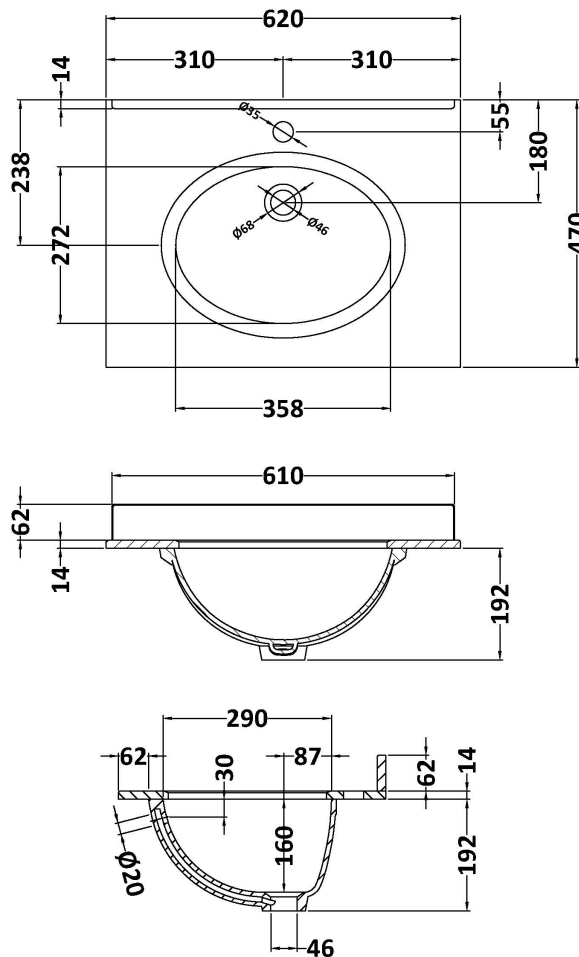

Packaging Dimensions

Height (mm):	835
Width (mm):	625
Depth (mm):	480
Gross Weight (kg):	25.8

Packaging Data

Box Colour:	Brown Cardboard Box
Box Qty:	1
Label Size:	100 x 50
Label Colour:	White Label
Label Qty:	2

Outer Box Dimensions (If Applicable)

Height (mm):	
Width (mm):	
Depth (mm):	
Gross Weight (kg):	
Barcode:	5056462643168

Product Details

Country of Origin:	China
Fitting Instruction:	No
CE & UKCA:	N/A
FSC Certified Materials:	Yes
Colour:	Satin Green
Construction Method:	Cam & Wood Dowel
Construction Type:	Rigid
Cabinet Finish:	MFC Painted Matt
Fascia Finish:	Mdf Painted Matt
Cabinet Thickness (mm):	18
Fascia Thickness (mm):	18
Drawer Included:	No
Drawer Type:	Not Applicable
No of Shelves:	1
Hinge Type:	95 Degree Clip-On Soft Close
Hinge Included:	Yes, Supplied
Adjustable Legs:	No, Not Required
Fixings Included:	Yes
Handle Style:	Traditional
Waste Shroud:	Not Applicable
Handle Included:	Yes, Supplied
Handle Type:	Knob

Sales Code: LOM223

Description: 600 Single Bowl Marble Top 1Th

Product Dimensions

Height (mm):	268
Width (mm):	620
Depth (mm):	463
Nett Weight (kg):	13.5

Packaging Dimensions

Height (mm):	310
Width (mm):	700
Depth (mm):	550
Gross Weight (kg):	14

Packaging Data

Box Colour:	White Cardboard Box
Box Qty:	1
Label Size:	100 x 50
Label Colour:	White Label
Label Qty:	2

Outer Box Dimensions (If Applicable)

Height (mm):	
Width (mm):	
Depth (mm):	
Gross Weight (kg):	
Barcode:	5056211818984