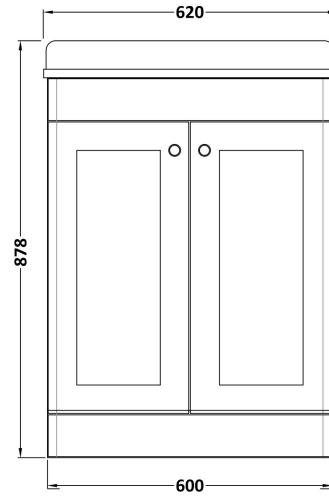

Sales Code: CLC825GR1

Description: 600 F/S 2-Door Unit & Marble Top 1Th

Packaging Details

Barcode: 5056678416891

Sales Code: CLA825

Description: 600 F/S 2-Door Unit (800X600x453)

Product Dimensions

Height (mm):	800
Width (mm):	600
Depth (mm):	453
Nett Weight (kg):	25.3

Packaging Dimensions

Height (mm):	835
Width (mm):	625
Depth (mm):	480
Gross Weight (kg):	25.8

Packaging Data

Box Colour:	Brown Cardboard Box
Box Qty:	1
Label Size:	100 x 50
Label Colour:	White Label
Label Qty:	2

Sales Code: LOM223

Description: 600 Single Bowl Marble Top 1Th

Product Dimensions

Height (mm):	268
Width (mm):	620
Depth (mm):	463
Nett Weight (kg):	13.5

Packaging Dimensions

Height (mm):	310
Width (mm):	700
Depth (mm):	550
Gross Weight (kg):	14

Packaging Data

Box Colour:	White Cardboard Box
Box Qty:	1
Label Size:	100 x 50
Label Colour:	White Label
Label Qty:	2

Outer Box Dimensions (If Applicable)

Height (mm):	
Width (mm):	
Depth (mm):	
Gross Weight (kg):	
Barcode:	5056211818984