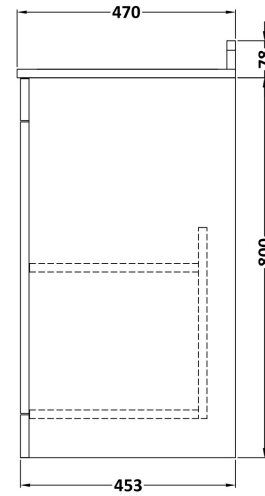

Sales Code: CLC825GR1

Description: 600 F/S 2-Door Unit & Marble Top 1Th

Packaging Details

Barcode: 5056678416891

Sales Code: CLA825

Description: 600 F/S 2-Door Unit (800X600x453)

Product Dimensions

Height (mm):	800
Width (mm):	600
Depth (mm):	453
Nett Weight (kg):	25.3

Packaging Dimensions

Height (mm):	835
Width (mm):	625
Depth (mm):	480
Gross Weight (kg):	25.8

Packaging Data

Box Colour:	Brown Cardboard Box
Box Qty:	1
Label Size:	100 x 50
Label Colour:	White Label
Label Qty:	2

Sales Code: LOM223

Description: 600 Single Bowl Marble Top 1Th

Product Dimensions

Height (mm):	268
Width (mm):	620
Depth (mm):	463
Nett Weight (kg):	13.5

Packaging Dimensions

Height (mm):	310
Width (mm):	700
Depth (mm):	550
Gross Weight (kg):	14

Packaging Data

Box Colour:	White Cardboard Box
Box Qty:	1
Label Size:	100 x 50
Label Colour:	White Label
Label Qty:	2

Outer Box Dimensions (If Applicable)

Height (mm):	
Width (mm):	
Depth (mm):	
Gross Weight (kg):	
Barcode:	5056211818984