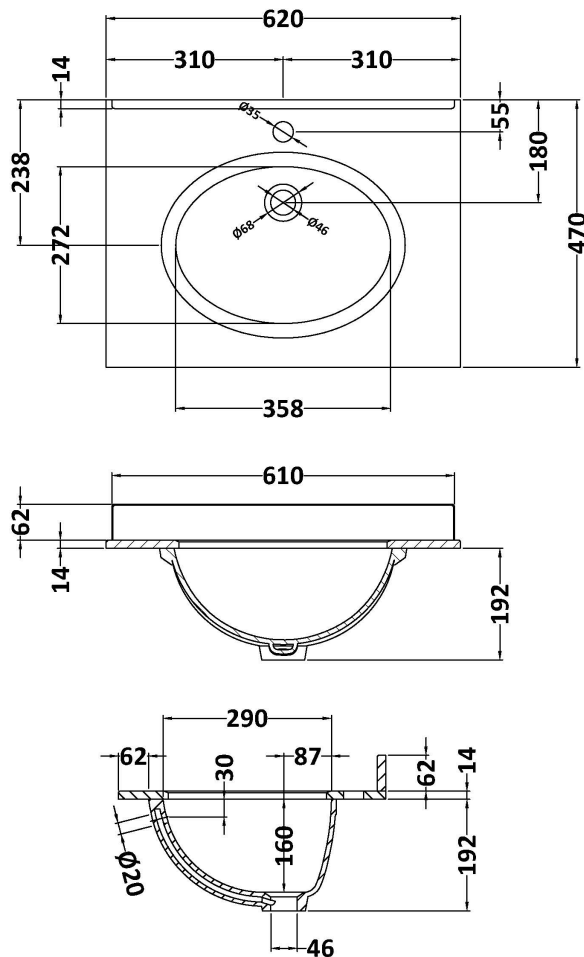

### Product Dimensions

Height (mm):	800
Width (mm):	600
Depth (mm):	453
Nett Weight (kg):	25.3

### Packaging Dimensions

Height (mm):	835
Width (mm):	625
Depth (mm):	480
Gross Weight (kg):	25.8

### Outer Box Dimensions (If Applicable)

Height (mm):	
Width (mm):	
Depth (mm):	
Gross Weight (kg):	
Barcode:	5056462643144

### Product Dimensions

Height (mm):	268
Width (mm):	620
Depth (mm):	463
Nett Weight (kg):	13.5