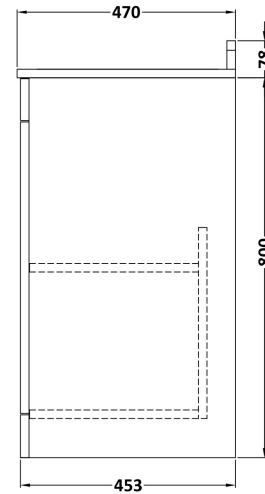

Sales Code: CLC125GR1

Description: 600 F/S 2-Door Unit & Marble Top 1Th

Packaging Details

Barcode: 5056678416877