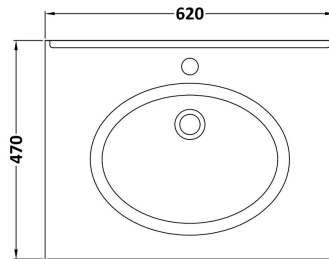

Sales Code: CLC125GR1

Description: 600 F/S 2-Door Unit & Marble Top 1Th

Packaging Details

Barcode: 5056678416877