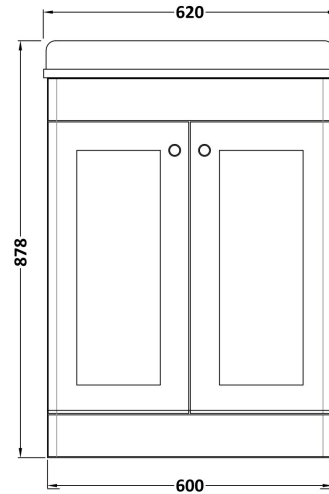

Sales Code: CLC125GR1

Description: 600 F/S 2-Door Unit & Marble Top 1Th

Packaging Details

Barcode: 5056678416877