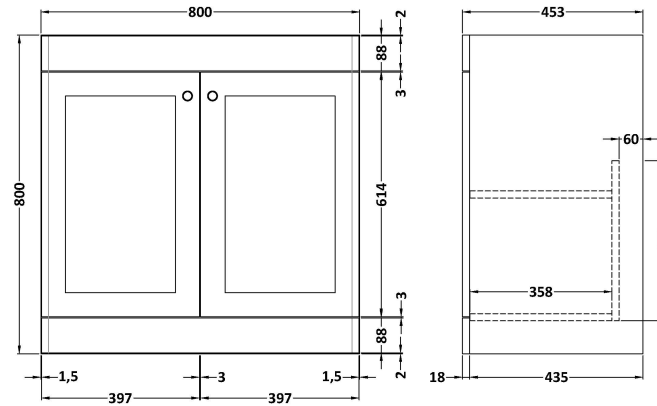

Sales Code: CLC1426GR1

Description: 800 F/S 2-Door Unit & Marble Top 1Th

Packaging Details

Barcode: 5056678417027

Sales Code: CLA1426

Description: 800 F/S 2-Door Unit (800X800 X453)

Product Dimensions

Height (mm):	800
Width (mm):	800
Depth (mm):	453
Nett Weight (kg):	30.5

Packaging Dimensions

Height (mm):	835
Width (mm):	825
Depth (mm):	480
Gross Weight (kg):	31

Packaging Data

Box Colour:	Brown Cardboard Box
Box Qty:	1
Label Size:	100 x 50
Label Colour:	White Label
Label Qty:	2

Sales Code: LOM229

Description: 800 Single Bowl Marble Top 1Th

Product Dimensions

Height (mm):	268
Width (mm):	820
Depth (mm):	463
Nett Weight (kg):	18

Packaging Dimensions

Height (mm):	310
Width (mm):	900
Depth (mm):	550
Gross Weight (kg):	18.5

Packaging Data

Box Colour:	White Cardboard Box
Box Qty:	1
Label Size:	100 x 50
Label Colour:	White Label
Label Qty:	2

Outer Box Dimensions (If Applicable)

Height (mm):	
Width (mm):	
Depth (mm):	
Gross Weight (kg):	
Barcode:	5056211819042