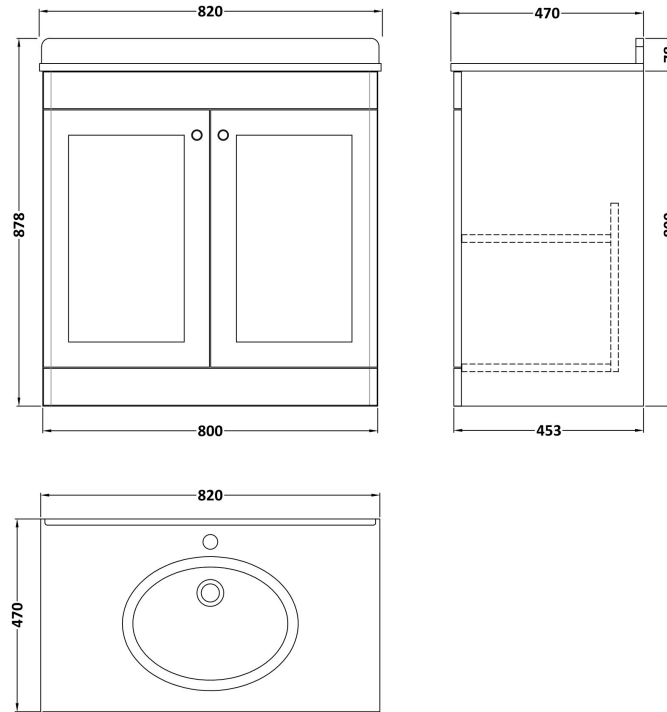

Sales Code: CLC1426GR1

Description: 800 F/S 2-Door Unit & Marble Top 1Th

Packaging Details

Barcode: 5056678417027

Sales Code: CLA1426

Description: 800 F/S 2-Door Unit (800X800 X453)

Product Dimensions

Height (mm):	800
Width (mm):	800
Depth (mm):	453
Nett Weight (kg):	30.5

Packaging Dimensions

Height (mm):	835
Width (mm):	825
Depth (mm):	480
Gross Weight (kg):	31

Packaging Data

Box Colour:	Brown Cardboard Box
Box Qty:	1
Label Size:	100 x 50
Label Colour:	White Label
Label Qty:	2

Sales Code: LOM229

Description: 800 Single Bowl Marble Top 1Th

Product Dimensions

Height (mm):	268
Width (mm):	820
Depth (mm):	463
Nett Weight (kg):	18

Packaging Dimensions

Height (mm):	310
Width (mm):	900
Depth (mm):	550
Gross Weight (kg):	18.5

Packaging Data

Box Colour:	White Cardboard Box
Box Qty:	1
Label Size:	100 x 50
Label Colour:	White Label
Label Qty:	2

Outer Box Dimensions (If Applicable)

Height (mm):	
Width (mm):	
Depth (mm):	
Gross Weight (kg):	
Barcode:	5056211819042