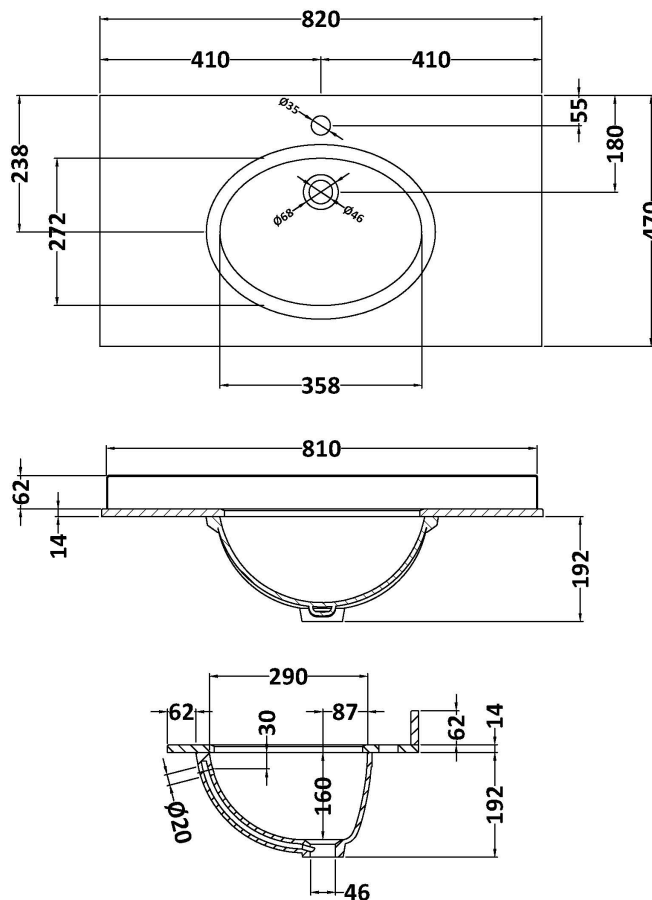

Packaging Dimensions

Height (mm):	835
Width (mm):	825
Depth (mm):	480
Gross Weight (kg):	31

Packaging Data

Box Colour:	Brown Cardboard Box
Box Qty:	1
Label Size:	100 x 50
Label Colour:	White Label
Label Qty:	2

Outer Box Dimensions (If Applicable)

Height (mm):	
Width (mm):	
Depth (mm):	
Gross Weight (kg):	
Barcode:	5056462643212

Product Details

Country of Origin:	China
Fitting Instruction:	No
CE & UKCA:	N/A
FSC Certified Materials:	Yes
Colour:	Satin Anthracite
Construction Method:	Cam & Wood Dowel
Construction Type:	Rigid
Cabinet Finish:	MFC Painted Matt
Fascia Finish:	Mdf Painted Matt
Cabinet Thickness (mm):	18
Fascia Thickness (mm):	18
Drawer Included:	No
Drawer Type:	Not Applicable
No of Shelves:	1
Hinge Type:	95 Degree Clip-On Soft Close
Hinge Included:	Yes, Supplied
Adjustable Legs:	No, Not Required
Fixings Included:	Yes
Handle Style:	Traditional
Waste Shroud:	Not Applicable
Handle Included:	Yes, Supplied
Handle Type:	Knob

Sales Code: LOM229

Description: 800 Single Bowl Marble Top 1Th

Product Dimensions

Height (mm):	268
Width (mm):	820
Depth (mm):	463
Nett Weight (kg):	18

Packaging Dimensions

Height (mm):	310
Width (mm):	900
Depth (mm):	550
Gross Weight (kg):	18.5

Packaging Data

Box Colour:	White Cardboard Box
Box Qty:	1
Label Size:	100 x 50
Label Colour:	White Label
Label Qty:	2

Outer Box Dimensions (If Applicable)

Height (mm):	
Width (mm):	
Depth (mm):	
Gross Weight (kg):	
Barcode:	5056211819042