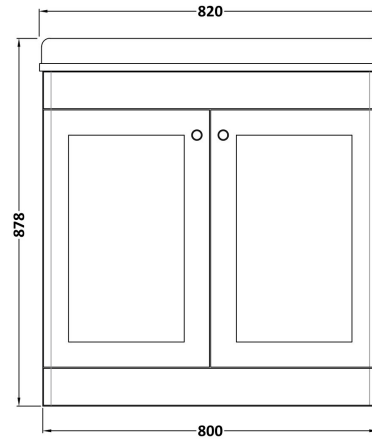

Sales Code: CLC226GR1

Description: 800 F/S 2-Door Unit & Marble Top 1Th

Packaging Details

Barcode: 5056678417003

Sales Code: CLA226

Description: 800 F/S 2-Door Unit (800X800 X453)

Product Dimensions

Height (mm):	800
Width (mm):	800
Depth (mm):	453
Nett Weight (kg):	30.5

Packaging Dimensions

Height (mm):	835
Width (mm):	825
Depth (mm):	480
Gross Weight (kg):	31

Packaging Data

Box Colour:	Brown Cardboard Box
Box Qty:	1
Label Size:	100 x 50
Label Colour:	White Label
Label Qty:	2

Outer Box Dimensions (If Applicable)

Height (mm):	
Width (mm):	
Depth (mm):	
Gross Weight (kg):	
Barcode:	5056462643199

Product Details

Country of Origin:	China
Fitting Instruction:	No
CE & UKCA:	N/A
FSC Certified Materials:	Yes
Colour:	Satin Grey
Construction Method:	Cam & Wood Dowel
Construction Type:	Rigid
Cabinet Finish:	MFC Painted Matt
Fascia Finish:	Mdf Painted Matt
Cabinet Thickness (mm):	18
Fascia Thickness (mm):	18
Drawer Included:	No
Drawer Type:	Not Applicable
No of Shelves:	1
Hinge Type:	95 Degree Clip-On Soft Close
Hinge Included:	Yes, Supplied
Adjustable Legs:	No, Not Required
Fixings Included:	Yes
Handle Style:	Traditional
Waste Shroud:	Not Applicable
Handle Included:	Yes, Supplied
Handle Type:	Knob

Sales Code: LOM229

Description: 800 Single Bowl Marble Top 1Th

Product Dimensions

Height (mm):	268
Width (mm):	820
Depth (mm):	463
Nett Weight (kg):	18

Packaging Dimensions

Height (mm):	310
Width (mm):	900
Depth (mm):	550
Gross Weight (kg):	18.5