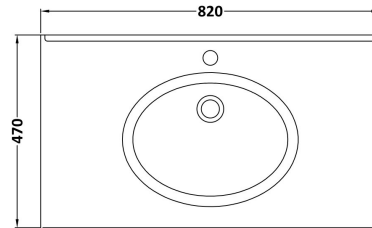

Sales Code: CLC226GR1

Description: 800 F/S 2-Door Unit & Marble Top 1Th

Packaging Details

Barcode: 5056678417003

Sales Code: CLA226

Description: 800 F/S 2-Door Unit (800X800 X453)

Product Dimensions

Height (mm):	800
Width (mm):	800
Depth (mm):	453
Nett Weight (kg):	30.5

Packaging Dimensions

Height (mm):	835
Width (mm):	825
Depth (mm):	480
Gross Weight (kg):	31

Packaging Data

Box Colour:	Brown Cardboard Box
Box Qty:	1
Label Size:	100 x 50
Label Colour:	White Label
Label Qty:	2

Sales Code: LOM229

Description: 800 Single Bowl Marble Top 1Th

Product Dimensions

Height (mm):	268
Width (mm):	820
Depth (mm):	463
Nett Weight (kg):	18

Packaging Dimensions

Height (mm):	310
Width (mm):	900
Depth (mm):	550
Gross Weight (kg):	18.5

Packaging Data

Box Colour:	White Cardboard Box
Box Qty:	1
Label Size:	100 x 50
Label Colour:	White Label
Label Qty:	2

Outer Box Dimensions (If Applicable)

Height (mm):	
Width (mm):	
Depth (mm):	
Gross Weight (kg):	
Barcode:	5056211819042