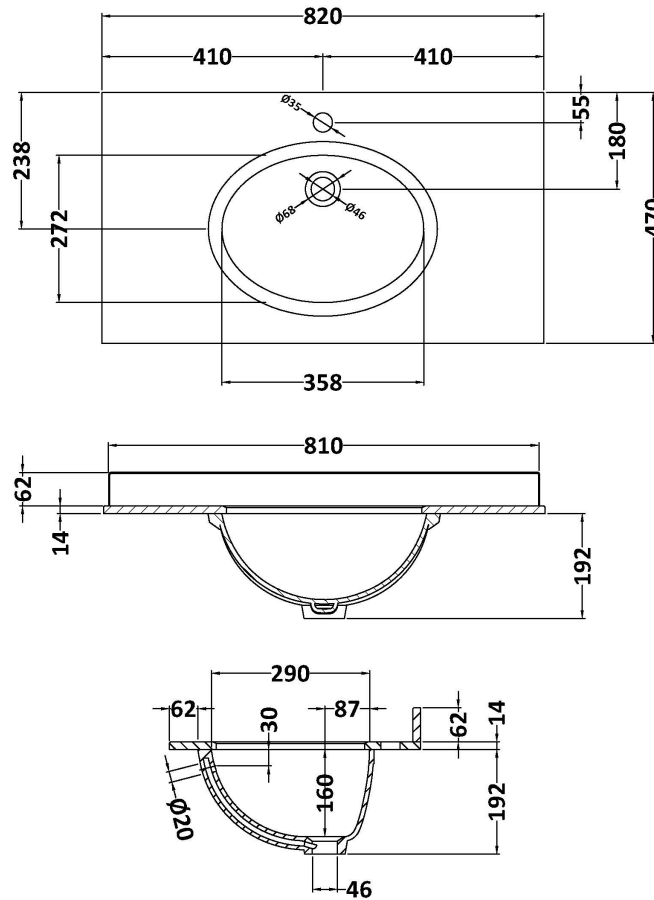

Packaging Dimensions

Height (mm):	835
Width (mm):	825
Depth (mm):	480
Gross Weight (kg):	31

Packaging Data

Box Colour:	Brown Cardboard Box
Box Qty:	1
Label Size:	100 x 50
Label Colour:	White Label
Label Qty:	2

Outer Box Dimensions (If Applicable)

Height (mm):	
Width (mm):	
Depth (mm):	
Gross Weight (kg):	
Barcode:	5056462643199

Product Details

Country of Origin:	China
Fitting Instruction:	No
CE & UKCA:	N/A
FSC Certified Materials:	Yes
Colour:	Satin Grey
Construction Method:	Cam & Wood Dowel
Construction Type:	Rigid
Cabinet Finish:	MFC Painted Matt
Fascia Finish:	Mdf Painted Matt
Cabinet Thickness (mm):	18
Fascia Thickness (mm):	18
Drawer Included:	No
Drawer Type:	Not Applicable
No of Shelves:	1
Hinge Type:	95 Degree Clip-On Soft Close
Hinge Included:	Yes, Supplied
Adjustable Legs:	No, Not Required
Fixings Included:	Yes
Handle Style:	Traditional
Waste Shroud:	Not Applicable
Handle Included:	Yes, Supplied
Handle Type:	Knob

Sales Code: LOM229

Description: 800 Single Bowl Marble Top 1Th

Product Dimensions

Height (mm):	268
Width (mm):	820
Depth (mm):	463
Nett Weight (kg):	18

Packaging Dimensions

Height (mm):	310
Width (mm):	900
Depth (mm):	550
Gross Weight (kg):	18.5

Packaging Data

Box Colour:	White Cardboard Box
Box Qty:	1
Label Size:	100 x 50
Label Colour:	White Label
Label Qty:	2

Outer Box Dimensions (If Applicable)

Height (mm):	
Width (mm):	
Depth (mm):	
Gross Weight (kg):	
Barcode:	5056211819042