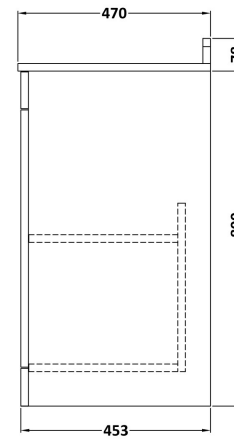

Sales Code: CLC226GR1

Description: 800 F/S 2-Door Unit & Marble Top 1Th

Packaging Details

Barcode: 5056678417003

Sales Code: CLA226

Description: 800 F/S 2-Door Unit (800X800 X453)

Product Dimensions

Height (mm):	800
Width (mm):	800
Depth (mm):	453
Nett Weight (kg):	30.5

Packaging Dimensions

Height (mm):	835
Width (mm):	825
Depth (mm):	480
Gross Weight (kg):	31

Packaging Data

Box Colour:	Brown Cardboard Box
Box Qty:	1
Label Size:	100 x 50
Label Colour:	White Label
Label Qty:	2

Sales Code: LOM229

Description: 800 Single Bowl Marble Top 1Th

Product Dimensions

Height (mm):	268
Width (mm):	820
Depth (mm):	463
Nett Weight (kg):	18

Packaging Dimensions

Height (mm):	310
Width (mm):	900
Depth (mm):	550
Gross Weight (kg):	18.5

Packaging Data

Box Colour:	White Cardboard Box
Box Qty:	1
Label Size:	100 x 50
Label Colour:	White Label
Label Qty:	2

Outer Box Dimensions (If Applicable)

Height (mm):	
Width (mm):	
Depth (mm):	
Gross Weight (kg):	
Barcode:	5056211819042