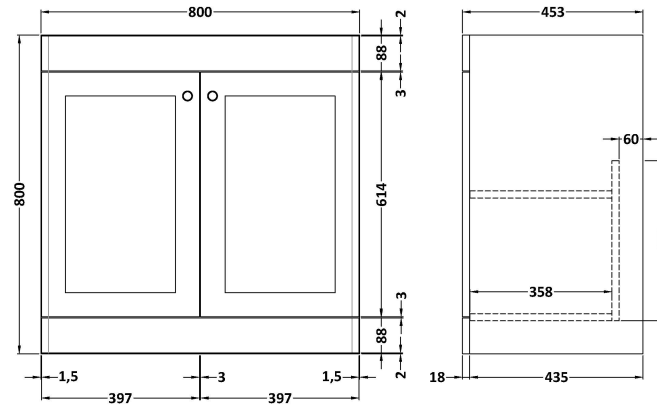

Sales Code: CLC226GR1

Description: 800 F/S 2-Door Unit & Marble Top 1Th

Packaging Details

Barcode: 5056678417003

Sales Code: CLA226

Description: 800 F/S 2-Door Unit (800X800 X453)

Product Dimensions

Height (mm):	800
Width (mm):	800
Depth (mm):	453
Nett Weight (kg):	30.5

Packaging Dimensions

Height (mm):	835
Width (mm):	825
Depth (mm):	480
Gross Weight (kg):	31

Packaging Data

Box Colour:	Brown Cardboard Box
Box Qty:	1
Label Size:	100 x 50
Label Colour:	White Label
Label Qty:	2

Sales Code: LOM229

Description: 800 Single Bowl Marble Top 1Th

Product Dimensions

Height (mm):	268
Width (mm):	820
Depth (mm):	463
Nett Weight (kg):	18

Packaging Dimensions

Height (mm):	310
Width (mm):	900
Depth (mm):	550
Gross Weight (kg):	18.5

Packaging Data

Box Colour:	White Cardboard Box
Box Qty:	1
Label Size:	100 x 50
Label Colour:	White Label
Label Qty:	2

Outer Box Dimensions (If Applicable)

Height (mm):	
Width (mm):	
Depth (mm):	
Gross Weight (kg):	
Barcode:	5056211819042