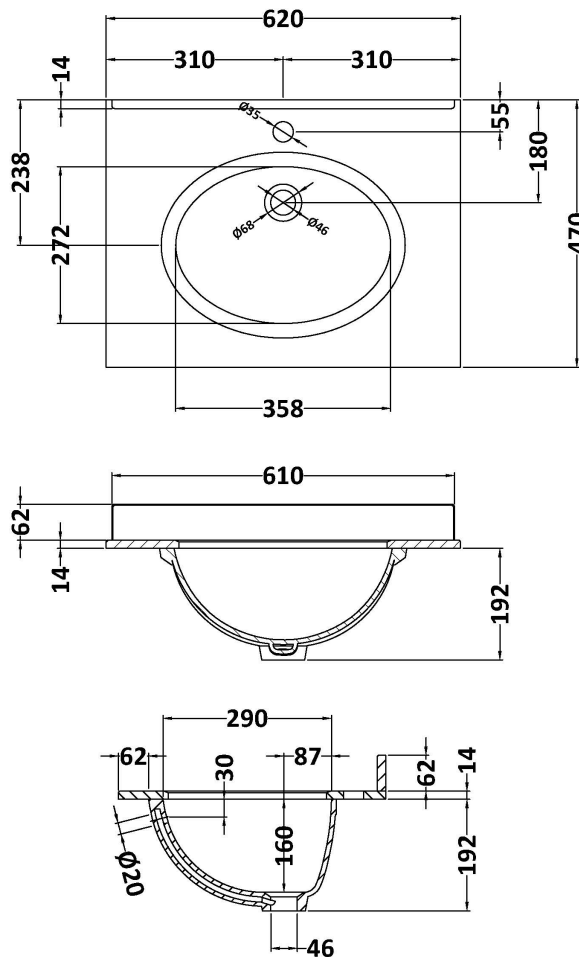

Sales Code: CLC225WR1

Description: 600 F/S 2-Door Unit & Marble Top 1Th

Packaging Details

Barcode: 5056678416846

Sales Code: CLA225

Description: 600 F/S 2-Door Unit (800X600x453)

Product Dimensions

Height (mm):	800
Width (mm):	600
Depth (mm):	453
Nett Weight (kg):	25.3

Packaging Dimensions

Height (mm):	835
Width (mm):	625
Depth (mm):	480
Gross Weight (kg):	25.8

Packaging Data

Box Colour:	Brown Cardboard Box
Box Qty:	1
Label Size:	100 x 50
Label Colour:	White Label
Label Qty:	2

Sales Code: LOM222

Description: 600 Single Bowl Marble Top 1Th

Product Dimensions

Height (mm):	268
Width (mm):	620
Depth (mm):	463
Nett Weight (kg):	13.5

Packaging Dimensions

Height (mm):	310
Width (mm):	700
Depth (mm):	550
Gross Weight (kg):	14

Packaging Data

Box Colour:	White Cardboard Box
Box Qty:	1
Label Size:	100 x 50
Label Colour:	White Label
Label Qty:	2

Outer Box Dimensions (If Applicable)

Height (mm):	
Width (mm):	
Depth (mm):	
Gross Weight (kg):	
Barcode:	5056211818977