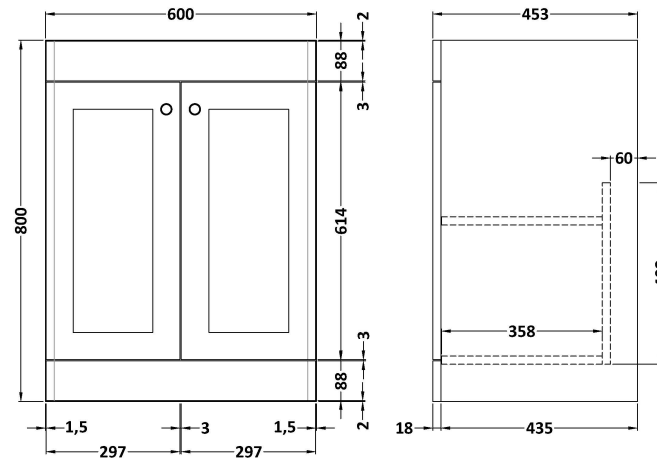

Sales Code: CLC225WR1

Description: 600 F/S 2-Door Unit & Marble Top 1Th

Packaging Details

Barcode: 5056678416846

Sales Code: CLA225

Description: 600 F/S 2-Door Unit (800X600x453)

Product Dimensions

Height (mm):	800
Width (mm):	600
Depth (mm):	453
Nett Weight (kg):	25.3

Packaging Dimensions

Height (mm):	835
Width (mm):	625
Depth (mm):	480
Gross Weight (kg):	25.8

Packaging Data

Box Colour:	Brown Cardboard Box
Box Qty:	1
Label Size:	100 x 50
Label Colour:	White Label
Label Qty:	2

Sales Code: LOM222

Description: 600 Single Bowl Marble Top 1Th

Product Dimensions

Height (mm):	268
Width (mm):	620
Depth (mm):	463
Nett Weight (kg):	13.5

Packaging Dimensions

Height (mm):	310
Width (mm):	700
Depth (mm):	550
Gross Weight (kg):	14

Packaging Data

Box Colour:	White Cardboard Box
Box Qty:	1
Label Size:	100 x 50
Label Colour:	White Label
Label Qty:	2

Outer Box Dimensions (If Applicable)

Height (mm):	
Width (mm):	
Depth (mm):	
Gross Weight (kg):	
Barcode:	5056211818977