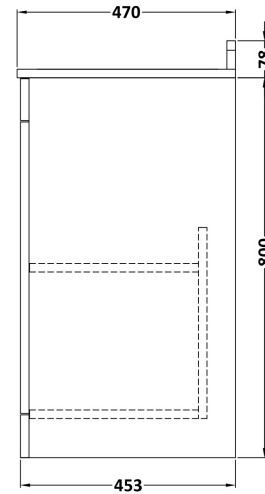

Sales Code: CLC225WR1

Description: 600 F/S 2-Door Unit & Marble Top 1Th

Packaging Details

Barcode: 5056678416846

Sales Code: CLA225

Description: 600 F/S 2-Door Unit (800X600x453)

Product Dimensions

Height (mm):	800
Width (mm):	600
Depth (mm):	453
Nett Weight (kg):	25.3

Packaging Dimensions

Height (mm):	835
Width (mm):	625
Depth (mm):	480
Gross Weight (kg):	25.8

Packaging Data

Box Colour:	Brown Cardboard Box
Box Qty:	1
Label Size:	100 x 50
Label Colour:	White Label
Label Qty:	2

Sales Code: LOM222

Description: 600 Single Bowl Marble Top 1Th

Product Dimensions

Height (mm):	268
Width (mm):	620
Depth (mm):	463
Nett Weight (kg):	13.5

Packaging Dimensions

Height (mm):	310
Width (mm):	700
Depth (mm):	550
Gross Weight (kg):	14

Packaging Data

Box Colour:	White Cardboard Box
Box Qty:	1
Label Size:	100 x 50
Label Colour:	White Label
Label Qty:	2

Outer Box Dimensions (If Applicable)

Height (mm):	
Width (mm):	
Depth (mm):	
Gross Weight (kg):	
Barcode:	5056211818977