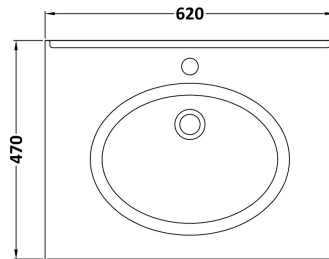

Sales Code: CLC225WR1

Description: 600 F/S 2-Door Unit & Marble Top 1Th

Packaging Details

Barcode: 5056678416846

Sales Code: CLA225

Description: 600 F/S 2-Door Unit (800X600x453)

Product Dimensions

Height (mm):	800
Width (mm):	600
Depth (mm):	453
Nett Weight (kg):	25.3

Packaging Dimensions

Height (mm):	835
Width (mm):	625
Depth (mm):	480
Gross Weight (kg):	25.8

Packaging Data

Box Colour:	Brown Cardboard Box
Box Qty:	1
Label Size:	100 x 50
Label Colour:	White Label
Label Qty:	2

Sales Code: LOM222

Description: 600 Single Bowl Marble Top 1Th

Product Dimensions

Height (mm):	268
Width (mm):	620
Depth (mm):	463
Nett Weight (kg):	13.5

Packaging Dimensions

Height (mm):	310
Width (mm):	700
Depth (mm):	550
Gross Weight (kg):	14

Packaging Data

Box Colour:	White Cardboard Box
Box Qty:	1
Label Size:	100 x 50
Label Colour:	White Label
Label Qty:	2

Outer Box Dimensions (If Applicable)

Height (mm):	
Width (mm):	
Depth (mm):	
Gross Weight (kg):	
Barcode:	5056211818977