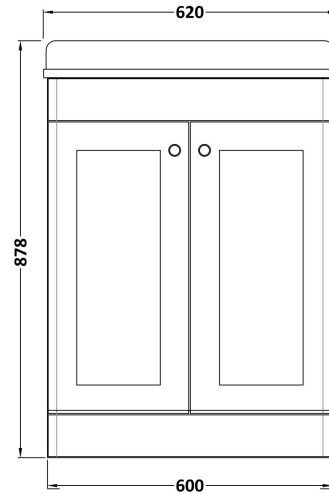

Sales Code: CLC225WR1

Description: 600 F/S 2-Door Unit & Marble Top 1Th

Packaging Details

Barcode: 5056678416846

Sales Code: CLA225

Description: 600 F/S 2-Door Unit (800X600x453)

Product Dimensions

Height (mm):	800
Width (mm):	600
Depth (mm):	453
Nett Weight (kg):	25.3

Packaging Dimensions

Height (mm):	835
Width (mm):	625
Depth (mm):	480
Gross Weight (kg):	25.8

Packaging Data

Box Colour:	Brown Cardboard Box
Box Qty:	1
Label Size:	100 x 50
Label Colour:	White Label
Label Qty:	2

Outer Box Dimensions (If Applicable)

Height (mm):	
Width (mm):	
Depth (mm):	
Gross Weight (kg):	
Barcode:	5056462643151

Product Details

Country of Origin:	China
Fitting Instruction:	No
CE & UKCA:	N/A
FSC Certified Materials:	Yes
Colour:	Satin Grey
Construction Method:	Cam & Wood Dowel
Construction Type:	Rigid
Cabinet Finish:	MFC Painted Matt
Fascia Finish:	Mdf Painted Matt
Cabinet Thickness (mm):	18
Fascia Thickness (mm):	18
Drawer Included:	No
Drawer Type:	Not Applicable
No of Shelves:	1
Hinge Type:	95 Degree Clip-On Soft Close
Hinge Included:	Yes, Supplied
Adjustable Legs:	No, Not Required
Fixings Included:	Yes
Handle Style:	Traditional
Waste Shroud:	Not Applicable
Handle Included:	Yes, Supplied
Handle Type:	Knob

Sales Code: LOM222

Description: 600 Single Bowl Marble Top 1Th

Product Dimensions

Height (mm):	268
Width (mm):	620
Depth (mm):	463
Nett Weight (kg):	13.5

Packaging Dimensions

Height (mm):	310
Width (mm):	700
Depth (mm):	550
Gross Weight (kg):	14