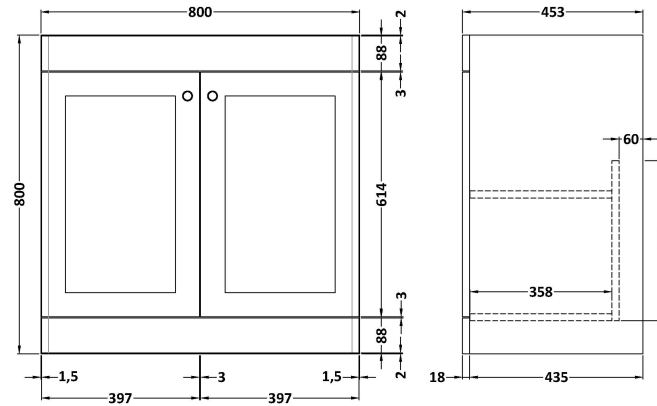

Sales Code: CLC826WR1

Description: 800 F/S 2-Door Unit & Marble Top 1Th

Packaging Details

Barcode: 5056678416976

Sales Code: CLA826

Description: 800 F/S 2-Door Unit (800X800 X453)

Product Dimensions

Height (mm):	800
Width (mm):	800
Depth (mm):	453
Nett Weight (kg):	30.5

Packaging Dimensions

Height (mm):	835
Width (mm):	825
Depth (mm):	480
Gross Weight (kg):	31

Packaging Data

Box Colour:	Brown Cardboard Box
Box Qty:	1
Label Size:	100 x 50
Label Colour:	White Label
Label Qty:	2

Sales Code: LOM228

Description: 800 Single Bowl Marble Top 1Th

Product Dimensions

Height (mm):	268
Width (mm):	820
Depth (mm):	463
Nett Weight (kg):	18

Packaging Dimensions

Height (mm):	310
Width (mm):	900
Depth (mm):	550
Gross Weight (kg):	18.5

Packaging Data

Box Colour:	White Cardboard Box
Box Qty:	1
Label Size:	100 x 50
Label Colour:	White Label
Label Qty:	2

Outer Box Dimensions (If Applicable)

Height (mm):	
Width (mm):	
Depth (mm):	
Gross Weight (kg):	
Barcode:	5056211819035