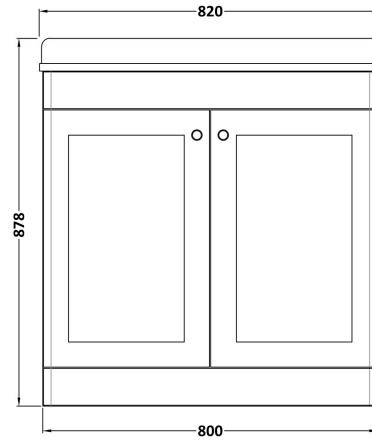

Sales Code: CLC826WR1

Description: 800 F/S 2-Door Unit & Marble Top 1Th

Packaging Details

Barcode: 5056678416976

Sales Code: CLA826

Description: 800 F/S 2-Door Unit (800X800 X453)

Product Dimensions

Height (mm):	800
Width (mm):	800
Depth (mm):	453
Nett Weight (kg):	30.5

Packaging Dimensions

Height (mm):	835
Width (mm):	825
Depth (mm):	480
Gross Weight (kg):	31

Packaging Data

Box Colour:	Brown Cardboard Box
Box Qty:	1
Label Size:	100 x 50
Label Colour:	White Label
Label Qty:	2

Outer Box Dimensions (If Applicable)

Height (mm):	
Width (mm):	
Depth (mm):	
Gross Weight (kg):	
Barcode:	5056462643205

Product Details

Country of Origin:	China
Fitting Instruction:	No
CE & UKCA:	N/A
FSC Certified Materials:	Yes
Colour:	Satin Green
Construction Method:	Cam & Wood Dowel
Construction Type:	Rigid
Cabinet Finish:	MFC Painted Matt
Fascia Finish:	Mdf Painted Matt
Cabinet Thickness (mm):	18
Fascia Thickness (mm):	18
Drawer Included:	No
Drawer Type:	Not Applicable
No of Shelves:	1
Hinge Type:	95 Degree Clip-On Soft Close
Hinge Included:	Yes, Supplied
Adjustable Legs:	No, Not Required
Fixings Included:	Yes
Handle Style:	Traditional
Waste Shroud:	Not Applicable
Handle Included:	Yes, Supplied
Handle Type:	Knob

Sales Code: LOM228

Description: 800 Single Bowl Marble Top 1Th

Product Dimensions

Height (mm):	268
Width (mm):	820
Depth (mm):	463
Nett Weight (kg):	18

Packaging Dimensions

Height (mm):	310
Width (mm):	900
Depth (mm):	550
Gross Weight (kg):	18.5