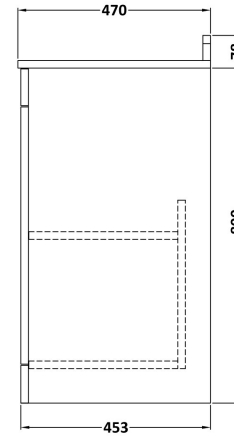

Sales Code: CLC826WR1

Description: 800 F/S 2-Door Unit & Marble Top 1Th

Packaging Details

Barcode: 5056678416976

Sales Code: CLA826

Description: 800 F/S 2-Door Unit (800X800 X453)

Product Dimensions

Height (mm):	800
Width (mm):	800
Depth (mm):	453
Nett Weight (kg):	30.5

Packaging Dimensions

Height (mm):	835
Width (mm):	825
Depth (mm):	480
Gross Weight (kg):	31

Packaging Data

Box Colour:	Brown Cardboard Box
Box Qty:	1
Label Size:	100 x 50
Label Colour:	White Label
Label Qty:	2

Sales Code: LOM228

Description: 800 Single Bowl Marble Top 1Th

Product Dimensions

Height (mm):	268
Width (mm):	820
Depth (mm):	463
Nett Weight (kg):	18

Packaging Dimensions

Height (mm):	310
Width (mm):	900
Depth (mm):	550
Gross Weight (kg):	18.5

Packaging Data

Box Colour:	White Cardboard Box
Box Qty:	1
Label Size:	100 x 50
Label Colour:	White Label
Label Qty:	2

Outer Box Dimensions (If Applicable)

Height (mm):	
Width (mm):	
Depth (mm):	
Gross Weight (kg):	
Barcode:	5056211819035