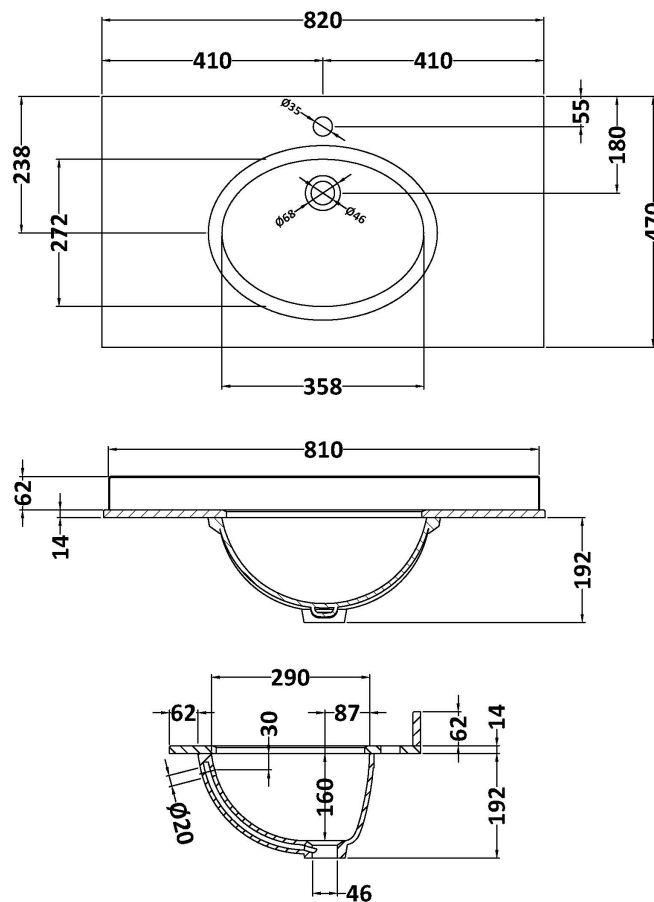

Packaging Dimensions

Height (mm):	835
Width (mm):	825
Depth (mm):	480
Gross Weight (kg):	31

Packaging Data

Box Colour:	Brown Cardboard Box
Box Qty:	1
Label Size:	100 x 50
Label Colour:	White Label
Label Qty:	2

Outer Box Dimensions (If Applicable)

Height (mm):	
Width (mm):	
Depth (mm):	
Gross Weight (kg):	
Barcode:	5056462643205

Product Details

Country of Origin:	China
Fitting Instruction:	No
CE & UKCA:	N/A
FSC Certified Materials:	Yes
Colour:	Satin Green
Construction Method:	Cam & Wood Dowel
Construction Type:	Rigid
Cabinet Finish:	MFC Painted Matt
Fascia Finish:	Mdf Painted Matt
Cabinet Thickness (mm):	18
Fascia Thickness (mm):	18
Drawer Included:	No
Drawer Type:	Not Applicable
No of Shelves:	1
Hinge Type:	95 Degree Clip-On Soft Close
Hinge Included:	Yes, Supplied
Adjustable Legs:	No, Not Required
Fixings Included:	Yes
Handle Style:	Traditional
Waste Shroud:	Not Applicable
Handle Included:	Yes, Supplied
Handle Type:	Knob

Sales Code: LOM228

Description: 800 Single Bowl Marble Top 1Th

Product Dimensions

Height (mm):	268
Width (mm):	820
Depth (mm):	463
Nett Weight (kg):	18

Packaging Dimensions

Height (mm):	310
Width (mm):	900
Depth (mm):	550
Gross Weight (kg):	18.5

Packaging Data

Box Colour:	White Cardboard Box
Box Qty:	1
Label Size:	100 x 50
Label Colour:	White Label
Label Qty:	2

Outer Box Dimensions (If Applicable)

Height (mm):	
Width (mm):	
Depth (mm):	
Gross Weight (kg):	
Barcode:	5056211819035