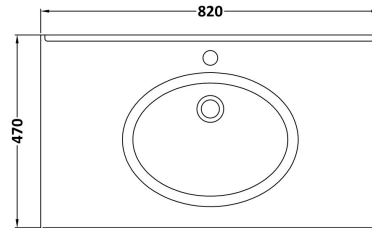

Sales Code: CLC826WR1

Description: 800 F/S 2-Door Unit & Marble Top 1Th

Packaging Details

Barcode: 5056678416976

Sales Code: CLA826

Description: 800 F/S 2-Door Unit (800X800 X453)

Product Dimensions

Height (mm):	800
Width (mm):	800
Depth (mm):	453
Nett Weight (kg):	30.5

Packaging Dimensions

Height (mm):	835
Width (mm):	825
Depth (mm):	480
Gross Weight (kg):	31

Packaging Data

Box Colour:	Brown Cardboard Box
Box Qty:	1
Label Size:	100 x 50
Label Colour:	White Label
Label Qty:	2

Sales Code: LOM228

Description: 800 Single Bowl Marble Top 1Th

Product Dimensions

Height (mm):	268
Width (mm):	820
Depth (mm):	463
Nett Weight (kg):	18

Packaging Dimensions

Height (mm):	310
Width (mm):	900
Depth (mm):	550
Gross Weight (kg):	18.5

Packaging Data

Box Colour:	White Cardboard Box
Box Qty:	1
Label Size:	100 x 50
Label Colour:	White Label
Label Qty:	2

Outer Box Dimensions (If Applicable)

Height (mm):	
Width (mm):	
Depth (mm):	
Gross Weight (kg):	
Barcode:	5056211819035