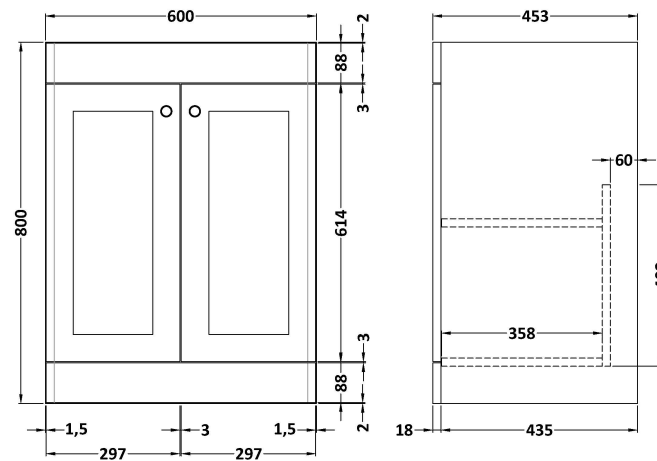

### Product Dimensions

Height (mm):	800
Width (mm):	600
Depth (mm):	453
Nett Weight (kg):	25.3

### Packaging Dimensions

Height (mm):	835
Width (mm):	625
Depth (mm):	480
Gross Weight (kg):	25.8

### Product Dimensions

Height (mm):	268
Width (mm):	620
Depth (mm):	463
Nett Weight (kg):	13.5

### Packaging Dimensions

Height (mm):	310
Width (mm):	700
Depth (mm):	550
Gross Weight (kg):	14