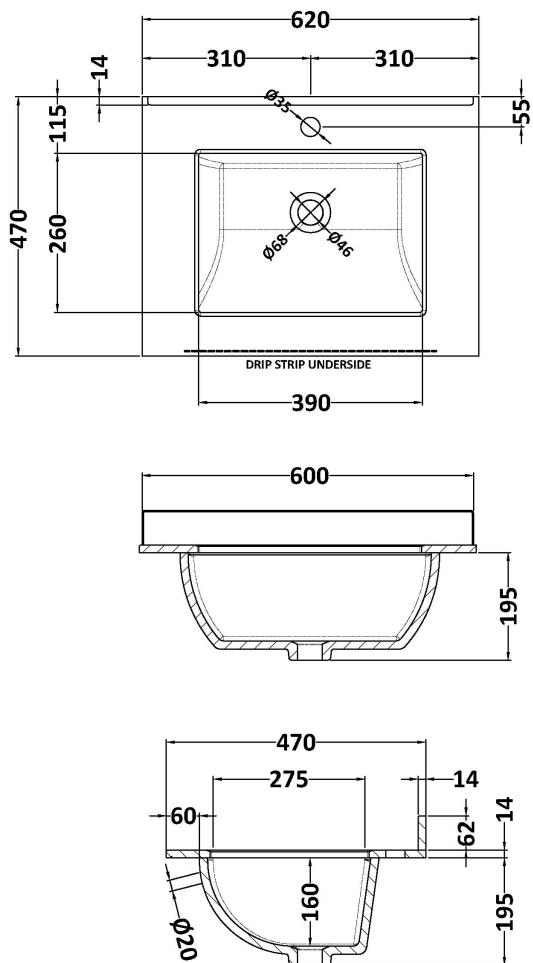

### Product Dimensions

Height (mm):	800
Width (mm):	600
Depth (mm):	453
Nett Weight (kg):	25.3

### Packaging Dimensions

Height (mm):	835
Width (mm):	625
Depth (mm):	480
Gross Weight (kg):	25.8

### Outer Box Dimensions (If Applicable)

Height (mm):	
Width (mm):	
Depth (mm):	
Gross Weight (kg):	
Barcode:	5056462643175

### Product Dimensions

Height (mm):	268
Width (mm):	620
Depth (mm):	463
Nett Weight (kg):	13.5