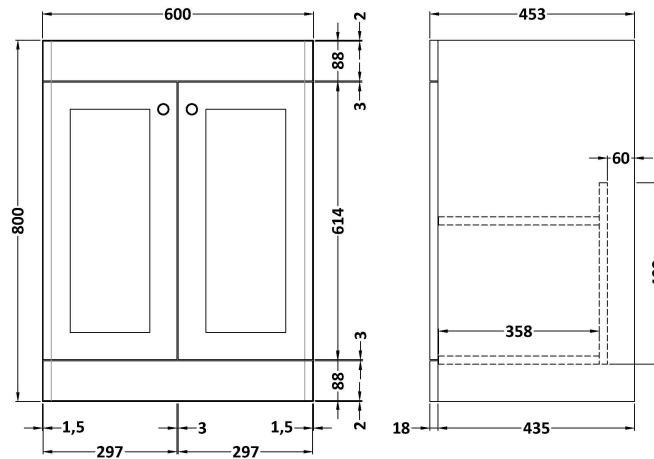

### Product Dimensions

Height (mm):	800
Width (mm):	600
Depth (mm):	453
Nett Weight (kg):	25.3

### Packaging Dimensions

Height (mm):	835
Width (mm):	625
Depth (mm):	480
Gross Weight (kg):	25.8

### Product Dimensions

Height (mm):	268
Width (mm):	620
Depth (mm):	463
Nett Weight (kg):	13.5

### Packaging Dimensions

Height (mm):	310
Width (mm):	700
Depth (mm):	550
Gross Weight (kg):	14