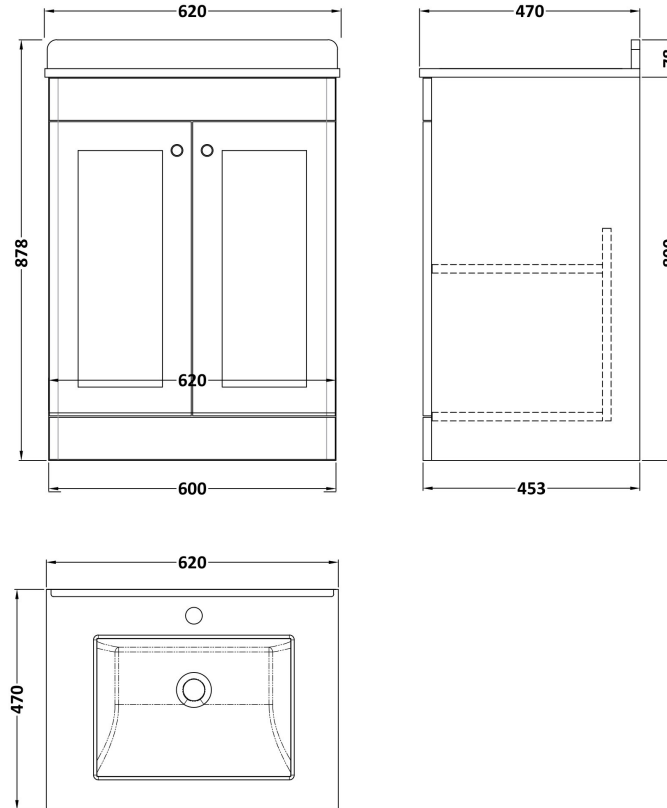

Sales Code: CLC825WS1

Description: 600 F/S 2-Door Unit & Marble Top 1Th

Packaging Details

Barcode: 5056678416693