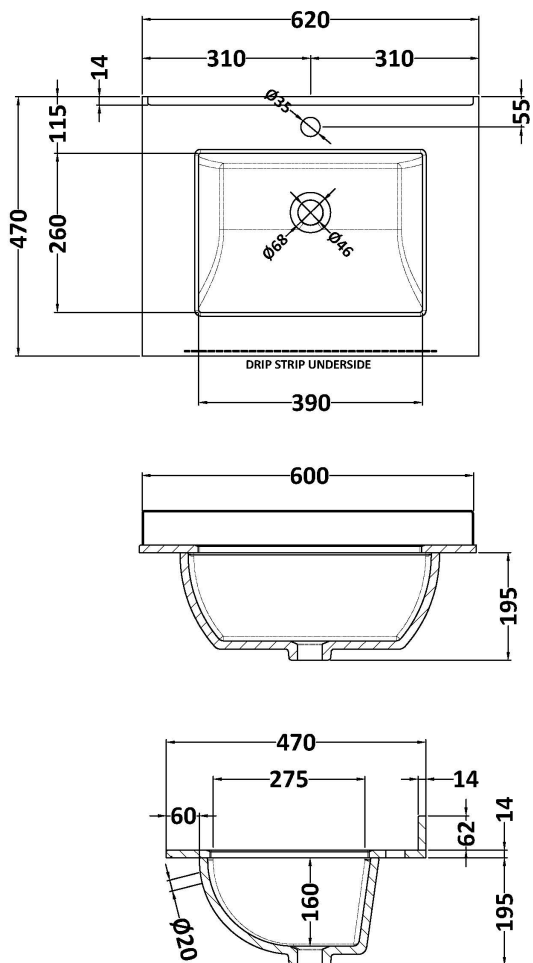

### Product Dimensions

Height (mm):	800
Width (mm):	600
Depth (mm):	453
Nett Weight (kg):	25.3

### Packaging Dimensions

Height (mm):	835
Width (mm):	625
Depth (mm):	480
Gross Weight (kg):	25.8

### Outer Box Dimensions (If Applicable)

Height (mm):	
Width (mm):	
Depth (mm):	
Gross Weight (kg):	
Barcode:	5056462643168

### Product Dimensions

Height (mm):	268
Width (mm):	620
Depth (mm):	463
Nett Weight (kg):	13.5