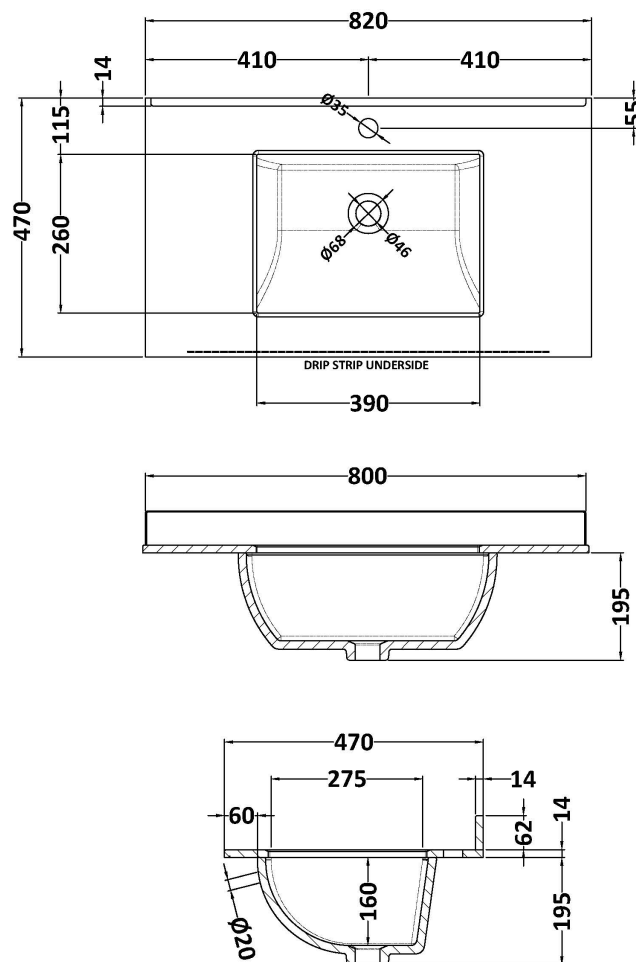

Packaging Dimensions

Height (mm):	835
Width (mm):	825
Depth (mm):	480
Gross Weight (kg):	31

Packaging Data

Box Colour:	Brown Cardboard Box
Box Qty:	1
Label Size:	100 x 50
Label Colour:	White Label
Label Qty:	2

Outer Box Dimensions (If Applicable)

Height (mm):	
Width (mm):	
Depth (mm):	
Gross Weight (kg):	
Barcode:	5056462643205

Product Details

Country of Origin:	China
Fitting Instruction:	No
CE & UKCA:	N/A
FSC Certified Materials:	Yes
Colour:	Satin Green
Construction Method:	Cam & Wood Dowel
Construction Type:	Rigid
Cabinet Finish:	MFC Painted Matt
Fascia Finish:	Mdf Painted Matt
Cabinet Thickness (mm):	18
Fascia Thickness (mm):	18
Drawer Included:	No
Drawer Type:	Not Applicable
No of Shelves:	1
Hinge Type:	95 Degree Clip-On Soft Close
Hinge Included:	Yes, Supplied
Adjustable Legs:	No, Not Required
Fixings Included:	Yes
Handle Style:	Traditional
Waste Shroud:	Not Applicable
Handle Included:	Yes, Supplied
Handle Type:	Knob

Sales Code: LSM228

Description: 800 Single Bowl Marble Top 1Th

Product Dimensions

Height (mm):	268
Width (mm):	820
Depth (mm):	463
Nett Weight (kg):	18

Packaging Dimensions

Height (mm):	310
Width (mm):	900
Depth (mm):	550
Gross Weight (kg):	18.5

Packaging Data

Box Colour:	White Cardboard Box
Box Qty:	1
Label Size:	100 x 50
Label Colour:	White Label
Label Qty:	2

Outer Box Dimensions (If Applicable)

Height (mm):	
Width (mm):	
Depth (mm):	
Gross Weight (kg):	
Barcode:	5056462655925