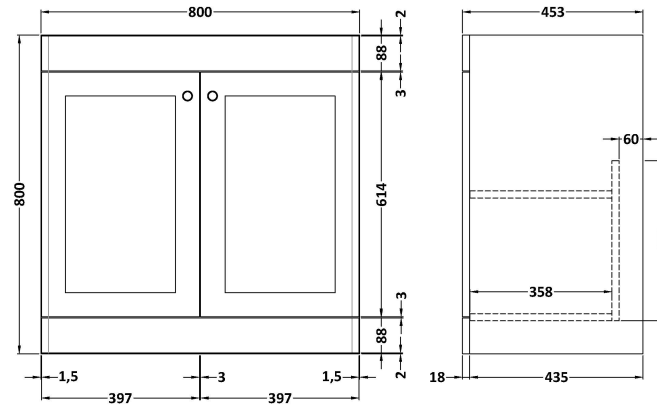

Sales Code: CLC826WS1

Description: 800 F/S 2-Door Unit & Marble Top 1Th

Packaging Details

Barcode: 5056678416730

Sales Code: CLA826

Description: 800 F/S 2-Door Unit (800X800 X453)

Product Dimensions

Height (mm):	800
Width (mm):	800
Depth (mm):	453
Nett Weight (kg):	30.5

Packaging Dimensions

Height (mm):	835
Width (mm):	825
Depth (mm):	480
Gross Weight (kg):	31

Packaging Data

Box Colour:	Brown Cardboard Box
Box Qty:	1
Label Size:	100 x 50
Label Colour:	White Label
Label Qty:	2

Sales Code: LSM228

Description: 800 Single Bowl Marble Top 1Th

Product Dimensions

Height (mm):	268
Width (mm):	820
Depth (mm):	463
Nett Weight (kg):	18

Packaging Dimensions

Height (mm):	310
Width (mm):	900
Depth (mm):	550
Gross Weight (kg):	18.5

Packaging Data

Box Colour:	White Cardboard Box
Box Qty:	1
Label Size:	100 x 50
Label Colour:	White Label
Label Qty:	2

Outer Box Dimensions (If Applicable)

Height (mm):	
Width (mm):	
Depth (mm):	
Gross Weight (kg):	
Barcode:	5056462655925