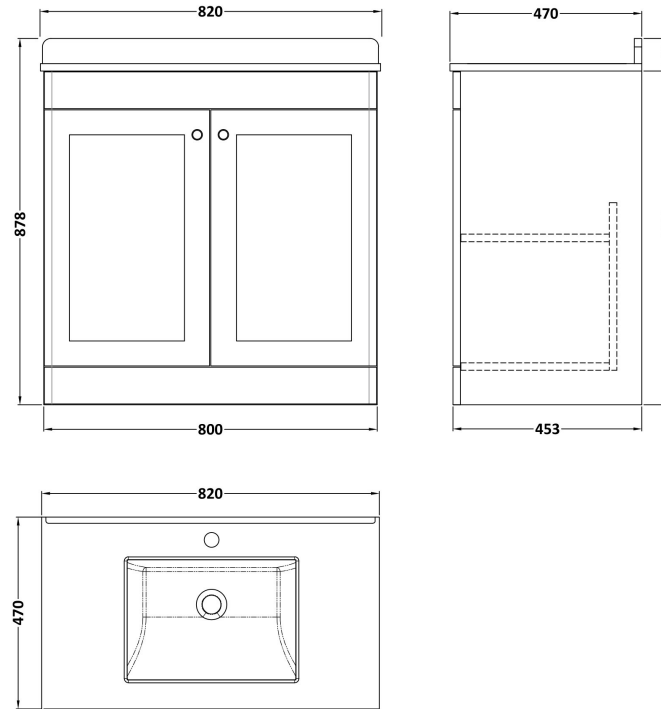

Sales Code: CLC826WS1

Description: 800 F/S 2-Door Unit & Marble Top 1Th

Packaging Details

Barcode: 5056678416730

Sales Code: CLA826

Description: 800 F/S 2-Door Unit (800X800 X453)

Product Dimensions

Height (mm):	800
Width (mm):	800
Depth (mm):	453
Nett Weight (kg):	30.5

Packaging Dimensions

Height (mm):	835
Width (mm):	825
Depth (mm):	480
Gross Weight (kg):	31

Packaging Data

Box Colour:	Brown Cardboard Box
Box Qty:	1
Label Size:	100 x 50
Label Colour:	White Label
Label Qty:	2

Sales Code: LSM228

Description: 800 Single Bowl Marble Top 1Th

Product Dimensions

Height (mm):	268
Width (mm):	820
Depth (mm):	463
Nett Weight (kg):	18

Packaging Dimensions

Height (mm):	310
Width (mm):	900
Depth (mm):	550
Gross Weight (kg):	18.5

Packaging Data

Box Colour:	White Cardboard Box
Box Qty:	1
Label Size:	100 x 50
Label Colour:	White Label
Label Qty:	2

Outer Box Dimensions (If Applicable)

Height (mm):	
Width (mm):	
Depth (mm):	
Gross Weight (kg):	
Barcode:	5056462655925