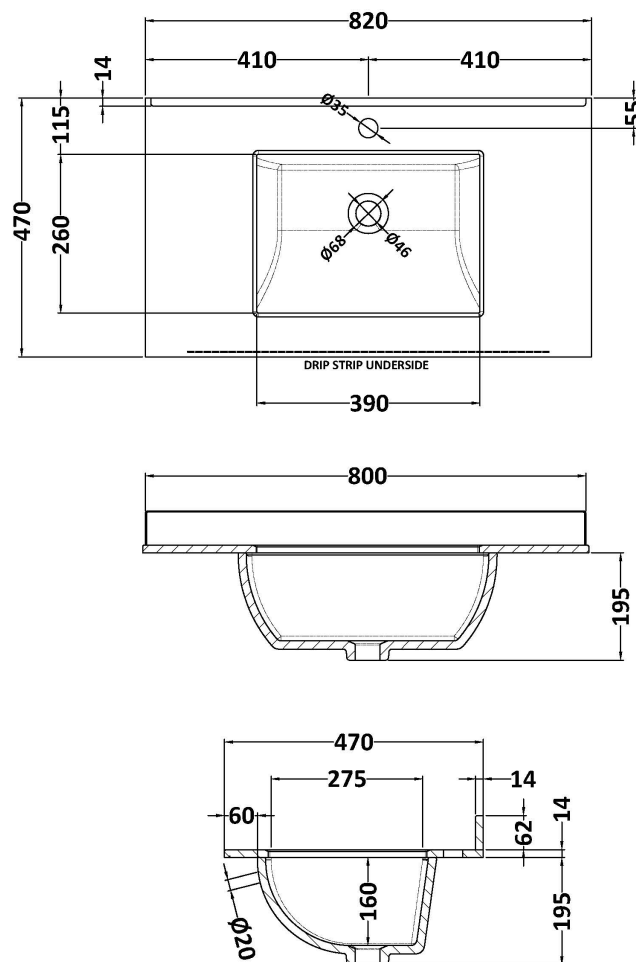

### Packaging Dimensions

Height (mm):	835
Width (mm):	825
Depth (mm):	480
Gross Weight (kg):	31

### Outer Box Dimensions (If Applicable)

Height (mm):	
Width (mm):	
Depth (mm):	
Gross Weight (kg):	
Barcode:	5056462643199

### Product Dimensions

Height (mm):	268
Width (mm):	820
Depth (mm):	463
Nett Weight (kg):	18

### Packaging Dimensions

Height (mm):	310
Width (mm):	900
Depth (mm):	550
Gross Weight (kg):	18.5