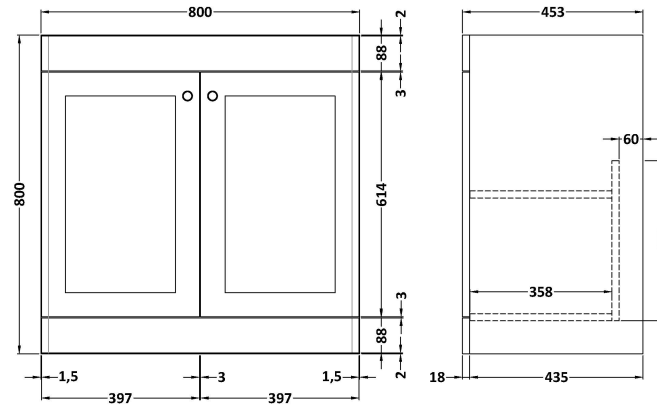

### Product Dimensions

Height (mm):	800
Width (mm):	800
Depth (mm):	453
Nett Weight (kg):	30.5

### Packaging Dimensions

Height (mm):	835
Width (mm):	825
Depth (mm):	480
Gross Weight (kg):	31

### Product Dimensions

Height (mm):	268
Width (mm):	820
Depth (mm):	463
Nett Weight (kg):	18

### Packaging Dimensions

Height (mm):	310
Width (mm):	900
Depth (mm):	550
Gross Weight (kg):	18.5