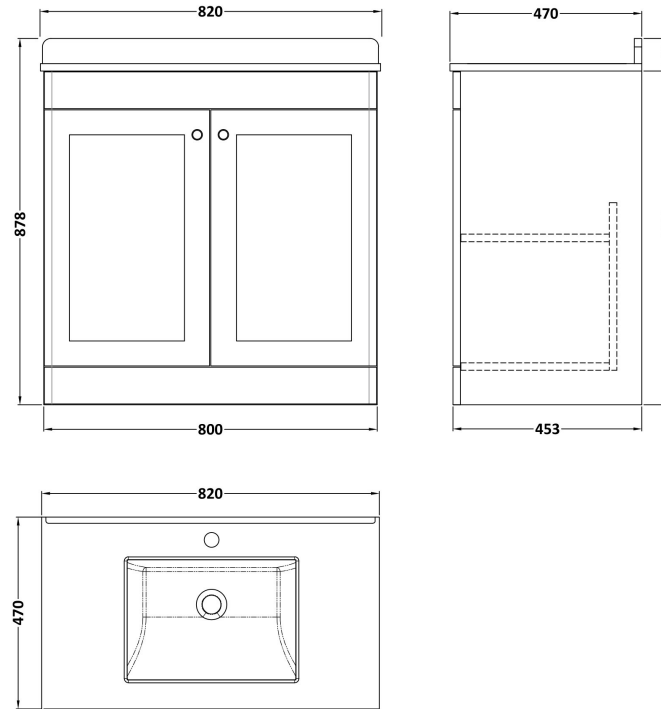

Sales Code: CLC226WS1

Description: 800 F/S 2-Door Unit & Marble Top 1Th

Packaging Details

Barcode: 5056678416723