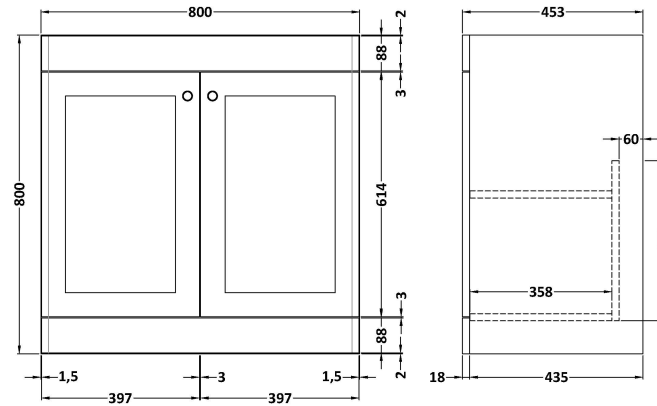

Sales Code: CLC126WS1

Description: 800 F/S 2-Door Unit & Marble Top 1Th

Packaging Details

Barcode: 5056678416716

Sales Code: CLA126

Description: 800 F/S 2-Door Unit (800X800 X453)

Product Dimensions

Height (mm):	800
Width (mm):	800
Depth (mm):	453
Nett Weight (kg):	30.5

Packaging Dimensions

Height (mm):	835
Width (mm):	825
Depth (mm):	480
Gross Weight (kg):	31

Packaging Data

Box Colour:	Brown Cardboard Box
Box Qty:	1
Label Size:	100 x 50
Label Colour:	White Label
Label Qty:	2

Sales Code: LSM228

Description: 800 Single Bowl Marble Top 1Th

Product Dimensions

Height (mm):	268
Width (mm):	820
Depth (mm):	463
Nett Weight (kg):	18

Packaging Dimensions

Height (mm):	310
Width (mm):	900
Depth (mm):	550
Gross Weight (kg):	18.5

Packaging Data

Box Colour:	White Cardboard Box
Box Qty:	1
Label Size:	100 x 50
Label Colour:	White Label
Label Qty:	2

Outer Box Dimensions (If Applicable)

Height (mm):	
Width (mm):	
Depth (mm):	
Gross Weight (kg):	
Barcode:	5056462655925