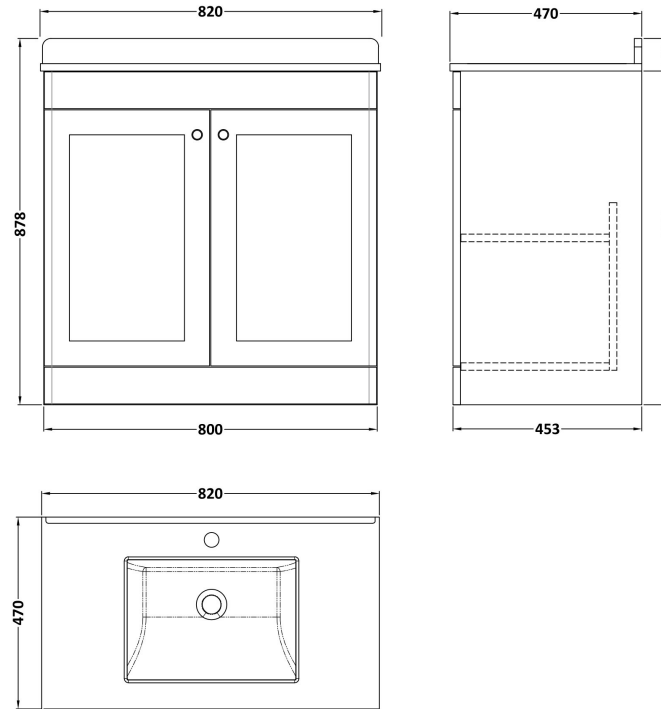

Sales Code: CLC126WS1

Description: 800 F/S 2-Door Unit & Marble Top 1Th

Packaging Details

Barcode: 5056678416716

Sales Code: CLA126

Description: 800 F/S 2-Door Unit (800X800 X453)

Product Dimensions

Height (mm):	800
Width (mm):	800
Depth (mm):	453
Nett Weight (kg):	30.5

Packaging Dimensions

Height (mm):	835
Width (mm):	825
Depth (mm):	480
Gross Weight (kg):	31

Packaging Data

Box Colour:	Brown Cardboard Box
Box Qty:	1
Label Size:	100 x 50
Label Colour:	White Label
Label Qty:	2

Sales Code: LSM228

Description: 800 Single Bowl Marble Top 1Th

Product Dimensions

Height (mm):	268
Width (mm):	820
Depth (mm):	463
Nett Weight (kg):	18

Packaging Dimensions

Height (mm):	310
Width (mm):	900
Depth (mm):	550
Gross Weight (kg):	18.5

Packaging Data

Box Colour:	White Cardboard Box
Box Qty:	1
Label Size:	100 x 50
Label Colour:	White Label
Label Qty:	2

Outer Box Dimensions (If Applicable)

Height (mm):	
Width (mm):	
Depth (mm):	
Gross Weight (kg):	
Barcode:	5056462655925