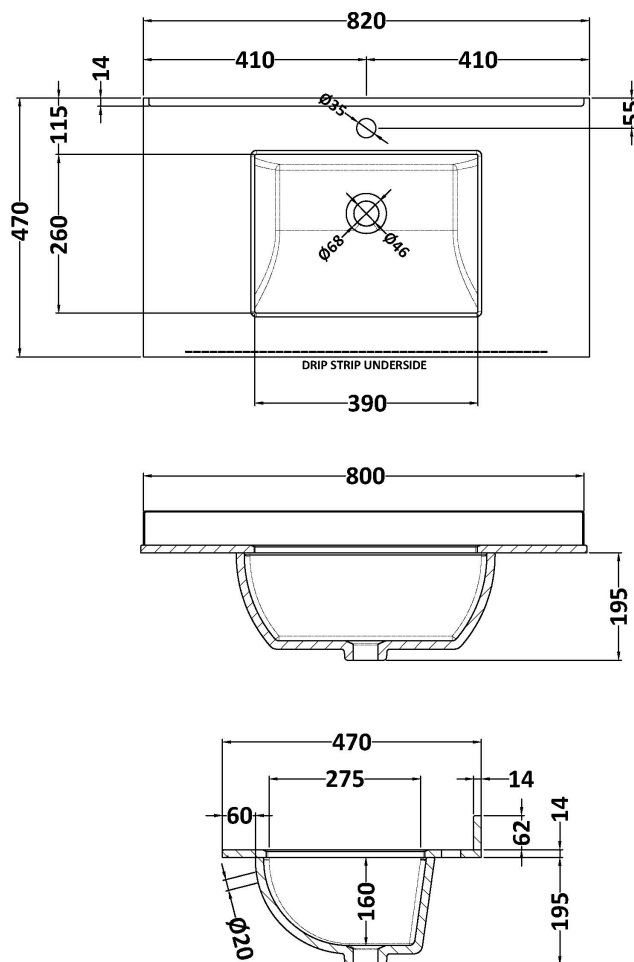

Packaging Dimensions

Height (mm):	835
Width (mm):	825
Depth (mm):	480
Gross Weight (kg):	31

Packaging Data

Box Colour:	Brown Cardboard Box
Box Qty:	1
Label Size:	100 x 50
Label Colour:	White Label
Label Qty:	2

Outer Box Dimensions (If Applicable)

Height (mm):	
Width (mm):	
Depth (mm):	
Gross Weight (kg):	
Barcode:	5056462643182

Product Details

Country of Origin:	China
Fitting Instruction:	No
CE & UKCA:	N/A
FSC Certified Materials:	Yes
Colour:	Satin White
Construction Method:	Cam & Wood Dowel
Construction Type:	Rigid
Cabinet Finish:	MFC Painted Matt
Fascia Finish:	Mdf Painted Matt
Cabinet Thickness (mm):	18
Fascia Thickness (mm):	18
Drawer Included:	No
Drawer Type:	Not Applicable
No of Shelves:	1
Hinge Type:	95 Degree Clip-On Soft Close
Hinge Included:	Yes, Supplied
Adjustable Legs:	No, Not Required
Fixings Included:	Yes
Handle Style:	Traditional
Waste Shroud:	Not Applicable
Handle Included:	Yes, Supplied
Handle Type:	Knob

Sales Code: LSM228

Description: 800 Single Bowl Marble Top 1Th

Product Dimensions

Height (mm):	268
Width (mm):	820
Depth (mm):	463
Nett Weight (kg):	18

Packaging Dimensions

Height (mm):	310
Width (mm):	900
Depth (mm):	550
Gross Weight (kg):	18.5

Packaging Data

Box Colour:	White Cardboard Box
Box Qty:	1
Label Size:	100 x 50
Label Colour:	White Label
Label Qty:	2

Outer Box Dimensions (If Applicable)

Height (mm):	
Width (mm):	
Depth (mm):	
Gross Weight (kg):	
Barcode:	5056462655925