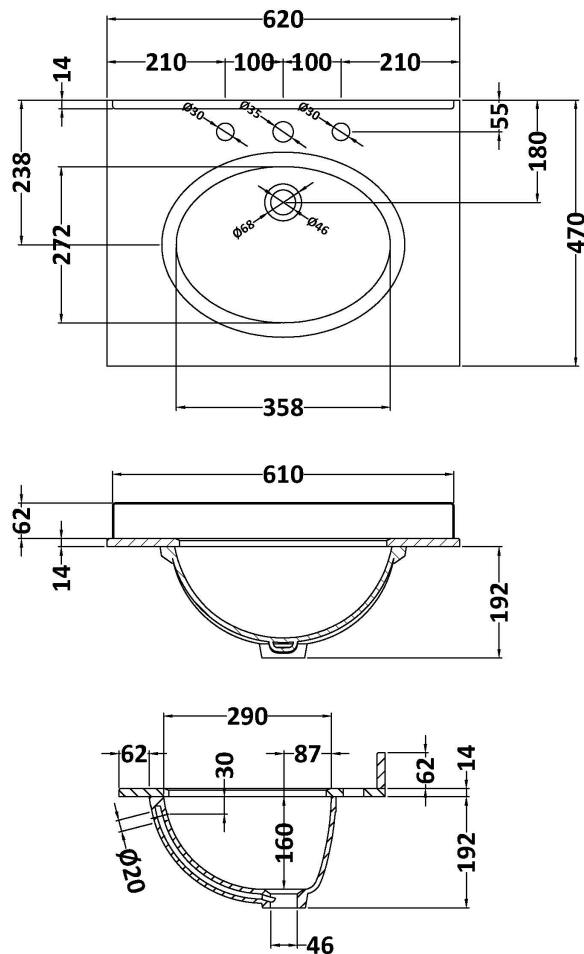

### Product Dimensions

|                   |      |
|-------------------|------|
| Height (mm):      | 800  |
| Width (mm):       | 600  |
| Depth (mm):       | 453  |
| Nett Weight (kg): | 25.3 |

### Packaging Dimensions

|                    |      |
|--------------------|------|
| Height (mm):       | 835  |
| Width (mm):        | 625  |
| Depth (mm):        | 480  |
| Gross Weight (kg): | 25.8 |

### Outer Box Dimensions (If Applicable)

|                    |               |
|--------------------|---------------|
| Height (mm):       |               |
| Width (mm):        |               |
| Depth (mm):        |               |
| Gross Weight (kg): |               |
| Barcode:           | 5056462643168 |

### Product Dimensions

|                   |      |
|-------------------|------|
| Height (mm):      | 268  |
| Width (mm):       | 620  |
| Depth (mm):       | 463  |
| Nett Weight (kg): | 13.5 |