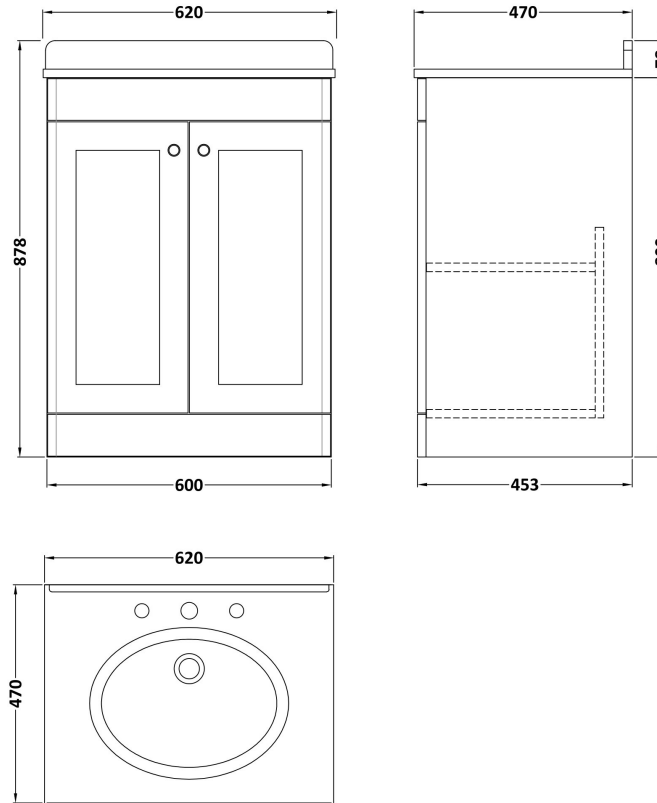

### Packaging Details

Barcode: 5056678417416

Sales Code: CLA825

Description: 600 F/S 2-Door Unit (800X600x453)

### Product Dimensions

|                   |      |
|-------------------|------|
| Height (mm):      | 800  |
| Width (mm):       | 600  |
| Depth (mm):       | 453  |
| Nett Weight (kg): | 25.3 |

### Packaging Dimensions

|                    |      |
|--------------------|------|
| Height (mm):       | 835  |
| Width (mm):        | 625  |
| Depth (mm):        | 480  |
| Gross Weight (kg): | 25.8 |

### Product Dimensions

|                   |      |
|-------------------|------|
| Height (mm):      | 268  |
| Width (mm):       | 620  |
| Depth (mm):       | 463  |
| Nett Weight (kg): | 13.5 |