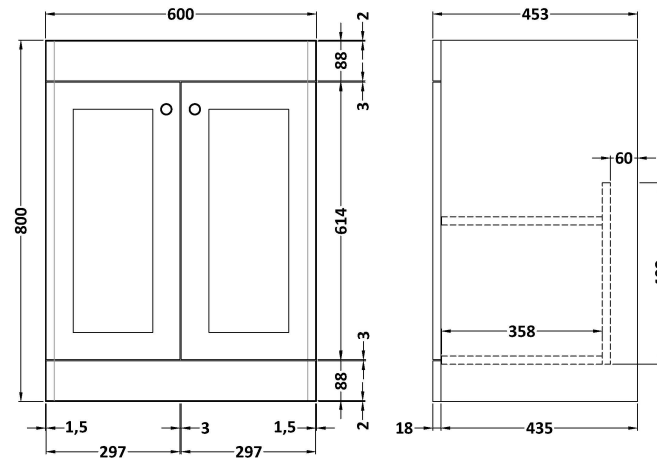

### Product Dimensions

|                   |      |
|-------------------|------|
| Height (mm):      | 800  |
| Width (mm):       | 600  |
| Depth (mm):       | 453  |
| Nett Weight (kg): | 25.3 |

### Packaging Dimensions

|                    |      |
|--------------------|------|
| Height (mm):       | 835  |
| Width (mm):        | 625  |
| Depth (mm):        | 480  |
| Gross Weight (kg): | 25.8 |

### Product Dimensions

|                   |      |
|-------------------|------|
| Height (mm):      | 268  |
| Width (mm):       | 620  |
| Depth (mm):       | 463  |
| Nett Weight (kg): | 13.5 |

### Packaging Dimensions

|                    |     |
|--------------------|-----|
| Height (mm):       | 310 |
| Width (mm):        | 700 |
| Depth (mm):        | 550 |
| Gross Weight (kg): | 14  |