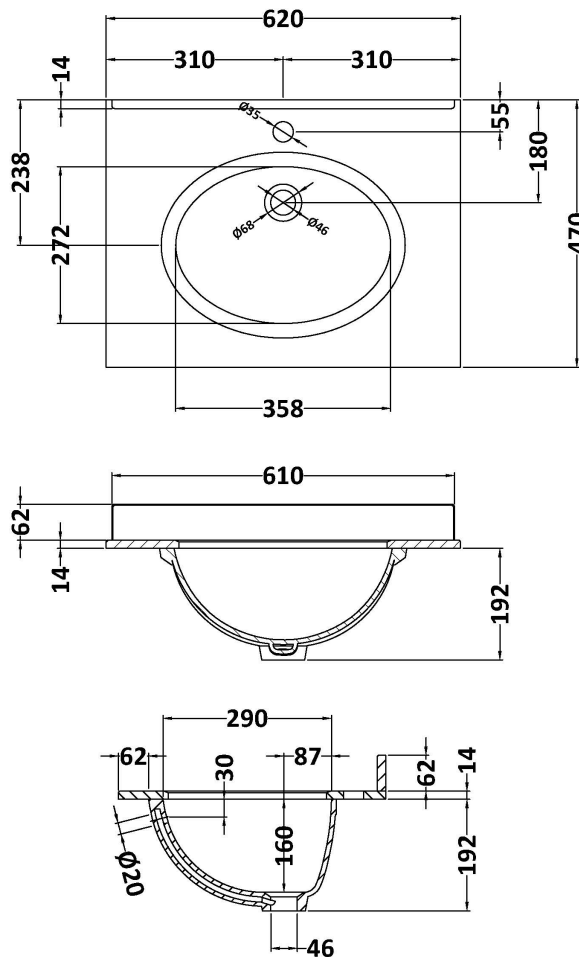

Packaging Dimensions

Height (mm):	465
Width (mm):	625
Depth (mm):	480
Gross Weight (kg):	19.5

Packaging Data

Box Colour:	Brown Cardboard Box
Box Qty:	1
Label Size:	100 x 50
Label Colour:	White Label
Label Qty:	2

Outer Box Dimensions (If Applicable)

Height (mm):	
Width (mm):	
Depth (mm):	
Gross Weight (kg):	
Barcode:	5056462643298

Product Details

Country of Origin:	China
Fitting Instruction:	No
CE & UKCA:	N/A
FSC Certified Materials:	Yes
Colour:	Satin Anthracite
Construction Method:	Cam & Wood Dowel
Construction Type:	Rigid
Cabinet Finish:	MFC Painted Matt
Fascia Finish:	Mdf Painted Matt
Cabinet Thickness (mm):	18
Fascia Thickness (mm):	18
Drawer Included:	Yes
Drawer Type:	80mm High Metal S/C Inc Galler
No of Shelves:	Not Applicable
Hinge Type:	Not Applicable
Hinge Included:	Not Applicable
Adjustable Legs:	No, Not Required
Fixings Included:	Yes
Handle Style:	Traditional
Waste Shroud:	Yes
Handle Included:	Yes, Supplied
Handle Type:	Knob

Sales Code: LOM223

Description: 600 Single Bowl Marble Top 1Th

Product Dimensions

Height (mm):	268
Width (mm):	620
Depth (mm):	463
Nett Weight (kg):	13.5

Packaging Dimensions

Height (mm):	310
Width (mm):	700
Depth (mm):	550
Gross Weight (kg):	14

Packaging Data

Box Colour:	White Cardboard Box
Box Qty:	1
Label Size:	100 x 50
Label Colour:	White Label
Label Qty:	2

Outer Box Dimensions (If Applicable)

Height (mm):	
Width (mm):	
Depth (mm):	
Gross Weight (kg):	
Barcode:	5056211818984