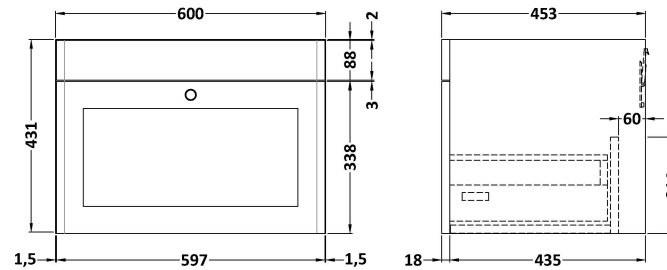

Sales Code: CLC1494GR1

Description: 600 W/H 1-Drawer Unit & Marble Top 1Th

Packaging Details

Barcode: 5056678417140

Sales Code: CLA1494

Description: 600 W/H 1-Drawer Unit (431X600x453)

Product Dimensions

Height (mm):	431
Width (mm):	600
Depth (mm):	453
Nett Weight (kg):	19

Packaging Dimensions

Height (mm):	465
Width (mm):	625
Depth (mm):	480
Gross Weight (kg):	19.5

Packaging Data

Box Colour:	Brown Cardboard Box
Box Qty:	1
Label Size:	100 x 50
Label Colour:	White Label
Label Qty:	2

Sales Code: LOM223

Description: 600 Single Bowl Marble Top 1Th

Product Dimensions

Height (mm):	268
Width (mm):	620
Depth (mm):	463
Nett Weight (kg):	13.5

Packaging Dimensions

Height (mm):	310
Width (mm):	700
Depth (mm):	550
Gross Weight (kg):	14

Packaging Data

Box Colour:	White Cardboard Box
Box Qty:	1
Label Size:	100 x 50
Label Colour:	White Label
Label Qty:	2

Outer Box Dimensions (If Applicable)

Height (mm):	
Width (mm):	
Depth (mm):	
Gross Weight (kg):	
Barcode:	5056211818984