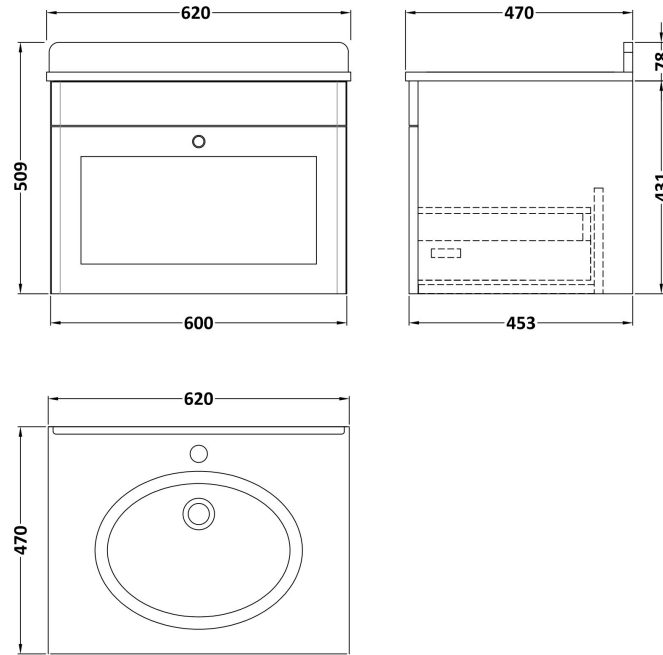

Sales Code: CLC1494GR1

Description: 600 W/H 1-Drawer Unit & Marble Top 1Th

Packaging Details

Barcode: 5056678417140

Sales Code: CLA1494

Description: 600 W/H 1-Drawer Unit (431X600x453)

Product Dimensions

Height (mm):	431
Width (mm):	600
Depth (mm):	453
Nett Weight (kg):	19

Packaging Dimensions

Height (mm):	465
Width (mm):	625
Depth (mm):	480
Gross Weight (kg):	19.5

Packaging Data

Box Colour:	Brown Cardboard Box
Box Qty:	1
Label Size:	100 x 50
Label Colour:	White Label
Label Qty:	2

Sales Code: LOM223

Description: 600 Single Bowl Marble Top 1Th

Product Dimensions

Height (mm):	268
Width (mm):	620
Depth (mm):	463
Nett Weight (kg):	13.5

Packaging Dimensions

Height (mm):	310
Width (mm):	700
Depth (mm):	550
Gross Weight (kg):	14

Packaging Data

Box Colour:	White Cardboard Box
Box Qty:	1
Label Size:	100 x 50
Label Colour:	White Label
Label Qty:	2

Outer Box Dimensions (If Applicable)

Height (mm):	
Width (mm):	
Depth (mm):	
Gross Weight (kg):	
Barcode:	5056211818984