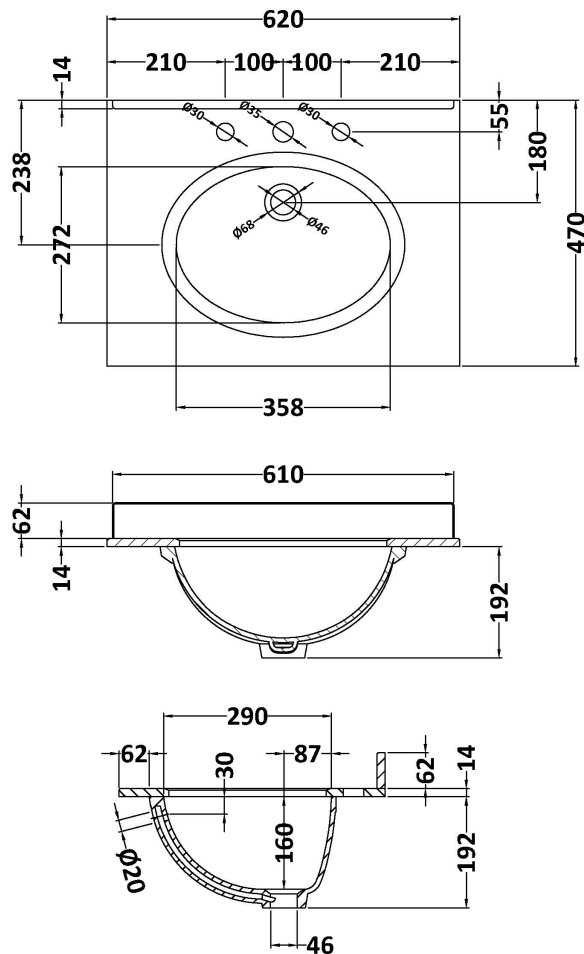

Packaging Dimensions

Height (mm):	835
Width (mm):	625
Depth (mm):	480
Gross Weight (kg):	25.8

Packaging Data

Box Colour:	Brown Cardboard Box
Box Qty:	1
Label Size:	100 x 50
Label Colour:	White Label
Label Qty:	2

Outer Box Dimensions (If Applicable)

Height (mm):	
Width (mm):	
Depth (mm):	
Gross Weight (kg):	
Barcode:	5056462643151

Product Details

Country of Origin:	China
Fitting Instruction:	No
CE & UKCA:	N/A
FSC Certified Materials:	Yes
Colour:	Satin Grey
Construction Method:	Cam & Wood Dowel
Construction Type:	Rigid
Cabinet Finish:	MFC Painted Matt
Fascia Finish:	Mdf Painted Matt
Cabinet Thickness (mm):	18
Fascia Thickness (mm):	18
Drawer Included:	No
Drawer Type:	Not Applicable
No of Shelves:	1
Hinge Type:	95 Degree Clip-On Soft Close
Hinge Included:	Yes, Supplied
Adjustable Legs:	No, Not Required
Fixings Included:	Yes
Handle Style:	Traditional
Waste Shroud:	Not Applicable
Handle Included:	Yes, Supplied
Handle Type:	Knob

Sales Code: LOM224

Description: 600 Single Bowl Marble Top 3Th

Product Dimensions

Height (mm):	268
Width (mm):	620
Depth (mm):	463
Nett Weight (kg):	13.5

Packaging Dimensions

Height (mm):	310
Width (mm):	700
Depth (mm):	550
Gross Weight (kg):	14

Packaging Data

Box Colour:	White Cardboard Box
Box Qty:	1
Label Size:	100 x 50
Label Colour:	White Label
Label Qty:	2

Outer Box Dimensions (If Applicable)

Height (mm):	
Width (mm):	
Depth (mm):	
Gross Weight (kg):	
Barcode:	5056211818991