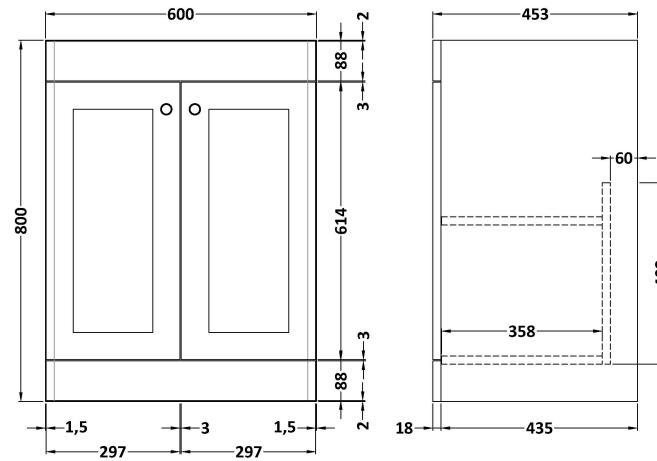

Sales Code: CLC225BR3

Description: 600 F/S 2-Door Unit & Marble Top 3Th

Packaging Details

Barcode: 5056678417409

Sales Code: CLA225

Description: 600 F/S 2-Door Unit (800X600x453)

Product Dimensions

Height (mm):	800
Width (mm):	600
Depth (mm):	453
Nett Weight (kg):	25.3

Packaging Dimensions

Height (mm):	835
Width (mm):	625
Depth (mm):	480
Gross Weight (kg):	25.8

Packaging Data

Box Colour:	Brown Cardboard Box
Box Qty:	1
Label Size:	100 x 50
Label Colour:	White Label
Label Qty:	2

Sales Code: LOM224

Description: 600 Single Bowl Marble Top 3Th

Product Dimensions

Height (mm):	268
Width (mm):	620
Depth (mm):	463
Nett Weight (kg):	13.5

Packaging Dimensions

Height (mm):	310
Width (mm):	700
Depth (mm):	550
Gross Weight (kg):	14

Packaging Data

Box Colour:	White Cardboard Box
Box Qty:	1
Label Size:	100 x 50
Label Colour:	White Label
Label Qty:	2

Outer Box Dimensions (If Applicable)

Height (mm):	
Width (mm):	
Depth (mm):	
Gross Weight (kg):	
Barcode:	5056211818991