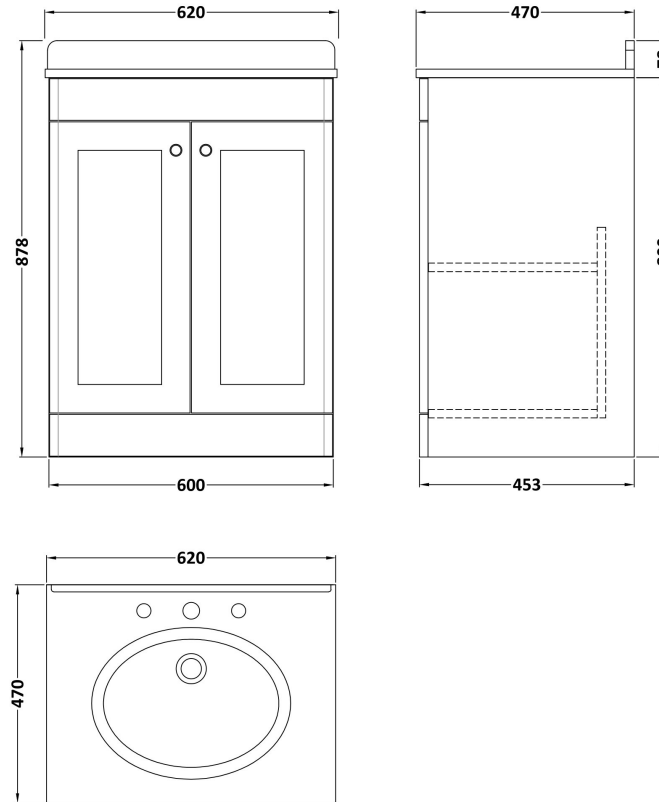

Sales Code: CLC225BR3

Description: 600 F/S 2-Door Unit & Marble Top 3Th

Packaging Details

Barcode: 5056678417409

Sales Code: CLA225

Description: 600 F/S 2-Door Unit (800X600x453)

Product Dimensions

Height (mm):	800
Width (mm):	600
Depth (mm):	453
Nett Weight (kg):	25.3

Packaging Dimensions

Height (mm):	835
Width (mm):	625
Depth (mm):	480
Gross Weight (kg):	25.8

Packaging Data

Box Colour:	Brown Cardboard Box
Box Qty:	1
Label Size:	100 x 50
Label Colour:	White Label
Label Qty:	2

Sales Code: LOM224

Description: 600 Single Bowl Marble Top 3Th

Product Dimensions

Height (mm):	268
Width (mm):	620
Depth (mm):	463
Nett Weight (kg):	13.5

Packaging Dimensions

Height (mm):	310
Width (mm):	700
Depth (mm):	550
Gross Weight (kg):	14

Packaging Data

Box Colour:	White Cardboard Box
Box Qty:	1
Label Size:	100 x 50
Label Colour:	White Label
Label Qty:	2

Outer Box Dimensions (If Applicable)

Height (mm):	
Width (mm):	
Depth (mm):	
Gross Weight (kg):	
Barcode:	5056211818991