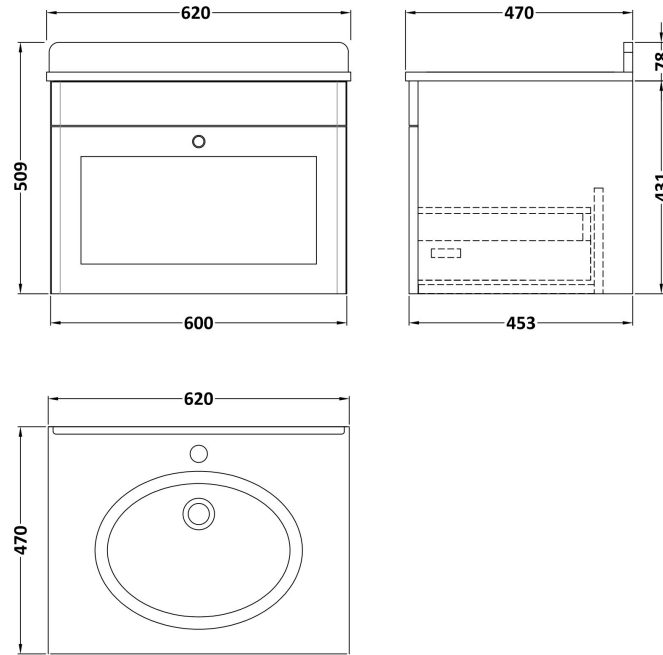

Sales Code: CLC894GR1

Description: 600 W/H 1-Drawer Unit & Marble Top 1Th

Packaging Details

Barcode: 5056678417133

Sales Code: CLA894

Description: 600 W/H 1-Drawer Unit (431X600x453)

Product Dimensions

Height (mm):	431
Width (mm):	600
Depth (mm):	453
Nett Weight (kg):	19

Packaging Dimensions

Height (mm):	465
Width (mm):	625
Depth (mm):	480
Gross Weight (kg):	19.5

Packaging Data

Box Colour:	Brown Cardboard Box
Box Qty:	1
Label Size:	100 x 50
Label Colour:	White Label
Label Qty:	2

Sales Code: LOM223

Description: 600 Single Bowl Marble Top 1Th

Product Dimensions

Height (mm):	268
Width (mm):	620
Depth (mm):	463
Nett Weight (kg):	13.5

Packaging Dimensions

Height (mm):	310
Width (mm):	700
Depth (mm):	550
Gross Weight (kg):	14

Packaging Data

Box Colour:	White Cardboard Box
Box Qty:	1
Label Size:	100 x 50
Label Colour:	White Label
Label Qty:	2

Outer Box Dimensions (If Applicable)

Height (mm):	
Width (mm):	
Depth (mm):	
Gross Weight (kg):	
Barcode:	5056211818984