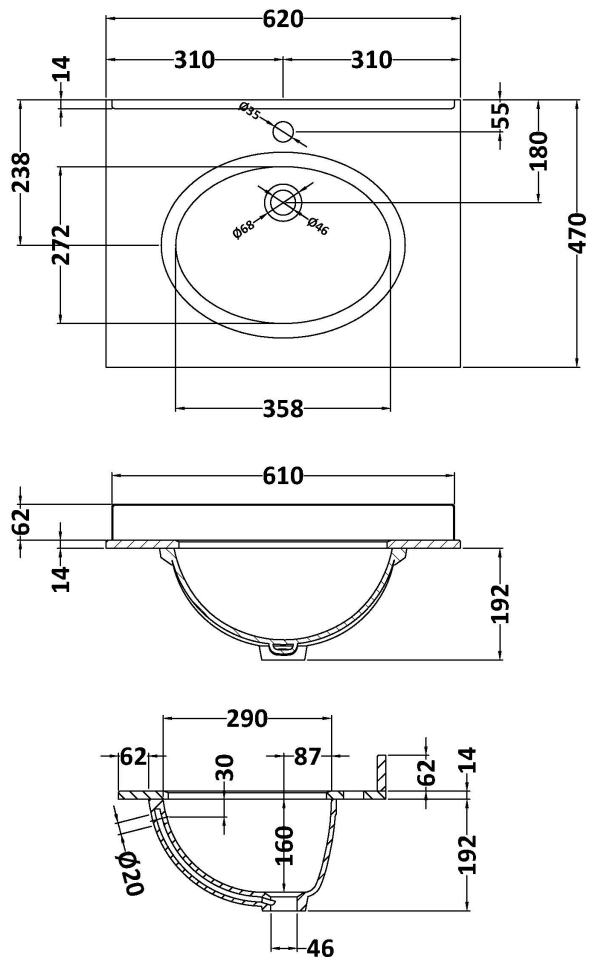

Packaging Dimensions

Height (mm):	465
Width (mm):	625
Depth (mm):	480
Gross Weight (kg):	19.5

Packaging Data

Box Colour:	Brown Cardboard Box
Box Qty:	1
Label Size:	100 x 50
Label Colour:	White Label
Label Qty:	2

Outer Box Dimensions (If Applicable)

Height (mm):	
Width (mm):	
Depth (mm):	
Gross Weight (kg):	
Barcode:	5056462643281

Product Details

Country of Origin:	China
Fitting Instruction:	No
CE & UKCA:	N/A
FSC Certified Materials:	Yes
Colour:	Satin Green
Construction Method:	Cam & Wood Dowel
Construction Type:	Rigid
Cabinet Finish:	MFC Painted Matt
Fascia Finish:	Mdf Painted Matt
Cabinet Thickness (mm):	18
Fascia Thickness (mm):	18
Drawer Included:	Yes
Drawer Type:	80mm High Metal S/C Inc Galler
No of Shelves:	Not Applicable
Hinge Type:	Not Applicable
Hinge Included:	Not Applicable
Adjustable Legs:	No, Not Required
Fixings Included:	Yes
Handle Style:	Traditional
Waste Shroud:	Yes
Handle Included:	Yes, Supplied
Handle Type:	Knob

Sales Code: LOM223

Description: 600 Single Bowl Marble Top 1Th

Product Dimensions

Height (mm):	268
Width (mm):	620
Depth (mm):	463
Nett Weight (kg):	13.5

Packaging Dimensions

Height (mm):	310
Width (mm):	700
Depth (mm):	550
Gross Weight (kg):	14

Packaging Data

Box Colour:	White Cardboard Box
Box Qty:	1
Label Size:	100 x 50
Label Colour:	White Label
Label Qty:	2

Outer Box Dimensions (If Applicable)

Height (mm):	
Width (mm):	
Depth (mm):	
Gross Weight (kg):	
Barcode:	5056211818984