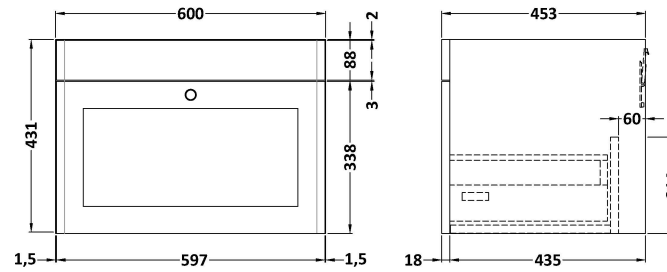

Sales Code: CLC894GR1

Description: 600 W/H 1-Drawer Unit & Marble Top 1Th

Packaging Details

Barcode: 5056678417133

Sales Code: CLA894

Description: 600 W/H 1-Drawer Unit (431X600x453)

Product Dimensions

Height (mm):	431
Width (mm):	600
Depth (mm):	453
Nett Weight (kg):	19

Packaging Dimensions

Height (mm):	465
Width (mm):	625
Depth (mm):	480
Gross Weight (kg):	19.5

Packaging Data

Box Colour:	Brown Cardboard Box
Box Qty:	1
Label Size:	100 x 50
Label Colour:	White Label
Label Qty:	2

Sales Code: LOM223

Description: 600 Single Bowl Marble Top 1Th

Product Dimensions

Height (mm):	268
Width (mm):	620
Depth (mm):	463
Nett Weight (kg):	13.5

Packaging Dimensions

Height (mm):	310
Width (mm):	700
Depth (mm):	550
Gross Weight (kg):	14

Packaging Data

Box Colour:	White Cardboard Box
Box Qty:	1
Label Size:	100 x 50
Label Colour:	White Label
Label Qty:	2

Outer Box Dimensions (If Applicable)

Height (mm):	
Width (mm):	
Depth (mm):	
Gross Weight (kg):	
Barcode:	5056211818984