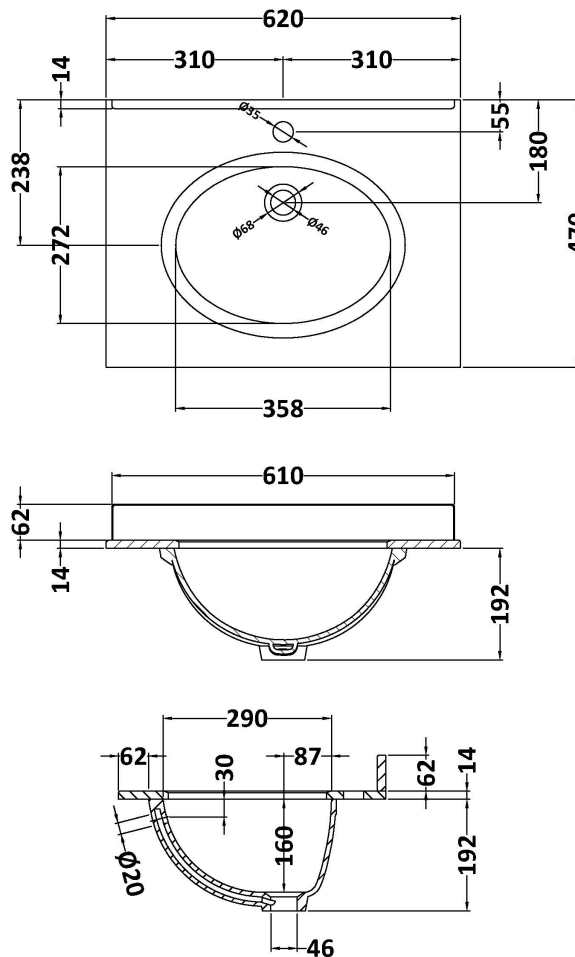

### Product Dimensions

Height (mm):	431
Width (mm):	600
Depth (mm):	453
Nett Weight (kg):	19

### Packaging Dimensions

Height (mm):	465
Width (mm):	625
Depth (mm):	480
Gross Weight (kg):	19.5

### Outer Box Dimensions (If Applicable)

Height (mm):	
Width (mm):	
Depth (mm):	
Gross Weight (kg):	
Barcode:	5056462643274

### Product Dimensions

Height (mm):	268
Width (mm):	620
Depth (mm):	463
Nett Weight (kg):	13.5