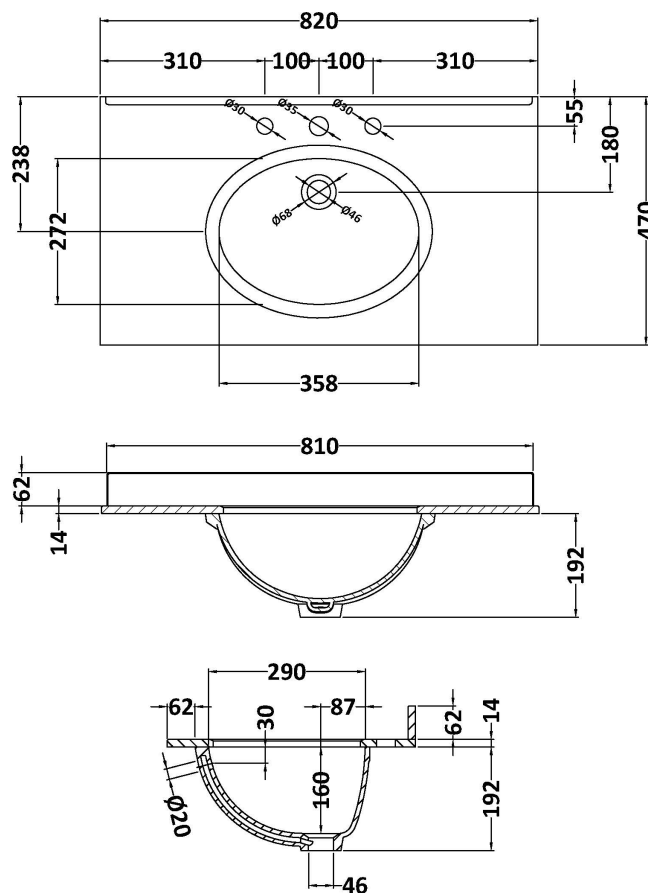

Packaging Dimensions

Height (mm):	835
Width (mm):	825
Depth (mm):	480
Gross Weight (kg):	31

Packaging Data

Box Colour:	Brown Cardboard Box
Box Qty:	1
Label Size:	100 x 50
Label Colour:	White Label
Label Qty:	2

Outer Box Dimensions (If Applicable)

Height (mm):	
Width (mm):	
Depth (mm):	
Gross Weight (kg):	
Barcode:	5056462643212

Product Details

Country of Origin:	China
Fitting Instruction:	No
CE & UKCA:	N/A
FSC Certified Materials:	Yes
Colour:	Satin Anthracite
Construction Method:	Cam & Wood Dowel
Construction Type:	Rigid
Cabinet Finish:	MFC Painted Matt
Fascia Finish:	Mdf Painted Matt
Cabinet Thickness (mm):	18
Fascia Thickness (mm):	18
Drawer Included:	No
Drawer Type:	Not Applicable
No of Shelves:	1
Hinge Type:	95 Degree Clip-On Soft Close
Hinge Included:	Yes, Supplied
Adjustable Legs:	No, Not Required
Fixings Included:	Yes
Handle Style:	Traditional
Waste Shroud:	Not Applicable
Handle Included:	Yes, Supplied
Handle Type:	Knob

Sales Code: LOM230

Description: 800 Single Bowl Marble Top 3Th

Product Dimensions

Height (mm):	268
Width (mm):	820
Depth (mm):	463
Nett Weight (kg):	18

Packaging Dimensions

Height (mm):	310
Width (mm):	900
Depth (mm):	550
Gross Weight (kg):	18.5

Packaging Data

Box Colour:	White Cardboard Box
Box Qty:	1
Label Size:	100 x 50
Label Colour:	White Label
Label Qty:	2

Outer Box Dimensions (If Applicable)

Height (mm):	
Width (mm):	
Depth (mm):	
Gross Weight (kg):	
Barcode:	5056211819059