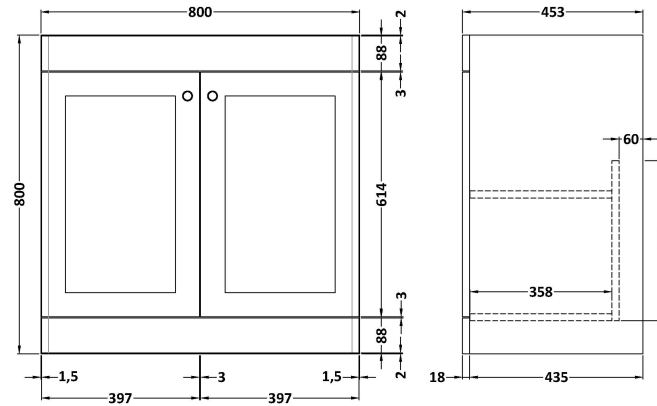

Sales Code: CLC1426BR3

Description: 800 F/S 2-Door Unit & Marble Top 3Th

Packaging Details

Barcode: 5056678417546

Sales Code: CLA1426

Description: 800 F/S 2-Door Unit (800X800 X453)

Product Dimensions

Height (mm):	800
Width (mm):	800
Depth (mm):	453
Nett Weight (kg):	30.5

Packaging Dimensions

Height (mm):	835
Width (mm):	825
Depth (mm):	480
Gross Weight (kg):	31

Packaging Data

Box Colour:	Brown Cardboard Box
Box Qty:	1
Label Size:	100 x 50
Label Colour:	White Label
Label Qty:	2

Sales Code: LOM230

Description: 800 Single Bowl Marble Top 3Th

Product Dimensions

Height (mm):	268
Width (mm):	820
Depth (mm):	463
Nett Weight (kg):	18

Packaging Dimensions

Height (mm):	310
Width (mm):	900
Depth (mm):	550
Gross Weight (kg):	18.5

Packaging Data

Box Colour:	White Cardboard Box
Box Qty:	1
Label Size:	100 x 50
Label Colour:	White Label
Label Qty:	2

Outer Box Dimensions (If Applicable)

Height (mm):	
Width (mm):	
Depth (mm):	
Gross Weight (kg):	
Barcode:	5056211819059