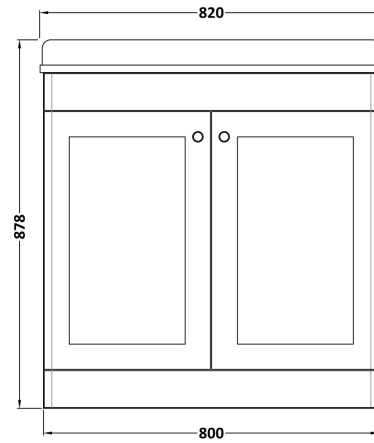

Sales Code: CLC1426BR3

Description: 800 F/S 2-Door Unit & Marble Top 3Th

Packaging Details

Barcode: 5056678417546

Sales Code: CLA1426

Description: 800 F/S 2-Door Unit (800X800 X453)

Product Dimensions

Height (mm):	800
Width (mm):	800
Depth (mm):	453
Nett Weight (kg):	30.5

Packaging Dimensions

Height (mm):	835
Width (mm):	825
Depth (mm):	480
Gross Weight (kg):	31

Packaging Data

Box Colour:	Brown Cardboard Box
Box Qty:	1
Label Size:	100 x 50
Label Colour:	White Label
Label Qty:	2

Outer Box Dimensions (If Applicable)

Height (mm):	
Width (mm):	
Depth (mm):	
Gross Weight (kg):	
Barcode:	5056462643212

Product Details

Country of Origin:	China
Fitting Instruction:	No
CE & UKCA:	N/A
FSC Certified Materials:	Yes
Colour:	Satin Anthracite
Construction Method:	Cam & Wood Dowel
Construction Type:	Rigid
Cabinet Finish:	MFC Painted Matt
Fascia Finish:	Mdf Painted Matt
Cabinet Thickness (mm):	18
Fascia Thickness (mm):	18
Drawer Included:	No
Drawer Type:	Not Applicable
No of Shelves:	1
Hinge Type:	95 Degree Clip-On Soft Close
Hinge Included:	Yes, Supplied
Adjustable Legs:	No, Not Required
Fixings Included:	Yes
Handle Style:	Traditional
Waste Shroud:	Not Applicable
Handle Included:	Yes, Supplied
Handle Type:	Knob

Sales Code: LOM230

Description: 800 Single Bowl Marble Top 3Th

Product Dimensions

Height (mm):	268
Width (mm):	820
Depth (mm):	463
Nett Weight (kg):	18

Packaging Dimensions

Height (mm):	310
Width (mm):	900
Depth (mm):	550
Gross Weight (kg):	18.5