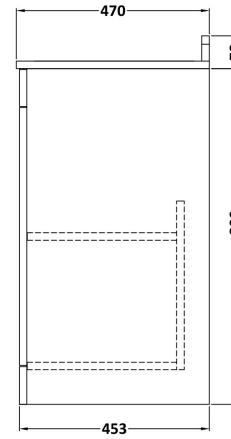

Sales Code: CLC1426BR3

Description: 800 F/S 2-Door Unit & Marble Top 3Th

Packaging Details

Barcode: 5056678417546

Sales Code: CLA1426

Description: 800 F/S 2-Door Unit (800X800 X453)

Product Dimensions

Height (mm):	800
Width (mm):	800
Depth (mm):	453
Nett Weight (kg):	30.5

Packaging Dimensions

Height (mm):	835
Width (mm):	825
Depth (mm):	480
Gross Weight (kg):	31

Packaging Data

Box Colour:	Brown Cardboard Box
Box Qty:	1
Label Size:	100 x 50
Label Colour:	White Label
Label Qty:	2

Sales Code: LOM230

Description: 800 Single Bowl Marble Top 3Th

Product Dimensions

Height (mm):	268
Width (mm):	820
Depth (mm):	463
Nett Weight (kg):	18

Packaging Dimensions

Height (mm):	310
Width (mm):	900
Depth (mm):	550
Gross Weight (kg):	18.5

Packaging Data

Box Colour:	White Cardboard Box
Box Qty:	1
Label Size:	100 x 50
Label Colour:	White Label
Label Qty:	2

Outer Box Dimensions (If Applicable)

Height (mm):	
Width (mm):	
Depth (mm):	
Gross Weight (kg):	
Barcode:	5056211819059