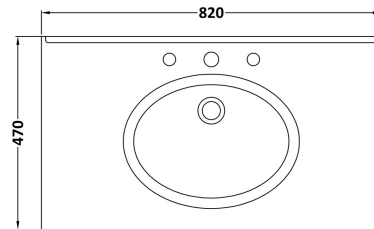

Sales Code: CLC1426BR3

Description: 800 F/S 2-Door Unit & Marble Top 3Th

Packaging Details

Barcode: 5056678417546

Sales Code: CLA1426

Description: 800 F/S 2-Door Unit (800X800 X453)

Product Dimensions

Height (mm):	800
Width (mm):	800
Depth (mm):	453
Nett Weight (kg):	30.5

Packaging Dimensions

Height (mm):	835
Width (mm):	825
Depth (mm):	480
Gross Weight (kg):	31

Packaging Data

Box Colour:	Brown Cardboard Box
Box Qty:	1
Label Size:	100 x 50
Label Colour:	White Label
Label Qty:	2

Outer Box Dimensions (If Applicable)

Height (mm):	
Width (mm):	
Depth (mm):	
Gross Weight (kg):	
Barcode:	5056462643212

Product Details

Country of Origin:	China
Fitting Instruction:	No
CE & UKCA:	N/A
FSC Certified Materials:	Yes
Colour:	Satin Anthracite
Construction Method:	Cam & Wood Dowel
Construction Type:	Rigid
Cabinet Finish:	MFC Painted Matt
Fascia Finish:	Mdf Painted Matt
Cabinet Thickness (mm):	18
Fascia Thickness (mm):	18
Drawer Included:	No
Drawer Type:	Not Applicable
No of Shelves:	1
Hinge Type:	95 Degree Clip-On Soft Close
Hinge Included:	Yes, Supplied
Adjustable Legs:	No, Not Required
Fixings Included:	Yes
Handle Style:	Traditional
Waste Shroud:	Not Applicable
Handle Included:	Yes, Supplied
Handle Type:	Knob

Sales Code: LOM230

Description: 800 Single Bowl Marble Top 3Th

Product Dimensions

Height (mm):	268
Width (mm):	820
Depth (mm):	463
Nett Weight (kg):	18

Packaging Dimensions

Height (mm):	310
Width (mm):	900
Depth (mm):	550
Gross Weight (kg):	18.5