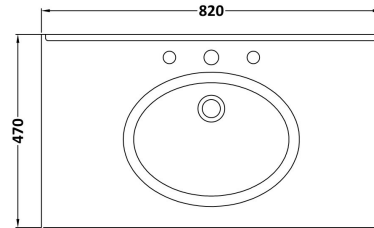

Sales Code: CLC226BR3

Description: 800 F/S 2-Door Unit & Marble Top 3Th

Packaging Details

Barcode: 5056678417522