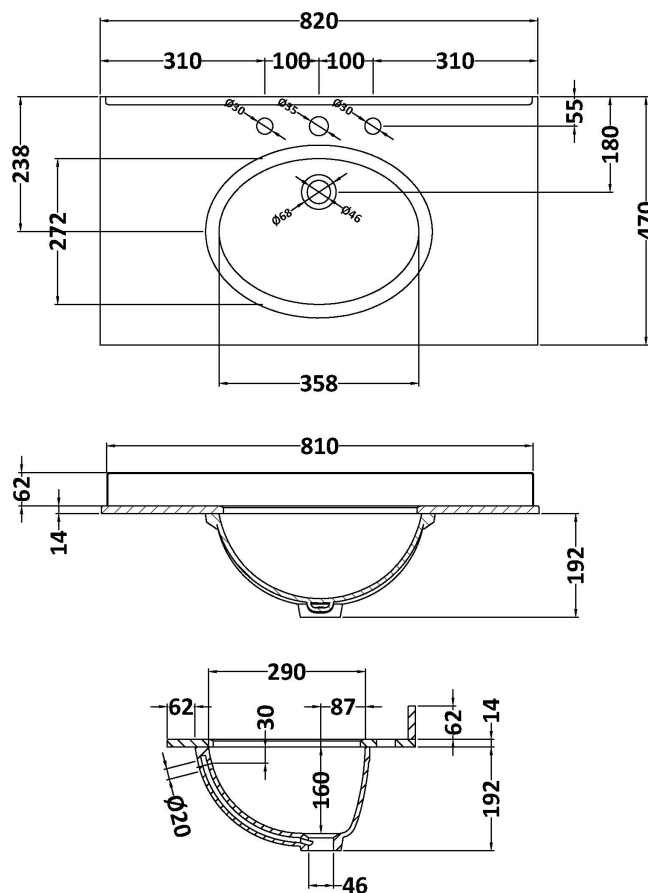

### Product Dimensions

Height (mm):	800
Width (mm):	800
Depth (mm):	453
Nett Weight (kg):	30.5

### Packaging Dimensions

Height (mm):	835
Width (mm):	825
Depth (mm):	480
Gross Weight (kg):	31

### Outer Box Dimensions (If Applicable)

Height (mm):	
Width (mm):	
Depth (mm):	
Gross Weight (kg):	
Barcode:	5056462643199

### Product Dimensions

Height (mm):	268
Width (mm):	820
Depth (mm):	463
Nett Weight (kg):	18