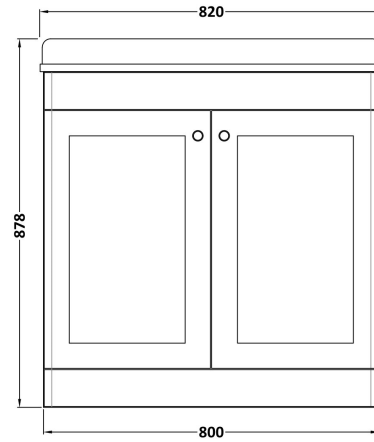

Sales Code: CLC226BR3

Description: 800 F/S 2-Door Unit & Marble Top 3Th

Packaging Details

Barcode: 5056678417522