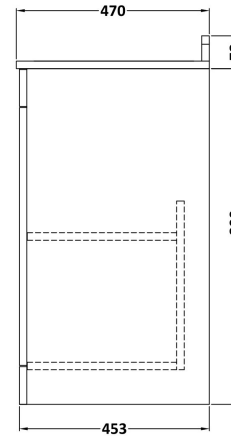

Sales Code: CLC226BR3

Description: 800 F/S 2-Door Unit & Marble Top 3Th

Packaging Details

Barcode: 5056678417522