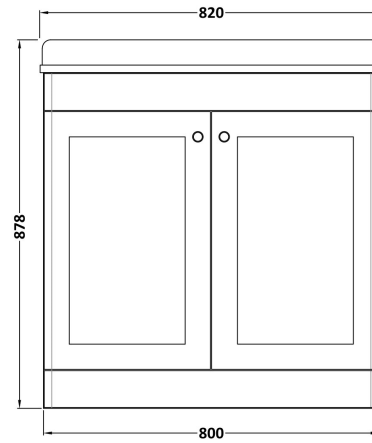

Sales Code: CLC126BR3

Description: 800 F/S 2-Door Unit & Marble Top 3Th

Packaging Details

Barcode: 5056678417515

Sales Code: CLA126

Description: 800 F/S 2-Door Unit (800X800 X453)

Product Dimensions

Height (mm):	800
Width (mm):	800
Depth (mm):	453
Nett Weight (kg):	30.5

Packaging Dimensions

Height (mm):	835
Width (mm):	825
Depth (mm):	480
Gross Weight (kg):	31

Packaging Data

Box Colour:	Brown Cardboard Box
Box Qty:	1
Label Size:	100 x 50
Label Colour:	White Label
Label Qty:	2

Outer Box Dimensions (If Applicable)

Height (mm):	
Width (mm):	
Depth (mm):	
Gross Weight (kg):	
Barcode:	5056462643182

Product Details

Country of Origin:	China
Fitting Instruction:	No
CE & UKCA:	N/A
FSC Certified Materials:	Yes
Colour:	Satin White
Construction Method:	Cam & Wood Dowel
Construction Type:	Rigid
Cabinet Finish:	MFC Painted Matt
Fascia Finish:	Mdf Painted Matt
Cabinet Thickness (mm):	18
Fascia Thickness (mm):	18
Drawer Included:	No
Drawer Type:	Not Applicable
No of Shelves:	1
Hinge Type:	95 Degree Clip-On Soft Close
Hinge Included:	Yes, Supplied
Adjustable Legs:	No, Not Required
Fixings Included:	Yes
Handle Style:	Traditional
Waste Shroud:	Not Applicable
Handle Included:	Yes, Supplied
Handle Type:	Knob

Sales Code: LOM230

Description: 800 Single Bowl Marble Top 3Th

Product Dimensions

Height (mm):	268
Width (mm):	820
Depth (mm):	463
Nett Weight (kg):	18

Packaging Dimensions

Height (mm):	310
Width (mm):	900
Depth (mm):	550
Gross Weight (kg):	18.5