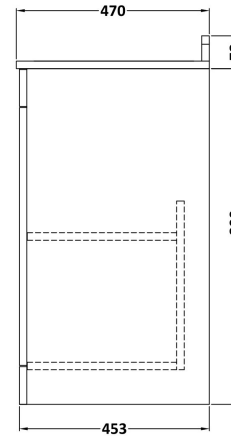

Sales Code: CLC126BR3

Description: 800 F/S 2-Door Unit & Marble Top 3Th

Packaging Details

Barcode: 5056678417515

Sales Code: CLA126

Description: 800 F/S 2-Door Unit (800X800 X453)

Product Dimensions

Height (mm):	800
Width (mm):	800
Depth (mm):	453
Nett Weight (kg):	30.5

Packaging Dimensions

Height (mm):	835
Width (mm):	825
Depth (mm):	480
Gross Weight (kg):	31

Packaging Data

Box Colour:	Brown Cardboard Box
Box Qty:	1
Label Size:	100 x 50
Label Colour:	White Label
Label Qty:	2

Sales Code: LOM230

Description: 800 Single Bowl Marble Top 3Th

Product Dimensions

Height (mm):	268
Width (mm):	820
Depth (mm):	463
Nett Weight (kg):	18

Packaging Dimensions

Height (mm):	310
Width (mm):	900
Depth (mm):	550
Gross Weight (kg):	18.5

Packaging Data

Box Colour:	White Cardboard Box
Box Qty:	1
Label Size:	100 x 50
Label Colour:	White Label
Label Qty:	2

Outer Box Dimensions (If Applicable)

Height (mm):	
Width (mm):	
Depth (mm):	
Gross Weight (kg):	
Barcode:	5056211819059