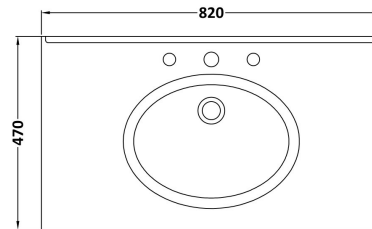

Sales Code: CLC126BR3

Description: 800 F/S 2-Door Unit & Marble Top 3Th

Packaging Details

Barcode: 5056678417515

Sales Code: CLA126

Description: 800 F/S 2-Door Unit (800X800 X453)

Product Dimensions

Height (mm):	800
Width (mm):	800
Depth (mm):	453
Nett Weight (kg):	30.5

Packaging Dimensions

Height (mm):	835
Width (mm):	825
Depth (mm):	480
Gross Weight (kg):	31

Packaging Data

Box Colour:	Brown Cardboard Box
Box Qty:	1
Label Size:	100 x 50
Label Colour:	White Label
Label Qty:	2

Outer Box Dimensions (If Applicable)

Height (mm):	
Width (mm):	
Depth (mm):	
Gross Weight (kg):	
Barcode:	5056462643182

Product Details

Country of Origin:	China
Fitting Instruction:	No
CE & UKCA:	N/A
FSC Certified Materials:	Yes
Colour:	Satin White
Construction Method:	Cam & Wood Dowel
Construction Type:	Rigid
Cabinet Finish:	MFC Painted Matt
Fascia Finish:	Mdf Painted Matt
Cabinet Thickness (mm):	18
Fascia Thickness (mm):	18
Drawer Included:	No
Drawer Type:	Not Applicable
No of Shelves:	1
Hinge Type:	95 Degree Clip-On Soft Close
Hinge Included:	Yes, Supplied
Adjustable Legs:	No, Not Required
Fixings Included:	Yes
Handle Style:	Traditional
Waste Shroud:	Not Applicable
Handle Included:	Yes, Supplied
Handle Type:	Knob

Sales Code: LOM230

Description: 800 Single Bowl Marble Top 3Th

Product Dimensions

Height (mm):	268
Width (mm):	820
Depth (mm):	463
Nett Weight (kg):	18

Packaging Dimensions

Height (mm):	310
Width (mm):	900
Depth (mm):	550
Gross Weight (kg):	18.5