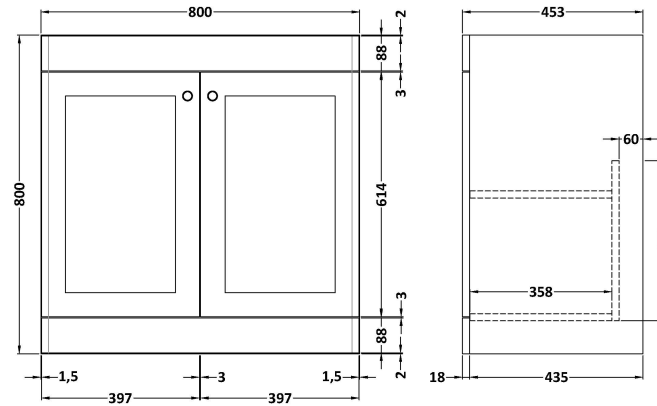

Sales Code: CLC126BR3

Description: 800 F/S 2-Door Unit & Marble Top 3Th

Packaging Details

Barcode: 5056678417515

Sales Code: CLA126

Description: 800 F/S 2-Door Unit (800X800 X453)

Product Dimensions

Height (mm):	800
Width (mm):	800
Depth (mm):	453
Nett Weight (kg):	30.5

Packaging Dimensions

Height (mm):	835
Width (mm):	825
Depth (mm):	480
Gross Weight (kg):	31

Packaging Data

Box Colour:	Brown Cardboard Box
Box Qty:	1
Label Size:	100 x 50
Label Colour:	White Label
Label Qty:	2

Sales Code: LOM230

Description: 800 Single Bowl Marble Top 3Th

Product Dimensions

Height (mm):	268
Width (mm):	820
Depth (mm):	463
Nett Weight (kg):	18

Packaging Dimensions

Height (mm):	310
Width (mm):	900
Depth (mm):	550
Gross Weight (kg):	18.5

Packaging Data

Box Colour:	White Cardboard Box
Box Qty:	1
Label Size:	100 x 50
Label Colour:	White Label
Label Qty:	2

Outer Box Dimensions (If Applicable)

Height (mm):	
Width (mm):	
Depth (mm):	
Gross Weight (kg):	
Barcode:	5056211819059