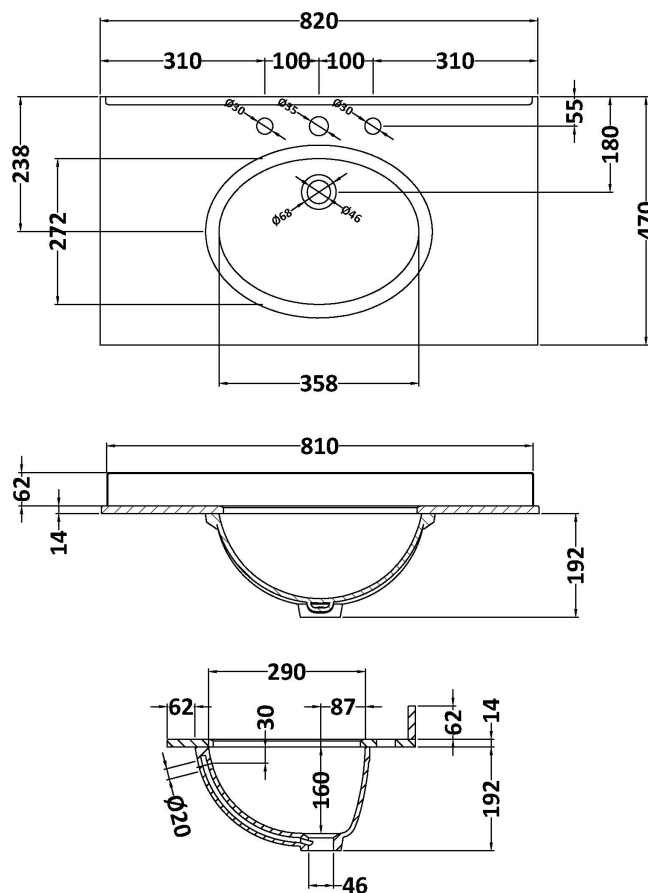

Packaging Dimensions

Height (mm):	835
Width (mm):	825
Depth (mm):	480
Gross Weight (kg):	31

Packaging Data

Box Colour:	Brown Cardboard Box
Box Qty:	1
Label Size:	100 x 50
Label Colour:	White Label
Label Qty:	2

Outer Box Dimensions (If Applicable)

Height (mm):	
Width (mm):	
Depth (mm):	
Gross Weight (kg):	
Barcode:	5056462643182

Product Details

Country of Origin:	China
Fitting Instruction:	No
CE & UKCA:	N/A
FSC Certified Materials:	Yes
Colour:	Satin White
Construction Method:	Cam & Wood Dowel
Construction Type:	Rigid
Cabinet Finish:	MFC Painted Matt
Fascia Finish:	Mdf Painted Matt
Cabinet Thickness (mm):	18
Fascia Thickness (mm):	18
Drawer Included:	No
Drawer Type:	Not Applicable
No of Shelves:	1
Hinge Type:	95 Degree Clip-On Soft Close
Hinge Included:	Yes, Supplied
Adjustable Legs:	No, Not Required
Fixings Included:	Yes
Handle Style:	Traditional
Waste Shroud:	Not Applicable
Handle Included:	Yes, Supplied
Handle Type:	Knob

Sales Code: LOM230

Description: 800 Single Bowl Marble Top 3Th

Product Dimensions

Height (mm):	268
Width (mm):	820
Depth (mm):	463
Nett Weight (kg):	18

Packaging Dimensions

Height (mm):	310
Width (mm):	900
Depth (mm):	550
Gross Weight (kg):	18.5

Packaging Data

Box Colour:	White Cardboard Box
Box Qty:	1
Label Size:	100 x 50
Label Colour:	White Label
Label Qty:	2

Outer Box Dimensions (If Applicable)

Height (mm):	
Width (mm):	
Depth (mm):	
Gross Weight (kg):	
Barcode:	5056211819059