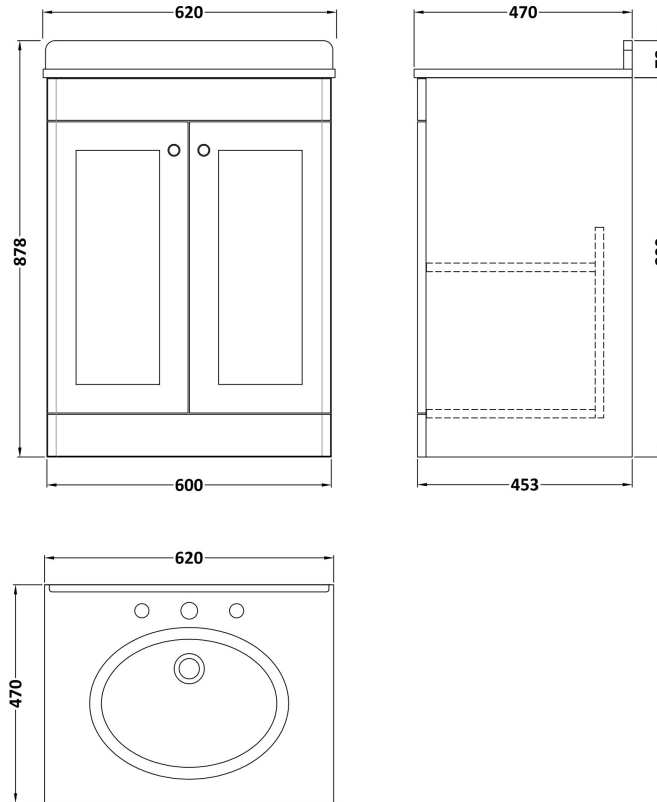

Sales Code: CLC1425GR3

Description: 600 F/S 2-Door Unit & Marble Top 3Th

Packaging Details

Barcode: 5056678417386

Sales Code: CLA1425

Description: 600 F/S 2-Door Unit (800X600x453)

Product Dimensions

Height (mm):	800
Width (mm):	600
Depth (mm):	453
Nett Weight (kg):	25.3

Packaging Dimensions

Height (mm):	835
Width (mm):	625
Depth (mm):	480
Gross Weight (kg):	25.8

Packaging Data

Box Colour:	Brown Cardboard Box
Box Qty:	1
Label Size:	100 x 50
Label Colour:	White Label
Label Qty:	2

Sales Code: LOM226

Description: 600 Single Bowl Marble Top 3Th

Product Dimensions

Height (mm):	268
Width (mm):	620
Depth (mm):	463
Nett Weight (kg):	13.5

Packaging Dimensions

Height (mm):	310
Width (mm):	700
Depth (mm):	550
Gross Weight (kg):	14

Packaging Data

Box Colour:	White Cardboard Box
Box Qty:	1
Label Size:	100 x 50
Label Colour:	White Label
Label Qty:	2

Outer Box Dimensions (If Applicable)

Height (mm):	
Width (mm):	
Depth (mm):	
Gross Weight (kg):	
Barcode:	5056211819011