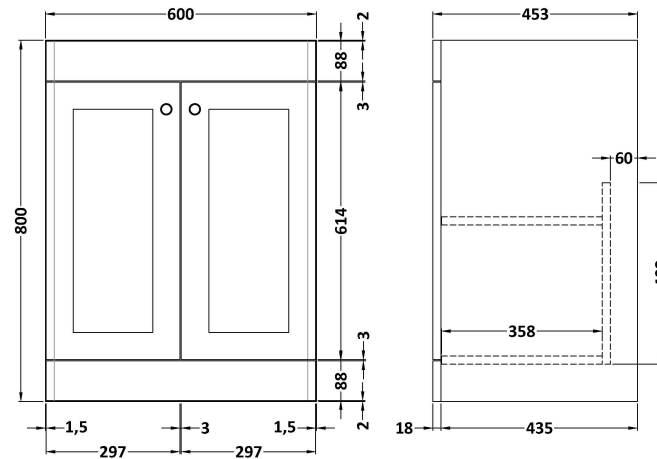

Sales Code: CLC1425GR3

Description: 600 F/S 2-Door Unit & Marble Top 3Th

Packaging Details

Barcode: 5056678417386

Sales Code: CLA1425

Description: 600 F/S 2-Door Unit (800X600x453)

Product Dimensions

Height (mm):	800
Width (mm):	600
Depth (mm):	453
Nett Weight (kg):	25.3

Packaging Dimensions

Height (mm):	835
Width (mm):	625
Depth (mm):	480
Gross Weight (kg):	25.8

Packaging Data

Box Colour:	Brown Cardboard Box
Box Qty:	1
Label Size:	100 x 50
Label Colour:	White Label
Label Qty:	2

Sales Code: LOM226

Description: 600 Single Bowl Marble Top 3Th

Product Dimensions

Height (mm):	268
Width (mm):	620
Depth (mm):	463
Nett Weight (kg):	13.5

Packaging Dimensions

Height (mm):	310
Width (mm):	700
Depth (mm):	550
Gross Weight (kg):	14

Packaging Data

Box Colour:	White Cardboard Box
Box Qty:	1
Label Size:	100 x 50
Label Colour:	White Label
Label Qty:	2

Outer Box Dimensions (If Applicable)

Height (mm):	
Width (mm):	
Depth (mm):	
Gross Weight (kg):	
Barcode:	5056211819011