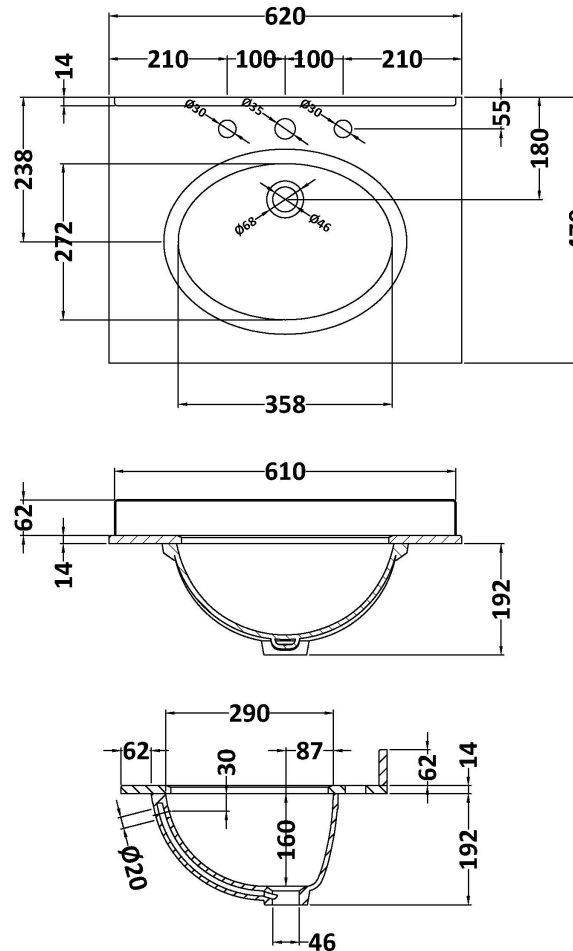

Packaging Dimensions

Height (mm):	835
Width (mm):	625
Depth (mm):	480
Gross Weight (kg):	25.8

Packaging Data

Box Colour:	Brown Cardboard Box
Box Qty:	1
Label Size:	100 x 50
Label Colour:	White Label
Label Qty:	2

Outer Box Dimensions (If Applicable)

Height (mm):	
Width (mm):	
Depth (mm):	
Gross Weight (kg):	
Barcode:	5056462643175

Product Details

Country of Origin:	China
Fitting Instruction:	No
CE & UKCA:	N/A
FSC Certified Materials:	Yes
Colour:	Satin Anthracite
Construction Method:	Cam & Wood Dowel
Construction Type:	Rigid
Cabinet Finish:	MFC Painted Matt
Fascia Finish:	Mdf Painted Matt
Cabinet Thickness (mm):	18
Fascia Thickness (mm):	18
Drawer Included:	No
Drawer Type:	Not Applicable
No of Shelves:	1
Hinge Type:	95 Degree Clip-On Soft Close
Hinge Included:	Yes, Supplied
Adjustable Legs:	No, Not Required
Fixings Included:	Yes
Handle Style:	Traditional
Waste Shroud:	Not Applicable
Handle Included:	Yes, Supplied
Handle Type:	Knob

Sales Code: LOM226

Description: 600 Single Bowl Marble Top 3Th

Product Dimensions

Height (mm):	268
Width (mm):	620
Depth (mm):	463
Nett Weight (kg):	13.5

Packaging Dimensions

Height (mm):	310
Width (mm):	700
Depth (mm):	550
Gross Weight (kg):	14

Packaging Data

Box Colour:	White Cardboard Box
Box Qty:	1
Label Size:	100 x 50
Label Colour:	White Label
Label Qty:	2

Outer Box Dimensions (If Applicable)

Height (mm):	
Width (mm):	
Depth (mm):	
Gross Weight (kg):	
Barcode:	5056211819011