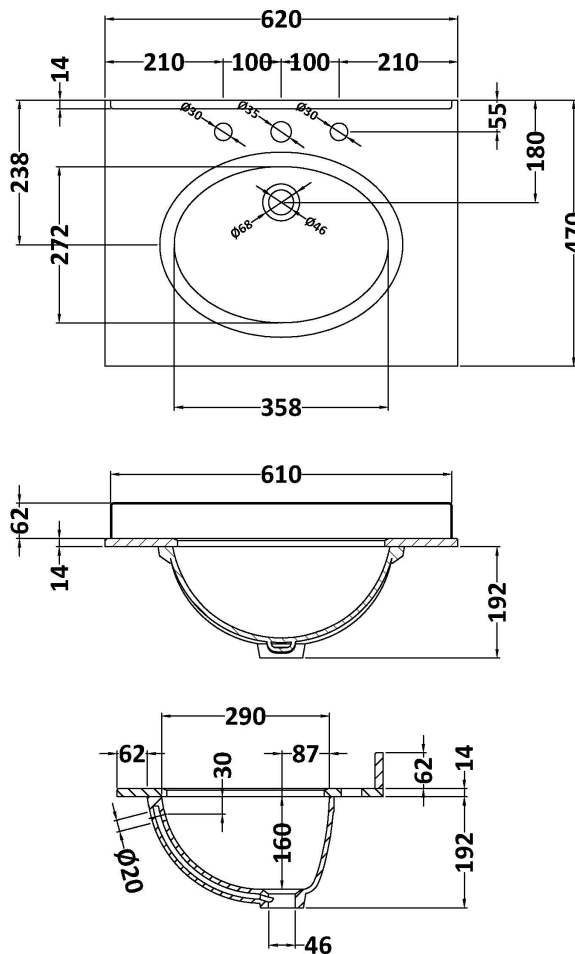

### Product Dimensions

Height (mm):	800
Width (mm):	600
Depth (mm):	453
Nett Weight (kg):	25.3

### Packaging Dimensions

Height (mm):	835
Width (mm):	625
Depth (mm):	480
Gross Weight (kg):	25.8

### Outer Box Dimensions (If Applicable)

Height (mm):	
Width (mm):	
Depth (mm):	
Gross Weight (kg):	
Barcode:	5056462643168

### Product Dimensions

Height (mm):	268
Width (mm):	620
Depth (mm):	463
Nett Weight (kg):	13.5