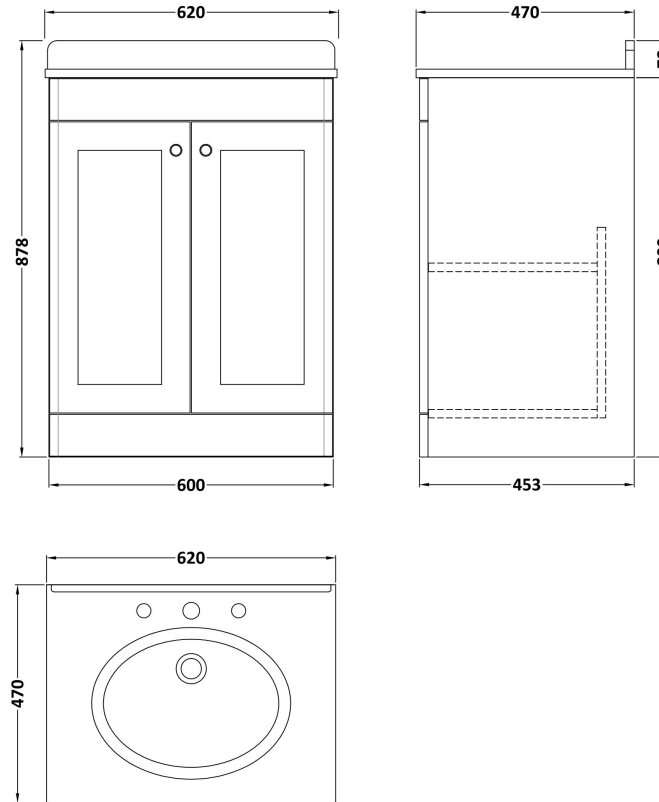

Sales Code: CLC825GR3

Description: 600 F/S 2-Door Unit & Marble Top 3Th

Packaging Details

Barcode: 5056678417379