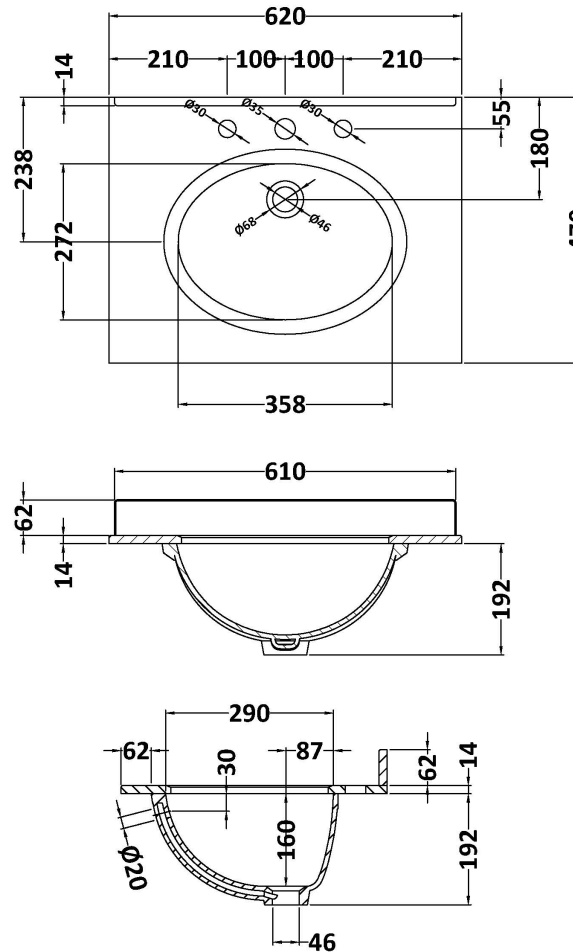

### Product Dimensions

Height (mm):	800
Width (mm):	600
Depth (mm):	453
Nett Weight (kg):	25.3

### Packaging Dimensions

Height (mm):	835
Width (mm):	625
Depth (mm):	480
Gross Weight (kg):	25.8

### Outer Box Dimensions (If Applicable)

Height (mm):	
Width (mm):	
Depth (mm):	
Gross Weight (kg):	
Barcode:	5056462643144

### Product Dimensions

Height (mm):	268
Width (mm):	620
Depth (mm):	463
Nett Weight (kg):	13.5