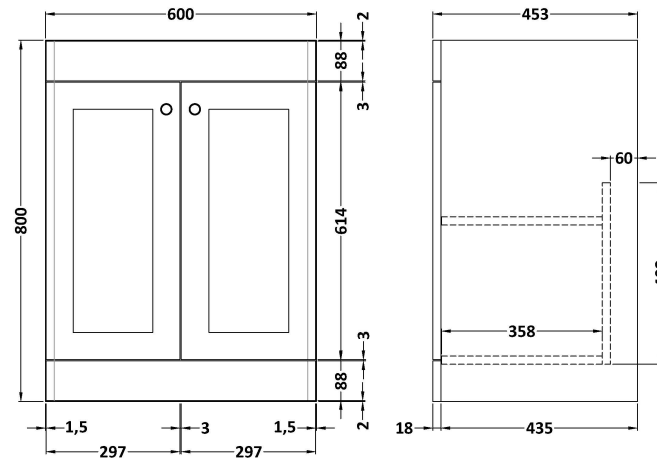

### Product Dimensions

Height (mm):	800
Width (mm):	600
Depth (mm):	453
Nett Weight (kg):	25.3

### Packaging Dimensions

Height (mm):	835
Width (mm):	625
Depth (mm):	480
Gross Weight (kg):	25.8

### Product Dimensions

Height (mm):	268
Width (mm):	620
Depth (mm):	463
Nett Weight (kg):	13.5

### Packaging Dimensions

Height (mm):	310
Width (mm):	700
Depth (mm):	550
Gross Weight (kg):	14