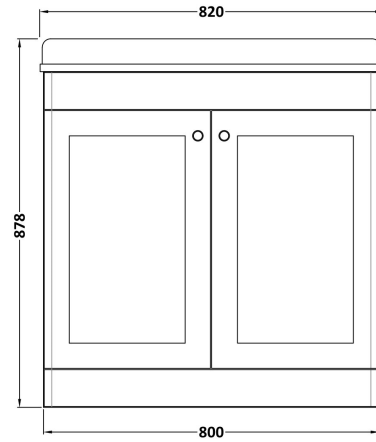

Sales Code: CLC126GR3

Description: 800 F/S 2-Door Unit & Marble Top 3Th

Packaging Details

Barcode: 5056678417478

Sales Code: CLA126

Description: 800 F/S 2-Door Unit (800X800 X453)

Product Dimensions

Height (mm):	800
Width (mm):	800
Depth (mm):	453
Nett Weight (kg):	30.5

Packaging Dimensions

Height (mm):	835
Width (mm):	825
Depth (mm):	480
Gross Weight (kg):	31

Packaging Data

Box Colour:	Brown Cardboard Box
Box Qty:	1
Label Size:	100 x 50
Label Colour:	White Label
Label Qty:	2

Outer Box Dimensions (If Applicable)

Height (mm):	
Width (mm):	
Depth (mm):	
Gross Weight (kg):	
Barcode:	5056462643182

Product Details

Country of Origin:	China
Fitting Instruction:	No
CE & UKCA:	N/A
FSC Certified Materials:	Yes
Colour:	Satin White
Construction Method:	Cam & Wood Dowel
Construction Type:	Rigid
Cabinet Finish:	MFC Painted Matt
Fascia Finish:	Mdf Painted Matt
Cabinet Thickness (mm):	18
Fascia Thickness (mm):	18
Drawer Included:	No
Drawer Type:	Not Applicable
No of Shelves:	1
Hinge Type:	95 Degree Clip-On Soft Close
Hinge Included:	Yes, Supplied
Adjustable Legs:	No, Not Required
Fixings Included:	Yes
Handle Style:	Traditional
Waste Shroud:	Not Applicable
Handle Included:	Yes, Supplied
Handle Type:	Knob

Sales Code: LOM232

Description: 800 Single Bowl Marble Top 3Th

Product Dimensions

Height (mm):	268
Width (mm):	820
Depth (mm):	463
Nett Weight (kg):	18

Packaging Dimensions

Height (mm):	310
Width (mm):	900
Depth (mm):	550
Gross Weight (kg):	18.5