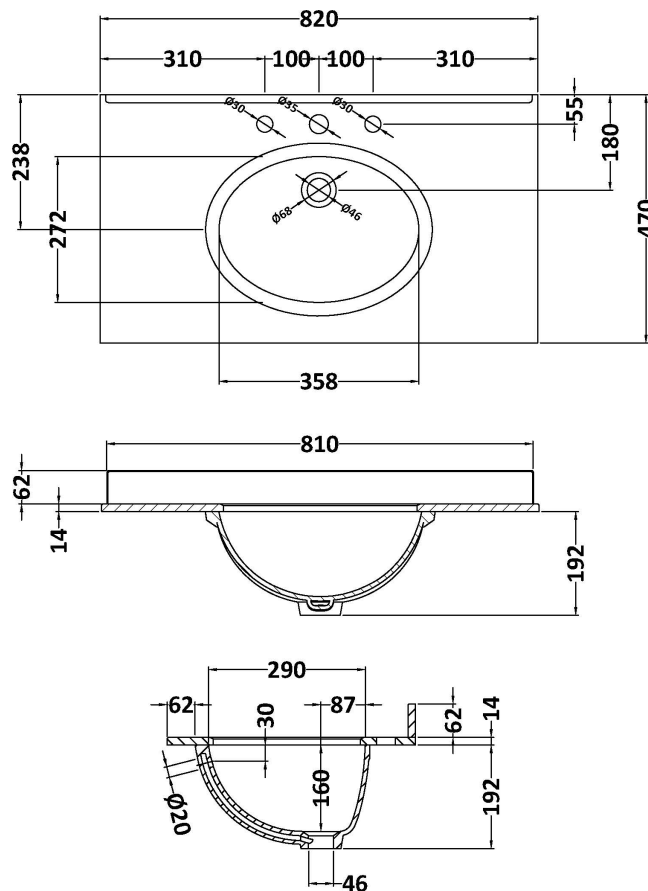

Packaging Dimensions

Height (mm):	835
Width (mm):	825
Depth (mm):	480
Gross Weight (kg):	31

Packaging Data

Box Colour:	Brown Cardboard Box
Box Qty:	1
Label Size:	100 x 50
Label Colour:	White Label
Label Qty:	2

Outer Box Dimensions (If Applicable)

Height (mm):	
Width (mm):	
Depth (mm):	
Gross Weight (kg):	
Barcode:	5056462643182

Product Details

Country of Origin:	China
Fitting Instruction:	No
CE & UKCA:	N/A
FSC Certified Materials:	Yes
Colour:	Satin White
Construction Method:	Cam & Wood Dowel
Construction Type:	Rigid
Cabinet Finish:	MFC Painted Matt
Fascia Finish:	Mdf Painted Matt
Cabinet Thickness (mm):	18
Fascia Thickness (mm):	18
Drawer Included:	No
Drawer Type:	Not Applicable
No of Shelves:	1
Hinge Type:	95 Degree Clip-On Soft Close
Hinge Included:	Yes, Supplied
Adjustable Legs:	No, Not Required
Fixings Included:	Yes
Handle Style:	Traditional
Waste Shroud:	Not Applicable
Handle Included:	Yes, Supplied
Handle Type:	Knob

Sales Code: LOM232

Description: 800 Single Bowl Marble Top 3Th

Product Dimensions

Height (mm):	268
Width (mm):	820
Depth (mm):	463
Nett Weight (kg):	18

Packaging Dimensions

Height (mm):	310
Width (mm):	900
Depth (mm):	550
Gross Weight (kg):	18.5

Packaging Data

Box Colour:	White Cardboard Box
Box Qty:	1
Label Size:	100 x 50
Label Colour:	White Label
Label Qty:	2

Outer Box Dimensions (If Applicable)

Height (mm):	
Width (mm):	
Depth (mm):	
Gross Weight (kg):	
Barcode:	5056211819073