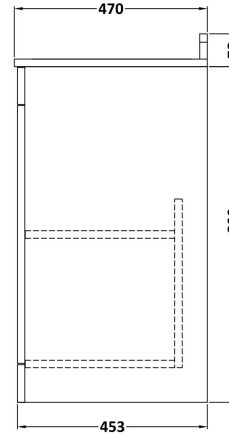

Sales Code: CLC126GR3

Description: 800 F/S 2-Door Unit & Marble Top 3Th

Packaging Details

Barcode: 5056678417478

Sales Code: CLA126

Description: 800 F/S 2-Door Unit (800X800 X453)

Product Dimensions

Height (mm):	800
Width (mm):	800
Depth (mm):	453
Nett Weight (kg):	30.5

Packaging Dimensions

Height (mm):	835
Width (mm):	825
Depth (mm):	480
Gross Weight (kg):	31

Packaging Data

Box Colour:	Brown Cardboard Box
Box Qty:	1
Label Size:	100 x 50
Label Colour:	White Label
Label Qty:	2

Sales Code: LOM232

Description: 800 Single Bowl Marble Top 3Th

Product Dimensions

Height (mm):	268
Width (mm):	820
Depth (mm):	463
Nett Weight (kg):	18

Packaging Dimensions

Height (mm):	310
Width (mm):	900
Depth (mm):	550
Gross Weight (kg):	18.5

Packaging Data

Box Colour:	White Cardboard Box
Box Qty:	1
Label Size:	100 x 50
Label Colour:	White Label
Label Qty:	2

Outer Box Dimensions (If Applicable)

Height (mm):	
Width (mm):	
Depth (mm):	
Gross Weight (kg):	
Barcode:	5056211819073