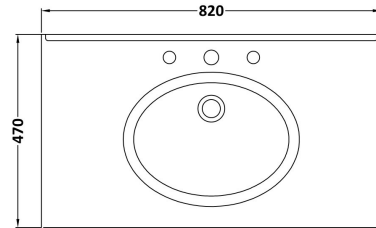

Sales Code: CLC126GR3

Description: 800 F/S 2-Door Unit & Marble Top 3Th

Packaging Details

Barcode: 5056678417478

Sales Code: CLA126

Description: 800 F/S 2-Door Unit (800X800 X453)

Product Dimensions

Height (mm):	800
Width (mm):	800
Depth (mm):	453
Nett Weight (kg):	30.5

Packaging Dimensions

Height (mm):	835
Width (mm):	825
Depth (mm):	480
Gross Weight (kg):	31

Packaging Data

Box Colour:	Brown Cardboard Box
Box Qty:	1
Label Size:	100 x 50
Label Colour:	White Label
Label Qty:	2

Outer Box Dimensions (If Applicable)

Height (mm):	
Width (mm):	
Depth (mm):	
Gross Weight (kg):	
Barcode:	5056462643182

Product Details

Country of Origin:	China
Fitting Instruction:	No
CE & UKCA:	N/A
FSC Certified Materials:	Yes
Colour:	Satin White
Construction Method:	Cam & Wood Dowel
Construction Type:	Rigid
Cabinet Finish:	MFC Painted Matt
Fascia Finish:	Mdf Painted Matt
Cabinet Thickness (mm):	18
Fascia Thickness (mm):	18
Drawer Included:	No
Drawer Type:	Not Applicable
No of Shelves:	1
Hinge Type:	95 Degree Clip-On Soft Close
Hinge Included:	Yes, Supplied
Adjustable Legs:	No, Not Required
Fixings Included:	Yes
Handle Style:	Traditional
Waste Shroud:	Not Applicable
Handle Included:	Yes, Supplied
Handle Type:	Knob

Sales Code: LOM232

Description: 800 Single Bowl Marble Top 3Th

Product Dimensions

Height (mm):	268
Width (mm):	820
Depth (mm):	463
Nett Weight (kg):	18

Packaging Dimensions

Height (mm):	310
Width (mm):	900
Depth (mm):	550
Gross Weight (kg):	18.5