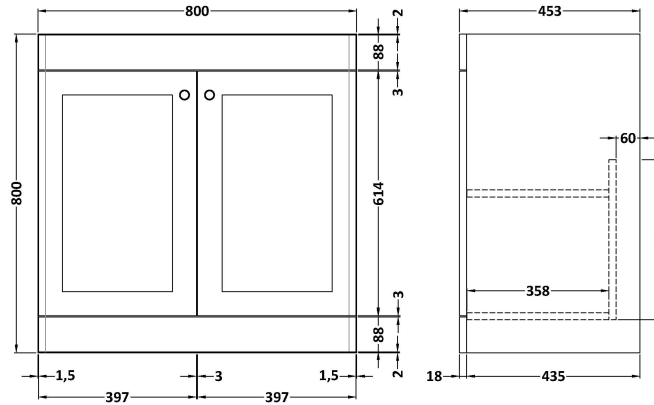

Sales Code: CLC126GR3

Description: 800 F/S 2-Door Unit & Marble Top 3Th

Packaging Details

Barcode: 5056678417478

Sales Code: CLA126

Description: 800 F/S 2-Door Unit (800X800 X453)

Product Dimensions

Height (mm):	800
Width (mm):	800
Depth (mm):	453
Nett Weight (kg):	30.5

Packaging Dimensions

Height (mm):	835
Width (mm):	825
Depth (mm):	480
Gross Weight (kg):	31

Packaging Data

Box Colour:	Brown Cardboard Box
Box Qty:	1
Label Size:	100 x 50
Label Colour:	White Label
Label Qty:	2

Sales Code: LOM232

Description: 800 Single Bowl Marble Top 3Th

Product Dimensions

Height (mm):	268
Width (mm):	820
Depth (mm):	463
Nett Weight (kg):	18

Packaging Dimensions

Height (mm):	310
Width (mm):	900
Depth (mm):	550
Gross Weight (kg):	18.5

Packaging Data

Box Colour:	White Cardboard Box
Box Qty:	1
Label Size:	100 x 50
Label Colour:	White Label
Label Qty:	2

Outer Box Dimensions (If Applicable)

Height (mm):	
Width (mm):	
Depth (mm):	
Gross Weight (kg):	
Barcode:	5056211819073