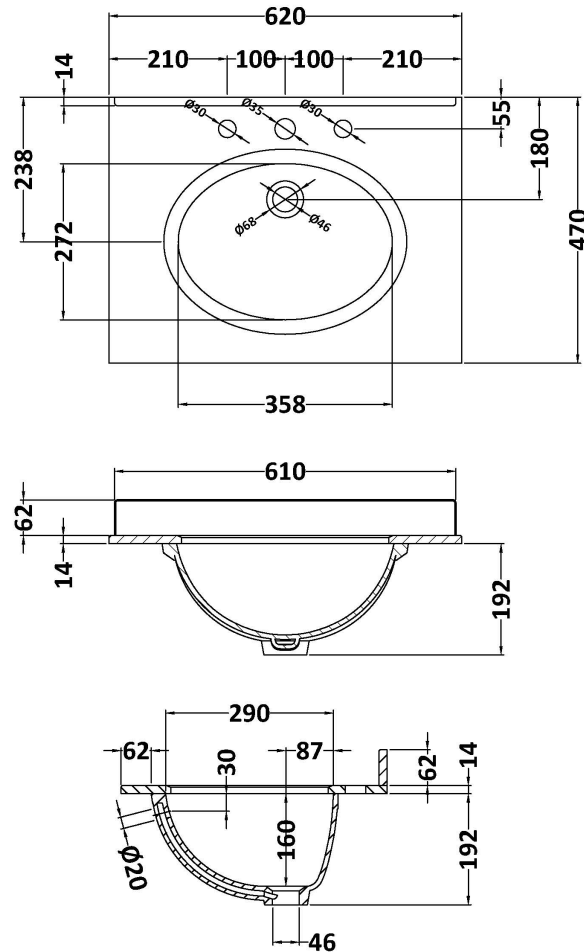

### Product Dimensions

Height (mm):	800
Width (mm):	600
Depth (mm):	453
Nett Weight (kg):	25.3

### Packaging Dimensions

Height (mm):	835
Width (mm):	625
Depth (mm):	480
Gross Weight (kg):	25.8

### Outer Box Dimensions (If Applicable)

Height (mm):	
Width (mm):	
Depth (mm):	
Gross Weight (kg):	
Barcode:	5056462643168

### Product Dimensions

Height (mm):	268
Width (mm):	620
Depth (mm):	463
Nett Weight (kg):	13.5