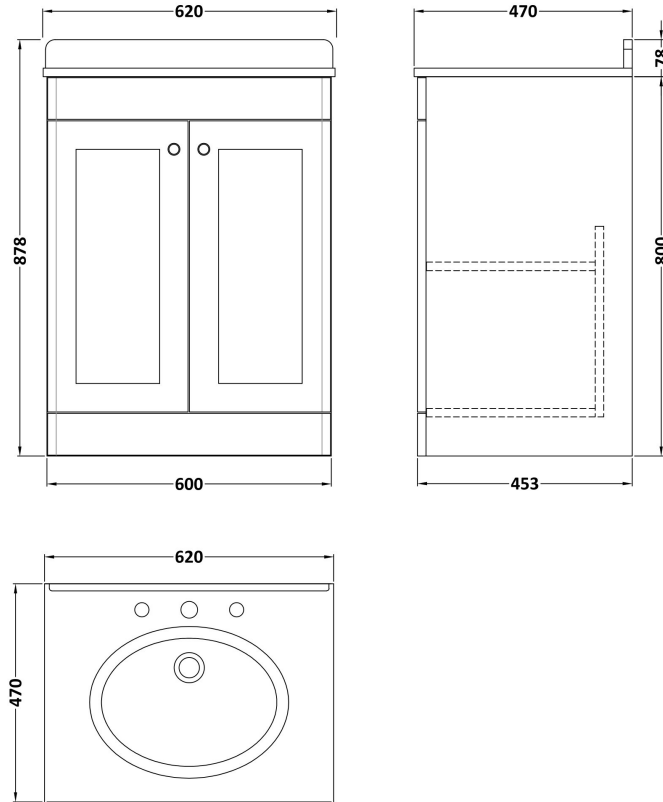

Sales Code: CLC825WR3

Description: 600 F/S 2-Door Unit & Marble Top 3Th

Packaging Details

Barcode: 5056678417331