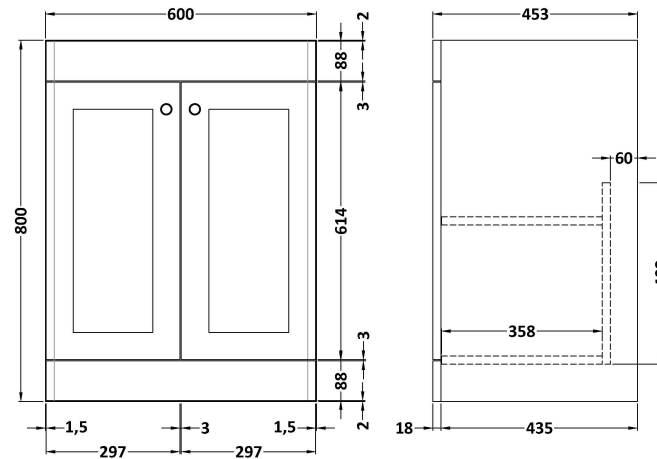

### Product Dimensions

Height (mm):	800
Width (mm):	600
Depth (mm):	453
Nett Weight (kg):	25.3

### Packaging Dimensions

Height (mm):	835
Width (mm):	625
Depth (mm):	480
Gross Weight (kg):	25.8

### Product Dimensions

Height (mm):	268
Width (mm):	620
Depth (mm):	463
Nett Weight (kg):	13.5

### Packaging Dimensions

Height (mm):	310
Width (mm):	700
Depth (mm):	550
Gross Weight (kg):	14