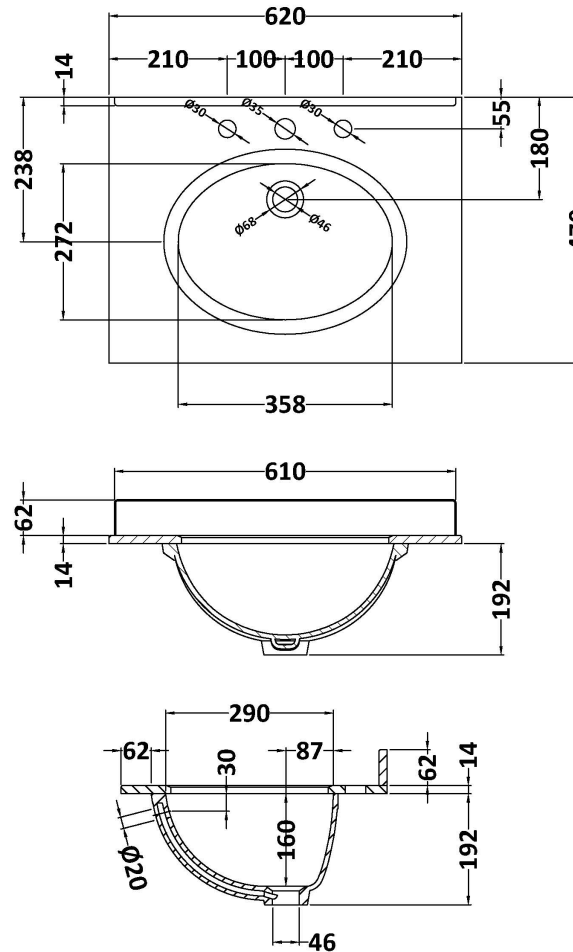

Packaging Dimensions

Height (mm):	835
Width (mm):	625
Depth (mm):	480
Gross Weight (kg):	25.8

Packaging Data

Box Colour:	Brown Cardboard Box
Box Qty:	1
Label Size:	100 x 50
Label Colour:	White Label
Label Qty:	2

Outer Box Dimensions (If Applicable)

Height (mm):	
Width (mm):	
Depth (mm):	
Gross Weight (kg):	
Barcode:	5056462643151

Product Details

Country of Origin:	China
Fitting Instruction:	No
CE & UKCA:	N/A
FSC Certified Materials:	Yes
Colour:	Satin Grey
Construction Method:	Cam & Wood Dowel
Construction Type:	Rigid
Cabinet Finish:	MFC Painted Matt
Fascia Finish:	Mdf Painted Matt
Cabinet Thickness (mm):	18
Fascia Thickness (mm):	18
Drawer Included:	No
Drawer Type:	Not Applicable
No of Shelves:	1
Hinge Type:	95 Degree Clip-On Soft Close
Hinge Included:	Yes, Supplied
Adjustable Legs:	No, Not Required
Fixings Included:	Yes
Handle Style:	Traditional
Waste Shroud:	Not Applicable
Handle Included:	Yes, Supplied
Handle Type:	Knob

Sales Code: LOM225

Description: 600 Single Bowl Marble Top 3Th

Product Dimensions

Height (mm):	268
Width (mm):	620
Depth (mm):	463
Nett Weight (kg):	13.5

Packaging Dimensions

Height (mm):	310
Width (mm):	700
Depth (mm):	550
Gross Weight (kg):	14

Packaging Data

Box Colour:	White Cardboard Box
Box Qty:	1
Label Size:	100 x 50
Label Colour:	White Label
Label Qty:	2

Outer Box Dimensions (If Applicable)

Height (mm):	
Width (mm):	
Depth (mm):	
Gross Weight (kg):	
Barcode:	5056211819004