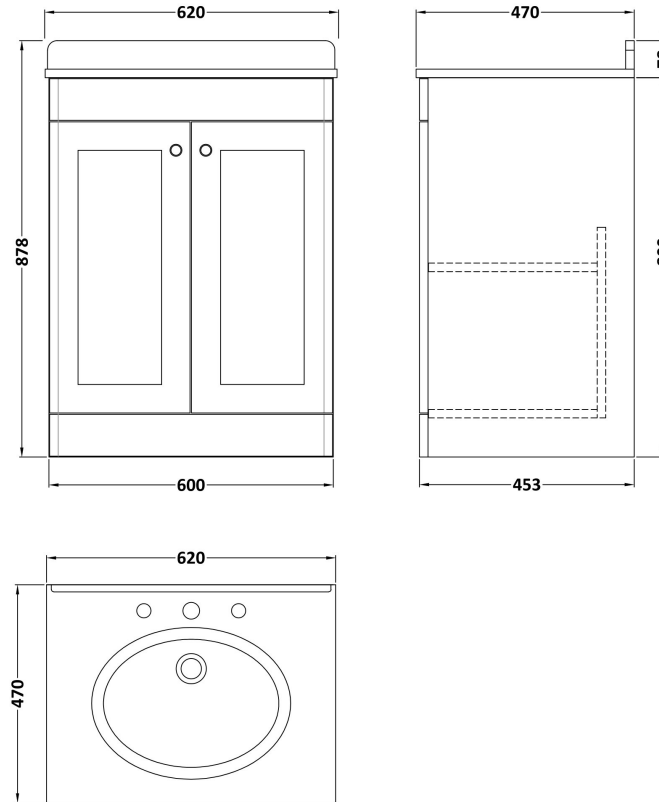

Sales Code: CLC225WR3

Description: 600 F/S 2-Door Unit & Marble Top 3Th

Packaging Details

Barcode: 5056678417324

Sales Code: CLA225

Description: 600 F/S 2-Door Unit (800X600x453)

Product Dimensions

Height (mm):	800
Width (mm):	600
Depth (mm):	453
Nett Weight (kg):	25.3

Packaging Dimensions

Height (mm):	835
Width (mm):	625
Depth (mm):	480
Gross Weight (kg):	25.8

Packaging Data

Box Colour:	Brown Cardboard Box
Box Qty:	1
Label Size:	100 x 50
Label Colour:	White Label
Label Qty:	2

Sales Code: LOM225

Description: 600 Single Bowl Marble Top 3Th

Product Dimensions

Height (mm):	268
Width (mm):	620
Depth (mm):	463
Nett Weight (kg):	13.5

Packaging Dimensions

Height (mm):	310
Width (mm):	700
Depth (mm):	550
Gross Weight (kg):	14

Packaging Data

Box Colour:	White Cardboard Box
Box Qty:	1
Label Size:	100 x 50
Label Colour:	White Label
Label Qty:	2

Outer Box Dimensions (If Applicable)

Height (mm):	
Width (mm):	
Depth (mm):	
Gross Weight (kg):	
Barcode:	5056211819004