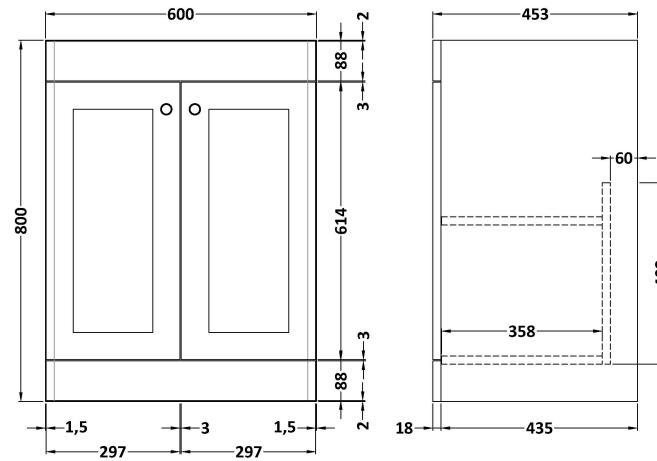

Sales Code: CLC225WR3

Description: 600 F/S 2-Door Unit & Marble Top 3Th

Packaging Details

Barcode: 5056678417324

Sales Code: CLA225

Description: 600 F/S 2-Door Unit (800X600x453)

Product Dimensions

Height (mm):	800
Width (mm):	600
Depth (mm):	453
Nett Weight (kg):	25.3

Packaging Dimensions

Height (mm):	835
Width (mm):	625
Depth (mm):	480
Gross Weight (kg):	25.8

Packaging Data

Box Colour:	Brown Cardboard Box
Box Qty:	1
Label Size:	100 x 50
Label Colour:	White Label
Label Qty:	2

Sales Code: LOM225

Description: 600 Single Bowl Marble Top 3Th

Product Dimensions

Height (mm):	268
Width (mm):	620
Depth (mm):	463
Nett Weight (kg):	13.5

Packaging Dimensions

Height (mm):	310
Width (mm):	700
Depth (mm):	550
Gross Weight (kg):	14

Packaging Data

Box Colour:	White Cardboard Box
Box Qty:	1
Label Size:	100 x 50
Label Colour:	White Label
Label Qty:	2

Outer Box Dimensions (If Applicable)

Height (mm):	
Width (mm):	
Depth (mm):	
Gross Weight (kg):	
Barcode:	5056211819004