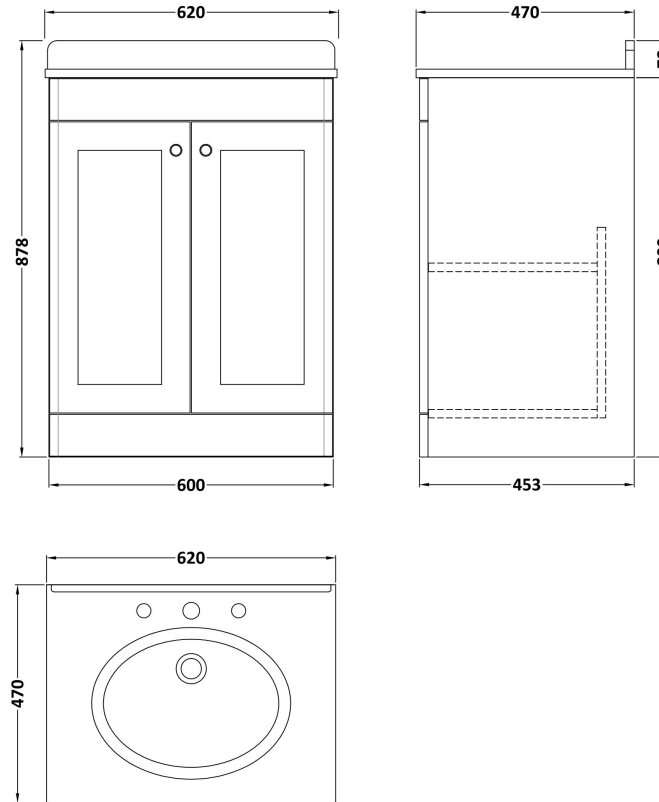

### Packaging Details

Barcode: 5056678417317

Sales Code: CLA125

Description: 600 F/S 2-Door Unit (800X600x453)

### Product Dimensions

|                   |      |
|-------------------|------|
| Height (mm):      | 800  |
| Width (mm):       | 600  |
| Depth (mm):       | 453  |
| Nett Weight (kg): | 25.3 |

### Packaging Dimensions

|                    |      |
|--------------------|------|
| Height (mm):       | 835  |
| Width (mm):        | 625  |
| Depth (mm):        | 480  |
| Gross Weight (kg): | 25.8 |

### Product Dimensions

|                   |      |
|-------------------|------|
| Height (mm):      | 268  |
| Width (mm):       | 620  |
| Depth (mm):       | 463  |
| Nett Weight (kg): | 13.5 |