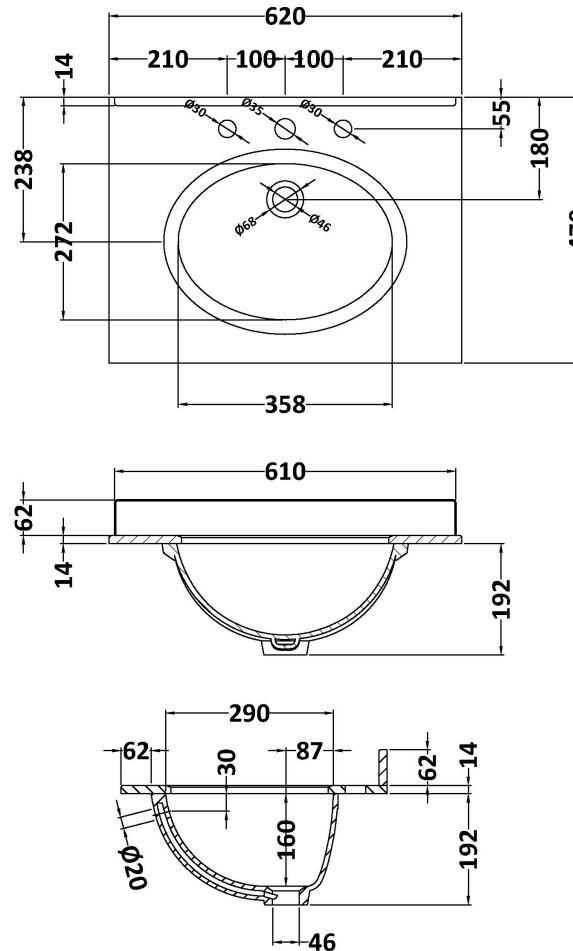

### Product Dimensions

|                   |      |
|-------------------|------|
| Height (mm):      | 800  |
| Width (mm):       | 600  |
| Depth (mm):       | 453  |
| Nett Weight (kg): | 25.3 |

### Packaging Dimensions

|                    |      |
|--------------------|------|
| Height (mm):       | 835  |
| Width (mm):        | 625  |
| Depth (mm):        | 480  |
| Gross Weight (kg): | 25.8 |

### Outer Box Dimensions (If Applicable)

|                    |               |
|--------------------|---------------|
| Height (mm):       |               |
| Width (mm):        |               |
| Depth (mm):        |               |
| Gross Weight (kg): |               |
| Barcode:           | 5056462643144 |

### Product Dimensions

|                   |      |
|-------------------|------|
| Height (mm):      | 268  |
| Width (mm):       | 620  |
| Depth (mm):       | 463  |
| Nett Weight (kg): | 13.5 |