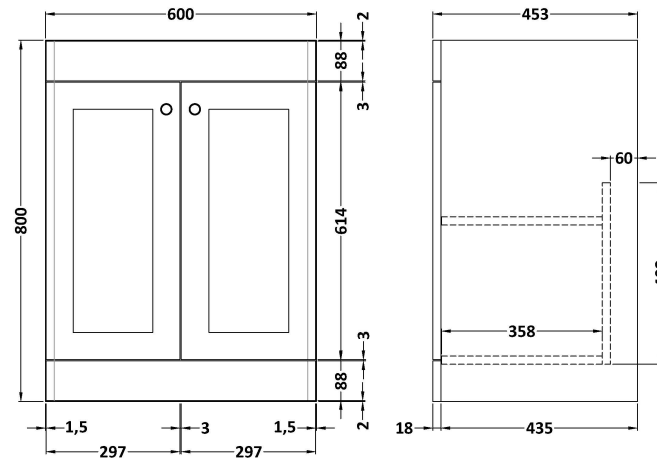

### Product Dimensions

|                   |      |
|-------------------|------|
| Height (mm):      | 800  |
| Width (mm):       | 600  |
| Depth (mm):       | 453  |
| Nett Weight (kg): | 25.3 |

### Packaging Dimensions

|                    |      |
|--------------------|------|
| Height (mm):       | 835  |
| Width (mm):        | 625  |
| Depth (mm):        | 480  |
| Gross Weight (kg): | 25.8 |

### Product Dimensions

|                   |      |
|-------------------|------|
| Height (mm):      | 268  |
| Width (mm):       | 620  |
| Depth (mm):       | 463  |
| Nett Weight (kg): | 13.5 |

### Packaging Dimensions

|                    |     |
|--------------------|-----|
| Height (mm):       | 310 |
| Width (mm):        | 700 |
| Depth (mm):        | 550 |
| Gross Weight (kg): | 14  |