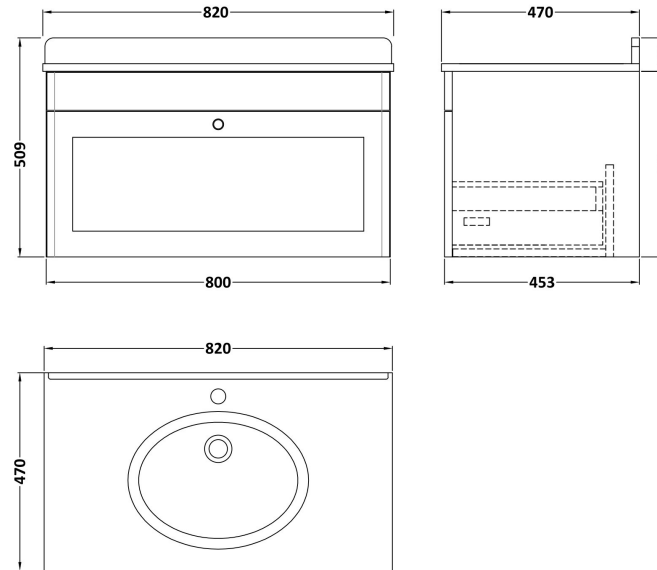

Sales Code: CLC296GR1

Description: 800 W/H 1-Drawer Unit & Marble Top 1Th

Packaging Details

Barcode: 5056678417249

Sales Code: CLA296

Description: 800 W/H 1-Drawer Unit (431X800x453)

Product Dimensions

Height (mm):	431
Width (mm):	800
Depth (mm):	453
Nett Weight (kg):	23

Packaging Dimensions

Height (mm):	465
Width (mm):	825
Depth (mm):	480
Gross Weight (kg):	23.5

Packaging Data

Box Colour:	Brown Cardboard Box
Box Qty:	1
Label Size:	100 x 50
Label Colour:	White Label
Label Qty:	2

Outer Box Dimensions (If Applicable)

Height (mm):	
Width (mm):	
Depth (mm):	
Gross Weight (kg):	
Barcode:	5056462643311

Product Details

Country of Origin:	China
Fitting Instruction:	No
CE & UKCA:	N/A
FSC Certified Materials:	Yes
Colour:	Satin Grey
Construction Method:	Cam & Wood Dowel
Construction Type:	Rigid
Cabinet Finish:	MFC Painted Matt
Fascia Finish:	Mdf Painted Matt
Cabinet Thickness (mm):	18
Fascia Thickness (mm):	18
Drawer Included:	Yes
Drawer Type:	80mm High Metal S/C Inc Galler
No of Shelves:	Not Applicable
Hinge Type:	Not Applicable
Hinge Included:	Not Applicable
Adjustable Legs:	No, Not Required
Fixings Included:	Yes
Handle Style:	Traditional
Waste Shroud:	Yes
Handle Included:	Yes, Supplied
Handle Type:	Knob

Sales Code: LOM229

Description: 800 Single Bowl Marble Top 1Th

Product Dimensions

Height (mm):	268
Width (mm):	820
Depth (mm):	463
Nett Weight (kg):	18

Packaging Dimensions

Height (mm):	310
Width (mm):	900
Depth (mm):	550
Gross Weight (kg):	18.5