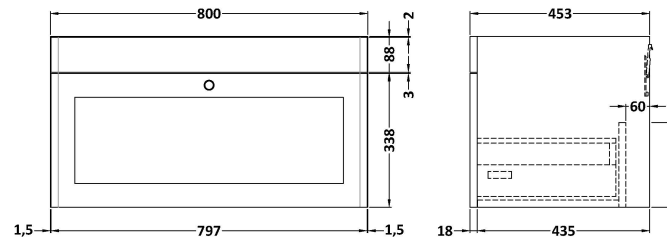

Sales Code: CLC296GR1

Description: 800 W/H 1-Drawer Unit & Marble Top 1Th

Packaging Details

Barcode: 5056678417249

Sales Code: CLA296

Description: 800 W/H 1-Drawer Unit (431X800x453)

Product Dimensions

Height (mm):	431
Width (mm):	800
Depth (mm):	453
Nett Weight (kg):	23

Packaging Dimensions

Height (mm):	465
Width (mm):	825
Depth (mm):	480
Gross Weight (kg):	23.5

Packaging Data

Box Colour:	Brown Cardboard Box
Box Qty:	1
Label Size:	100 x 50
Label Colour:	White Label
Label Qty:	2

Sales Code: LOM229

Description: 800 Single Bowl Marble Top 1Th

Product Dimensions

Height (mm):	268
Width (mm):	820
Depth (mm):	463
Nett Weight (kg):	18

Packaging Dimensions

Height (mm):	310
Width (mm):	900
Depth (mm):	550
Gross Weight (kg):	18.5

Packaging Data

Box Colour:	White Cardboard Box
Box Qty:	1
Label Size:	100 x 50
Label Colour:	White Label
Label Qty:	2

Outer Box Dimensions (If Applicable)

Height (mm):	
Width (mm):	
Depth (mm):	
Gross Weight (kg):	
Barcode:	5056211819042