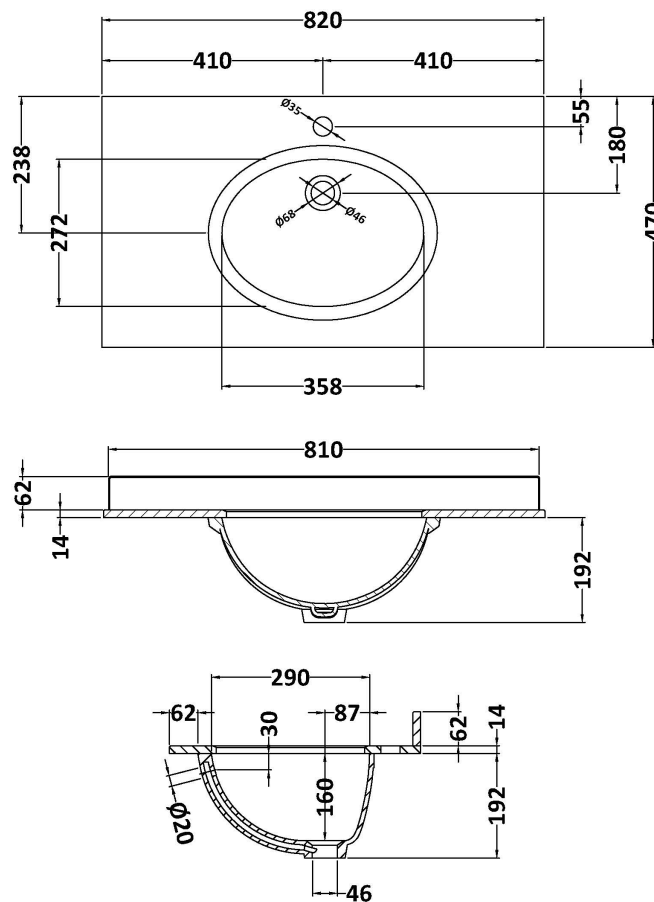

Packaging Dimensions

Height (mm):	465
Width (mm):	825
Depth (mm):	480
Gross Weight (kg):	23.5

Packaging Data

Box Colour:	Brown Cardboard Box
Box Qty:	1
Label Size:	100 x 50
Label Colour:	White Label
Label Qty:	2

Outer Box Dimensions (If Applicable)

Height (mm):	
Width (mm):	
Depth (mm):	
Gross Weight (kg):	
Barcode:	5056462643311

Product Details

Country of Origin:	China
Fitting Instruction:	No
CE & UKCA:	N/A
FSC Certified Materials:	Yes
Colour:	Satin Grey
Construction Method:	Cam & Wood Dowel
Construction Type:	Rigid
Cabinet Finish:	MFC Painted Matt
Fascia Finish:	Mdf Painted Matt
Cabinet Thickness (mm):	18
Fascia Thickness (mm):	18
Drawer Included:	Yes
Drawer Type:	80mm High Metal S/C Inc Galler
No of Shelves:	Not Applicable
Hinge Type:	Not Applicable
Hinge Included:	Not Applicable
Adjustable Legs:	No, Not Required
Fixings Included:	Yes
Handle Style:	Traditional
Waste Shroud:	Yes
Handle Included:	Yes, Supplied
Handle Type:	Knob

Sales Code: LOM229

Description: 800 Single Bowl Marble Top 1Th

Product Dimensions

Height (mm):	268
Width (mm):	820
Depth (mm):	463
Nett Weight (kg):	18

Packaging Dimensions

Height (mm):	310
Width (mm):	900
Depth (mm):	550
Gross Weight (kg):	18.5

Packaging Data

Box Colour:	White Cardboard Box
Box Qty:	1
Label Size:	100 x 50
Label Colour:	White Label
Label Qty:	2

Outer Box Dimensions (If Applicable)

Height (mm):	
Width (mm):	
Depth (mm):	
Gross Weight (kg):	
Barcode:	5056211819042