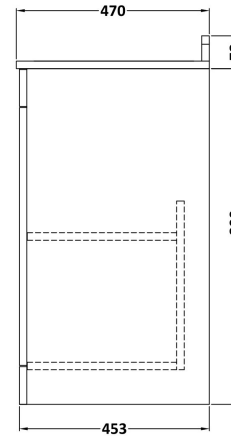

Sales Code: CLC826WR3

Description: 800 F/S 2-Door Unit & Marble Top 3Th

Packaging Details

Barcode: 5056678417454

Sales Code: CLA826

Description: 800 F/S 2-Door Unit (800X800 X453)

Product Dimensions

Height (mm):	800
Width (mm):	800
Depth (mm):	453
Nett Weight (kg):	30.5

Packaging Dimensions

Height (mm):	835
Width (mm):	825
Depth (mm):	480
Gross Weight (kg):	31

Packaging Data

Box Colour:	Brown Cardboard Box
Box Qty:	1
Label Size:	100 x 50
Label Colour:	White Label
Label Qty:	2

Sales Code: LOM231

Description: 800 Single Bowl Marble Top 3Th

Product Dimensions

Height (mm):	268
Width (mm):	820
Depth (mm):	463
Nett Weight (kg):	18

Packaging Dimensions

Height (mm):	310
Width (mm):	900
Depth (mm):	550
Gross Weight (kg):	18.5

Packaging Data

Box Colour:	White Cardboard Box
Box Qty:	1
Label Size:	100 x 50
Label Colour:	White Label
Label Qty:	2

Outer Box Dimensions (If Applicable)

Height (mm):	
Width (mm):	
Depth (mm):	
Gross Weight (kg):	
Barcode:	5056211819066