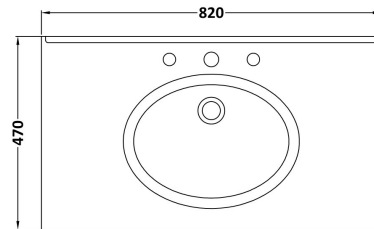

Sales Code: CLC826WR3

Description: 800 F/S 2-Door Unit & Marble Top 3Th

Packaging Details

Barcode: 5056678417454

Sales Code: CLA826

Description: 800 F/S 2-Door Unit (800X800 X453)

Product Dimensions

Height (mm):	800
Width (mm):	800
Depth (mm):	453
Nett Weight (kg):	30.5

Packaging Dimensions

Height (mm):	835
Width (mm):	825
Depth (mm):	480
Gross Weight (kg):	31

Packaging Data

Box Colour:	Brown Cardboard Box
Box Qty:	1
Label Size:	100 x 50
Label Colour:	White Label
Label Qty:	2

Outer Box Dimensions (If Applicable)

Height (mm):	
Width (mm):	
Depth (mm):	
Gross Weight (kg):	
Barcode:	5056462643205

Product Details

Country of Origin:	China
Fitting Instruction:	No
CE & UKCA:	N/A
FSC Certified Materials:	Yes
Colour:	Satin Green
Construction Method:	Cam & Wood Dowel
Construction Type:	Rigid
Cabinet Finish:	MFC Painted Matt
Fascia Finish:	Mdf Painted Matt
Cabinet Thickness (mm):	18
Fascia Thickness (mm):	18
Drawer Included:	No
Drawer Type:	Not Applicable
No of Shelves:	1
Hinge Type:	95 Degree Clip-On Soft Close
Hinge Included:	Yes, Supplied
Adjustable Legs:	No, Not Required
Fixings Included:	Yes
Handle Style:	Traditional
Waste Shroud:	Not Applicable
Handle Included:	Yes, Supplied
Handle Type:	Knob

Sales Code: LOM231

Description: 800 Single Bowl Marble Top 3Th

Product Dimensions

Height (mm):	268
Width (mm):	820
Depth (mm):	463
Nett Weight (kg):	18

Packaging Dimensions

Height (mm):	310
Width (mm):	900
Depth (mm):	550
Gross Weight (kg):	18.5