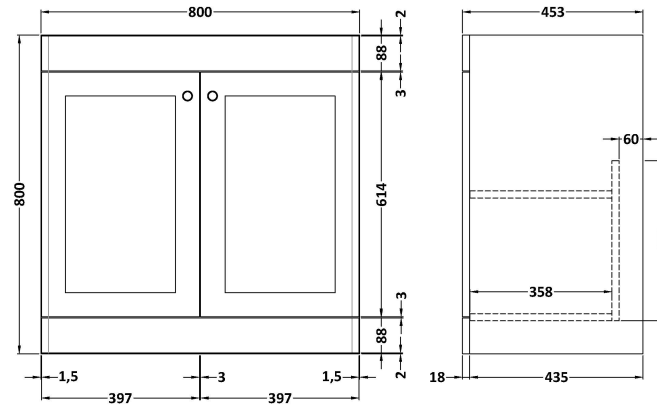

Sales Code: CLC826WR3

Description: 800 F/S 2-Door Unit & Marble Top 3Th

Packaging Details

Barcode: 5056678417454

Sales Code: CLA826

Description: 800 F/S 2-Door Unit (800X800 X453)

Product Dimensions

Height (mm):	800
Width (mm):	800
Depth (mm):	453
Nett Weight (kg):	30.5

Packaging Dimensions

Height (mm):	835
Width (mm):	825
Depth (mm):	480
Gross Weight (kg):	31

Packaging Data

Box Colour:	Brown Cardboard Box
Box Qty:	1
Label Size:	100 x 50
Label Colour:	White Label
Label Qty:	2

Sales Code: LOM231

Description: 800 Single Bowl Marble Top 3Th

Product Dimensions

Height (mm):	268
Width (mm):	820
Depth (mm):	463
Nett Weight (kg):	18

Packaging Dimensions

Height (mm):	310
Width (mm):	900
Depth (mm):	550
Gross Weight (kg):	18.5

Packaging Data

Box Colour:	White Cardboard Box
Box Qty:	1
Label Size:	100 x 50
Label Colour:	White Label
Label Qty:	2

Outer Box Dimensions (If Applicable)

Height (mm):	
Width (mm):	
Depth (mm):	
Gross Weight (kg):	
Barcode:	5056211819066