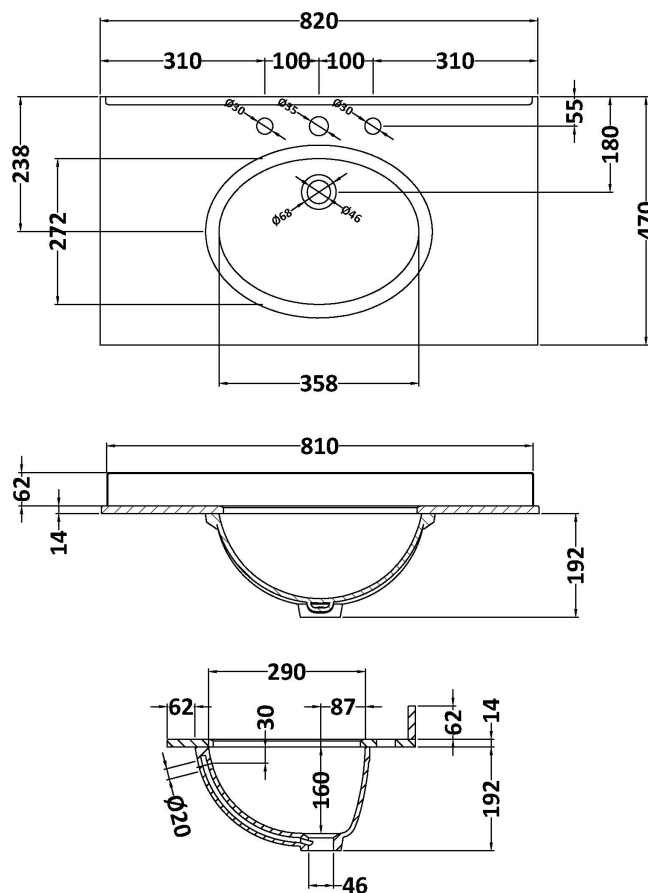

Packaging Dimensions

Height (mm):	835
Width (mm):	825
Depth (mm):	480
Gross Weight (kg):	31

Packaging Data

Box Colour:	Brown Cardboard Box
Box Qty:	1
Label Size:	100 x 50
Label Colour:	White Label
Label Qty:	2

Outer Box Dimensions (If Applicable)

Height (mm):	
Width (mm):	
Depth (mm):	
Gross Weight (kg):	
Barcode:	5056462643205

Product Details

Country of Origin:	China
Fitting Instruction:	No
CE & UKCA:	N/A
FSC Certified Materials:	Yes
Colour:	Satin Green
Construction Method:	Cam & Wood Dowel
Construction Type:	Rigid
Cabinet Finish:	MFC Painted Matt
Fascia Finish:	Mdf Painted Matt
Cabinet Thickness (mm):	18
Fascia Thickness (mm):	18
Drawer Included:	No
Drawer Type:	Not Applicable
No of Shelves:	1
Hinge Type:	95 Degree Clip-On Soft Close
Hinge Included:	Yes, Supplied
Adjustable Legs:	No, Not Required
Fixings Included:	Yes
Handle Style:	Traditional
Waste Shroud:	Not Applicable
Handle Included:	Yes, Supplied
Handle Type:	Knob

Sales Code: LOM231

Description: 800 Single Bowl Marble Top 3Th

Product Dimensions

Height (mm):	268
Width (mm):	820
Depth (mm):	463
Nett Weight (kg):	18

Packaging Dimensions

Height (mm):	310
Width (mm):	900
Depth (mm):	550
Gross Weight (kg):	18.5

Packaging Data

Box Colour:	White Cardboard Box
Box Qty:	1
Label Size:	100 x 50
Label Colour:	White Label
Label Qty:	2

Outer Box Dimensions (If Applicable)

Height (mm):	
Width (mm):	
Depth (mm):	
Gross Weight (kg):	
Barcode:	5056211819066