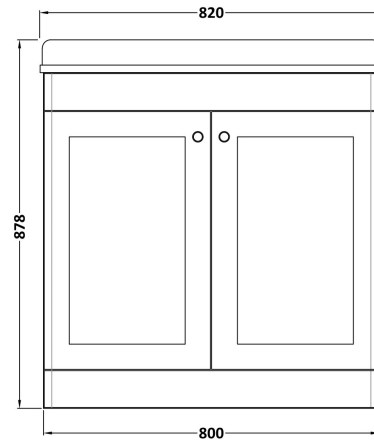

Sales Code: CLC826WR3

Description: 800 F/S 2-Door Unit & Marble Top 3Th

Packaging Details

Barcode: 5056678417454

Sales Code: CLA826

Description: 800 F/S 2-Door Unit (800X800 X453)

Product Dimensions

Height (mm):	800
Width (mm):	800
Depth (mm):	453
Nett Weight (kg):	30.5

Packaging Dimensions

Height (mm):	835
Width (mm):	825
Depth (mm):	480
Gross Weight (kg):	31

Packaging Data

Box Colour:	Brown Cardboard Box
Box Qty:	1
Label Size:	100 x 50
Label Colour:	White Label
Label Qty:	2

Outer Box Dimensions (If Applicable)

Height (mm):	
Width (mm):	
Depth (mm):	
Gross Weight (kg):	
Barcode:	5056462643205

Product Details

Country of Origin:	China
Fitting Instruction:	No
CE & UKCA:	N/A
FSC Certified Materials:	Yes
Colour:	Satin Green
Construction Method:	Cam & Wood Dowel
Construction Type:	Rigid
Cabinet Finish:	MFC Painted Matt
Fascia Finish:	Mdf Painted Matt
Cabinet Thickness (mm):	18
Fascia Thickness (mm):	18
Drawer Included:	No
Drawer Type:	Not Applicable
No of Shelves:	1
Hinge Type:	95 Degree Clip-On Soft Close
Hinge Included:	Yes, Supplied
Adjustable Legs:	No, Not Required
Fixings Included:	Yes
Handle Style:	Traditional
Waste Shroud:	Not Applicable
Handle Included:	Yes, Supplied
Handle Type:	Knob

Sales Code: LOM231

Description: 800 Single Bowl Marble Top 3Th

Product Dimensions

Height (mm):	268
Width (mm):	820
Depth (mm):	463
Nett Weight (kg):	18

Packaging Dimensions

Height (mm):	310
Width (mm):	900
Depth (mm):	550
Gross Weight (kg):	18.5